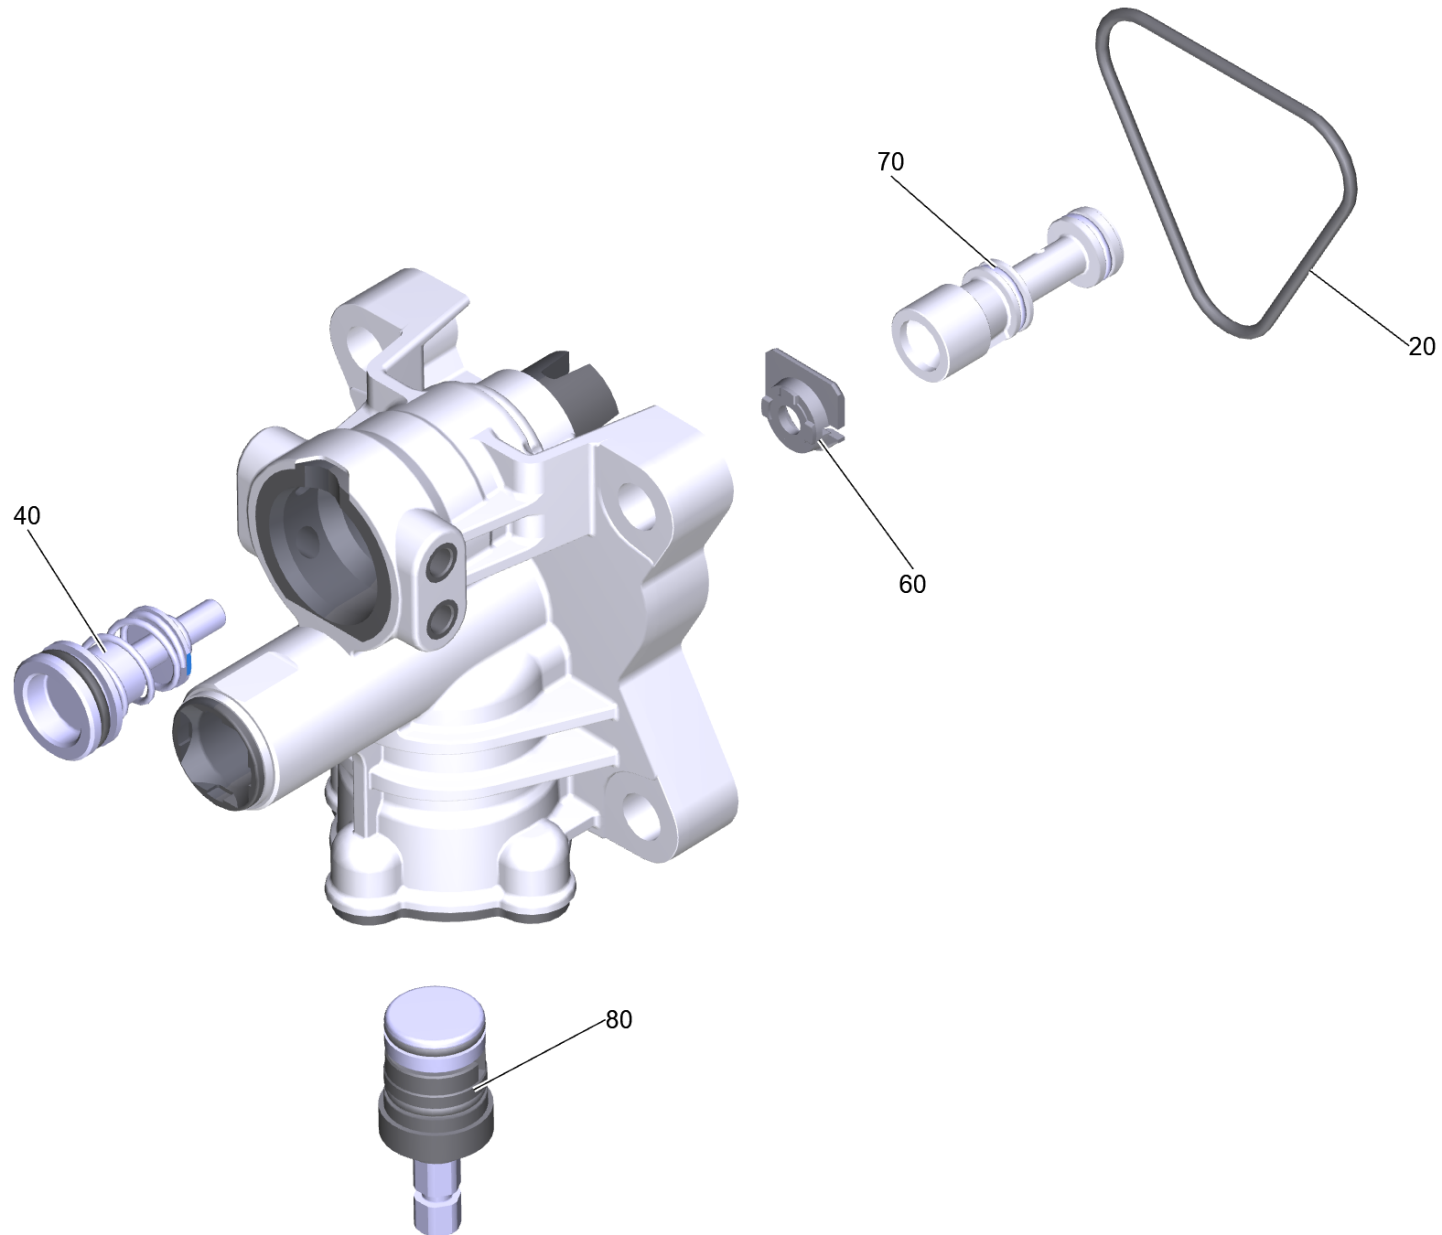

10 Spare parts set control head FC (9.002-442.0)

Home and Garden \ High pressure cleaner cold water \ Electric motor \ K 5 \ K 5 Full Control *EU \ Spare parts list K5 Full Control *EU \ Pump set K5 FC *EU \ Pump 2K FC K5 kpl \ Spare parts set control head FC

POS	Article no.	Description	Quantity	Unit
20	9.081-424.0	Form seal	1	PC
40	9.002-441.0	Pressure piston K5 FC	1	PC
60	9.038-530.0	Spacer E-box FC (spare)	1	PC
70	4.769-035.0	Nozzle insert	1	PC
80	9.002-164.0	plastic by pass (spare)	1	PC