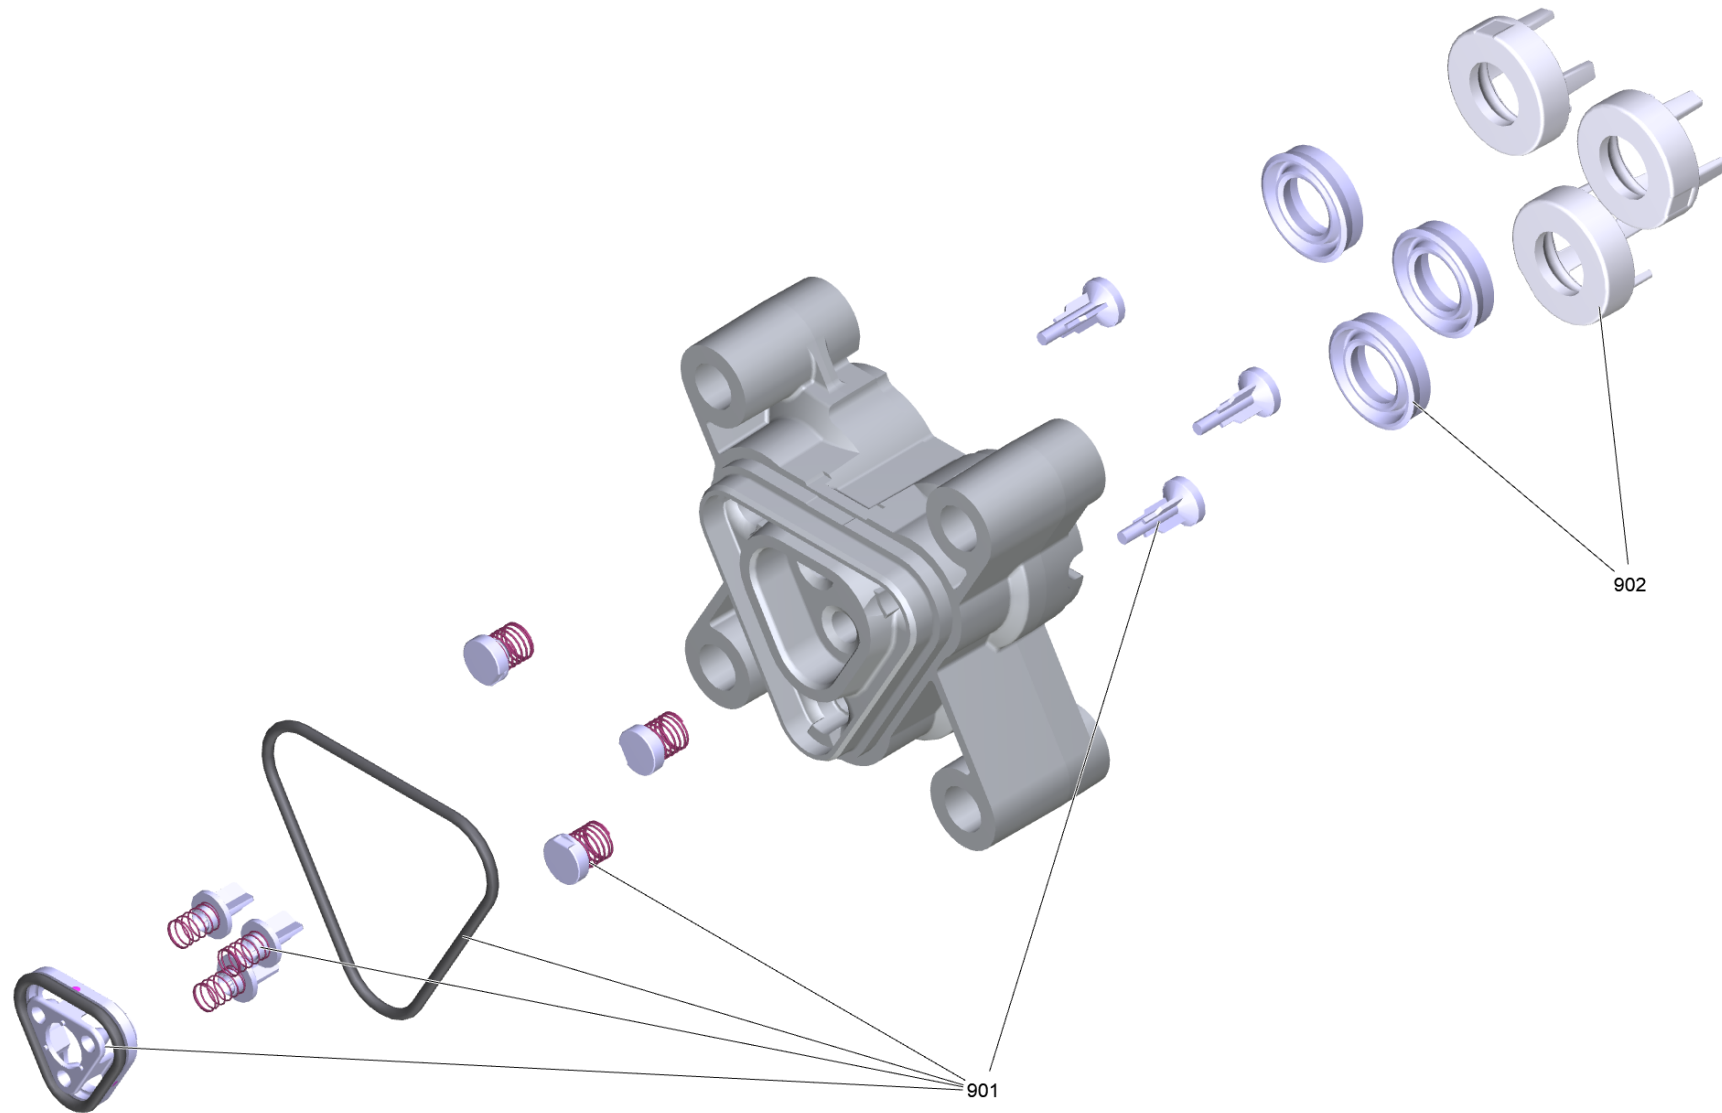

15 Pump head Alu FC ric (9.002-456.0)

Home and Garden \ High pressure cleaner cold water \ Electric motor \ K 4 \ K 4 BC *EU \ Spare parts list K4 BC *EU \ Pump set \ Housing \ Pump head Alu FC ric

15 Pump head Alu FC ric (9.002-456.0)

Home and Garden \ High pressure cleaner cold water \ Electric motor \ K 4 \ K 4 BC *EU \ Spare parts list K4 BC *EU \ Pump set \ Housing \ Pump head Alu FC ric

POS	Article no.	Description	Quantity	Unit
902	4.100-832.0	Spare parts set seals	1	PC
901	4.100-829.0	Spare parts set valves	1	PC