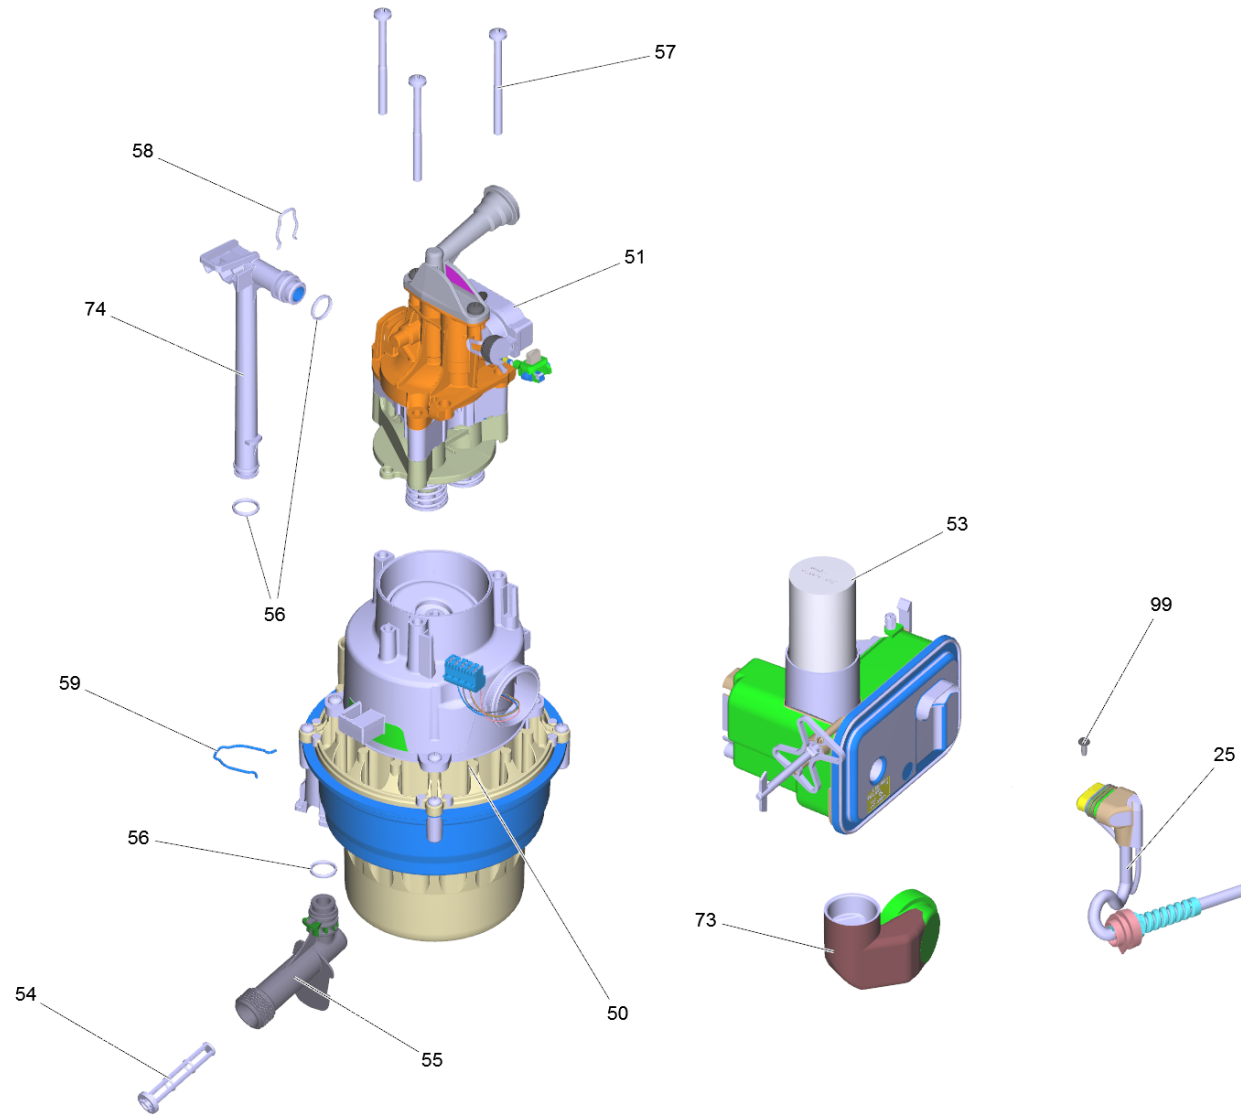

## 2 Pump set complete K7 \*EU 2017

Home and Garden \ High pressure cleaner cold water \ Electric motor \ K 7 \ K 7 Premium Full Control Plus Home \*EU \ Spare parts list K 7 Premium FC Plus Hom \ Pump set complete K7 \*EU 2017

**KÄRCHER**

POS	Preces Nr.	Apraksts	Quantity	Unit
25	6.650-486.3	Cable with plug *EU	1.000	ST
59	5.048-065.0	Clamp pipe intake	1.000	ST
73	5.363-827.0	Connection electric box A-bearing plate	1.000	ST
53	4.800-004.3	Electric box complete	1.000	ST
56	6.363-610.0	Gredzenblīve 13 x 3 -NBR	3.000	ST
50	4.624-311.0	Motor complete replacement K7	1.000	ST
51		Pump head complete K7 2017	1.000	ST
74	5.443-654.0	Recirkulācijas caurule WCM K7 D117	1.000	ST
99	7.303-031.0	screw	1.000	ST
57	6.303-042.0	Screw M6x80	3.000	ST
54	5.731-620.0	Smalkais filtrs	1.000	ST
58	5.048-915.0	Spaile	1.000	ST
55	5.443-015.0	Tube intake	1.000	ST