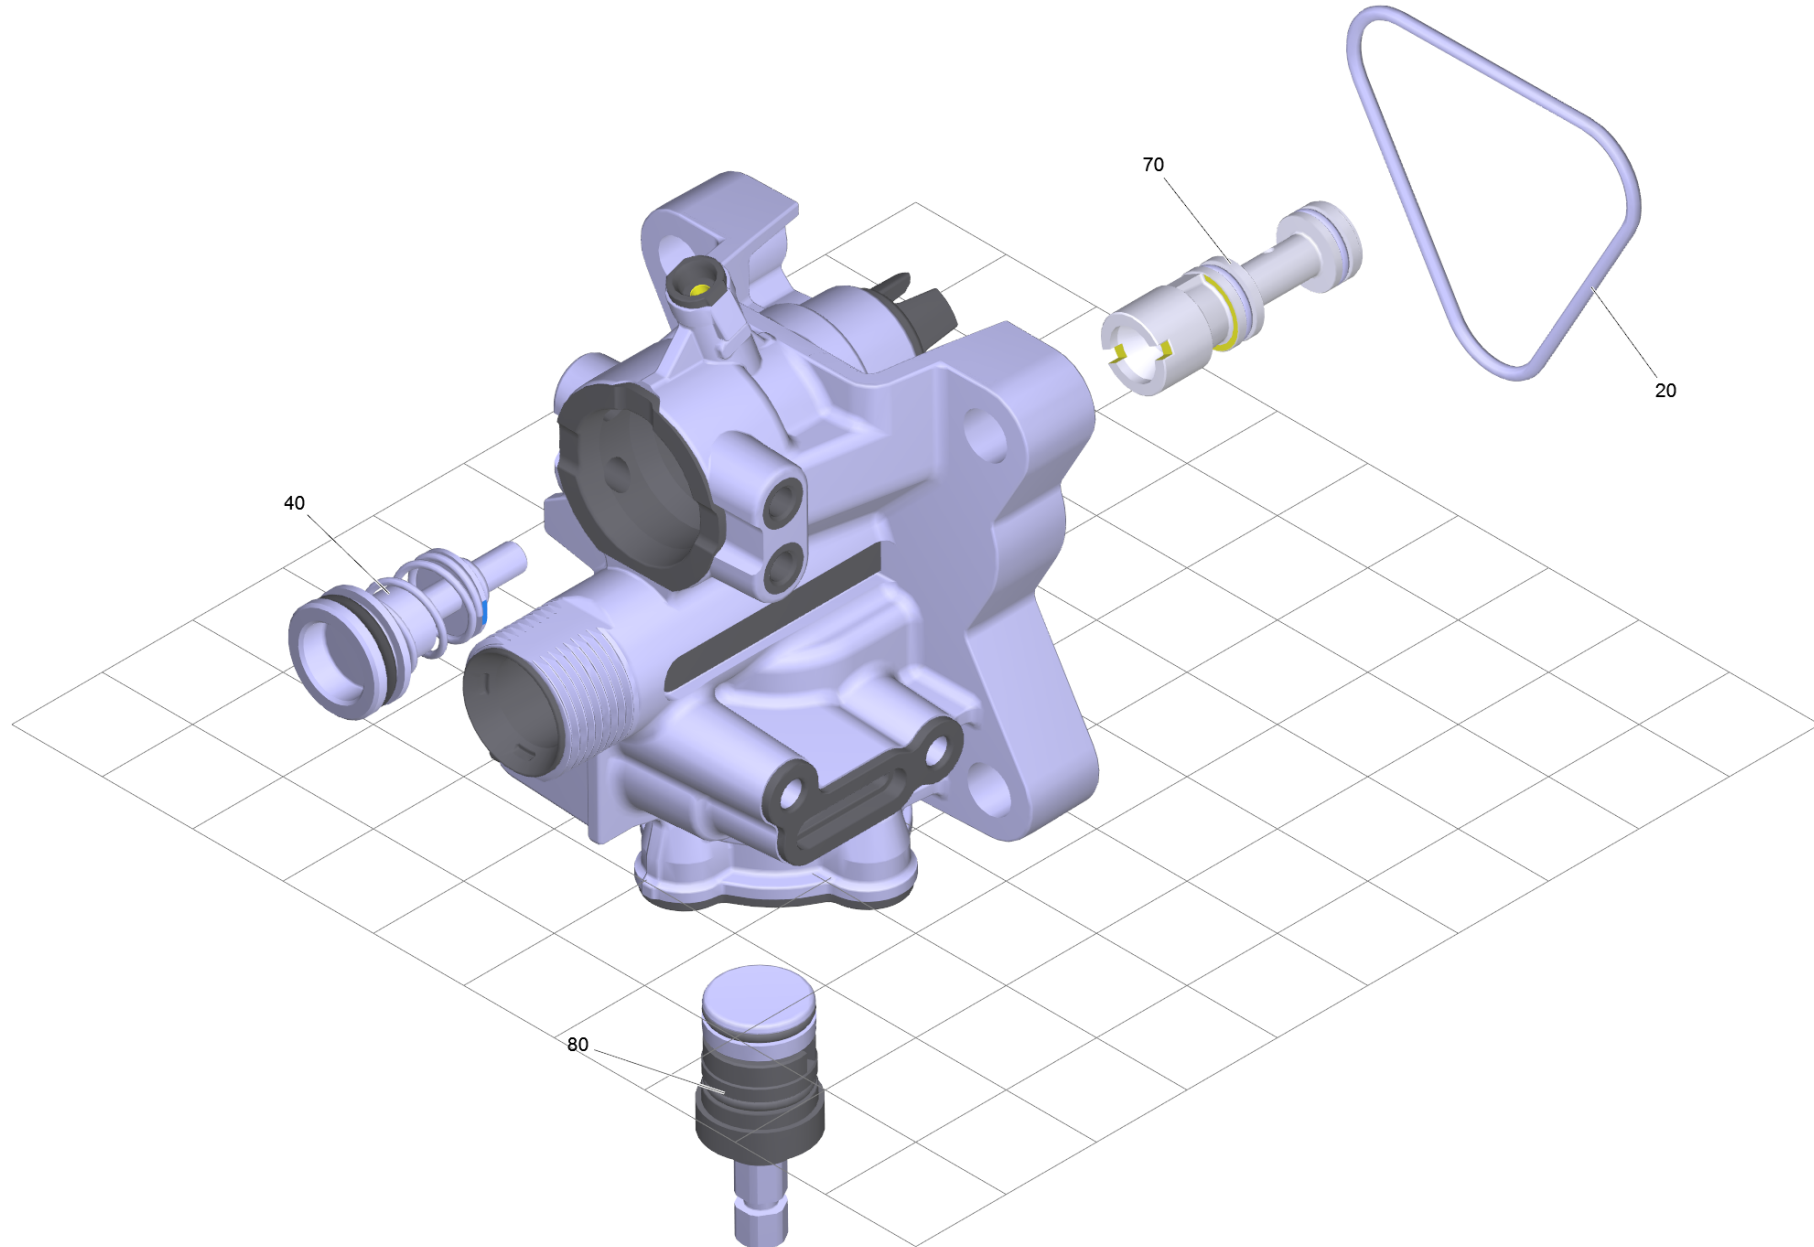

## 10 Spare part set control head (9.002-463.0)

Home and Garden \ High pressure cleaner cold water \ Electric motor \ K 5 \ K 5 Prem Full Control Plus Flex HomeW\*EU \ Spare parts list K5 Premium FC Plus Flex HW\*EU \ Pump set complete K5 FC Plus\*EU \ Pump complete Alu head

**KÄRCHER**

**KÄRCHER**

POS	Article no.	Description	Quantity	Unit
20	9.081-424.0	Form seal	1.000	ST
40	9.002-441.0	Pressure piston K5 FC	1.000	ST
70	9.002-466.0	Injector cleaning agents complete	1.000	ST
80	9.002-164.0	plastic by pass (spare)	1.000	ST