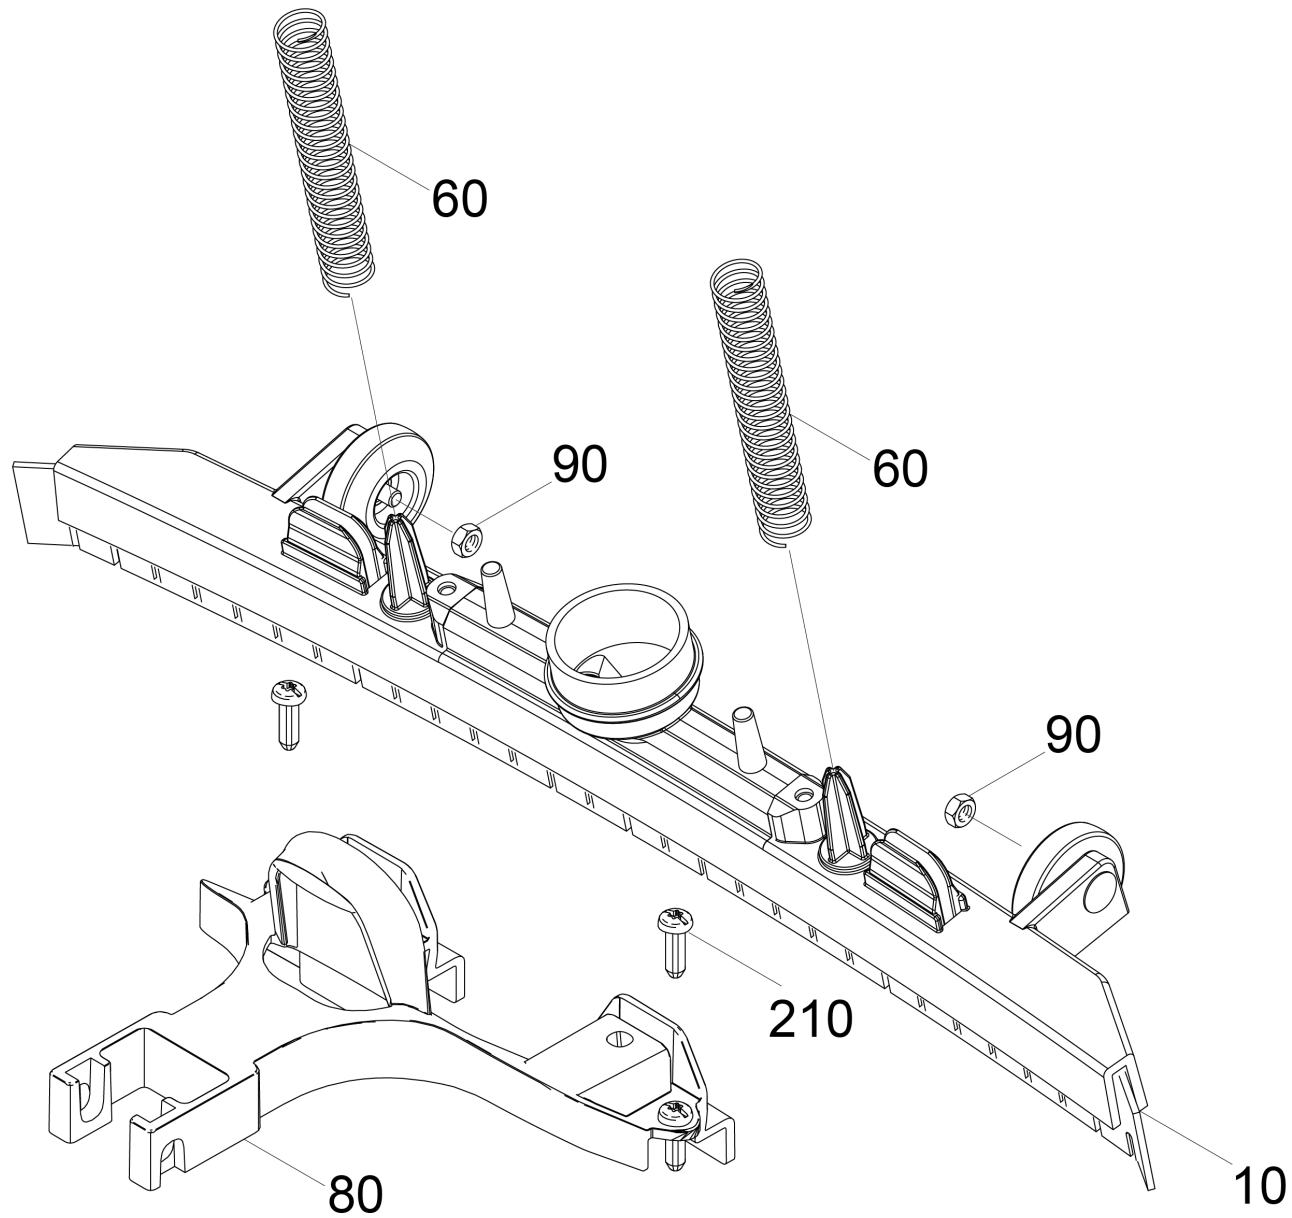

50 Suction bar complete

Professional \ Floor cleaner \ Compact \ BR 35/12 C Bp Pack *EU \ Brush-head complete \ Suction bar complete

50 Suction bar complete

Professional \ Floor cleaner \ Compact \ BR 35/12 C Bp Pack *EU \ Brush-head complete \ Suction bar complete

POS	Article no.	Description	Quantity	Unit
10	4.037-034.0	Suction bar replacement	1	PC
60	5.332-216.0	Helical spring	2	PC
80	5.037-483.0	Retainer suction bar	1	PC
90	7.311-431.0	Hexagon nut M 5-1.4305 DIN 985	2	PC
210	7.303-104.0	Screw 5x16 -A2-70 (IN6RD)	2	PC