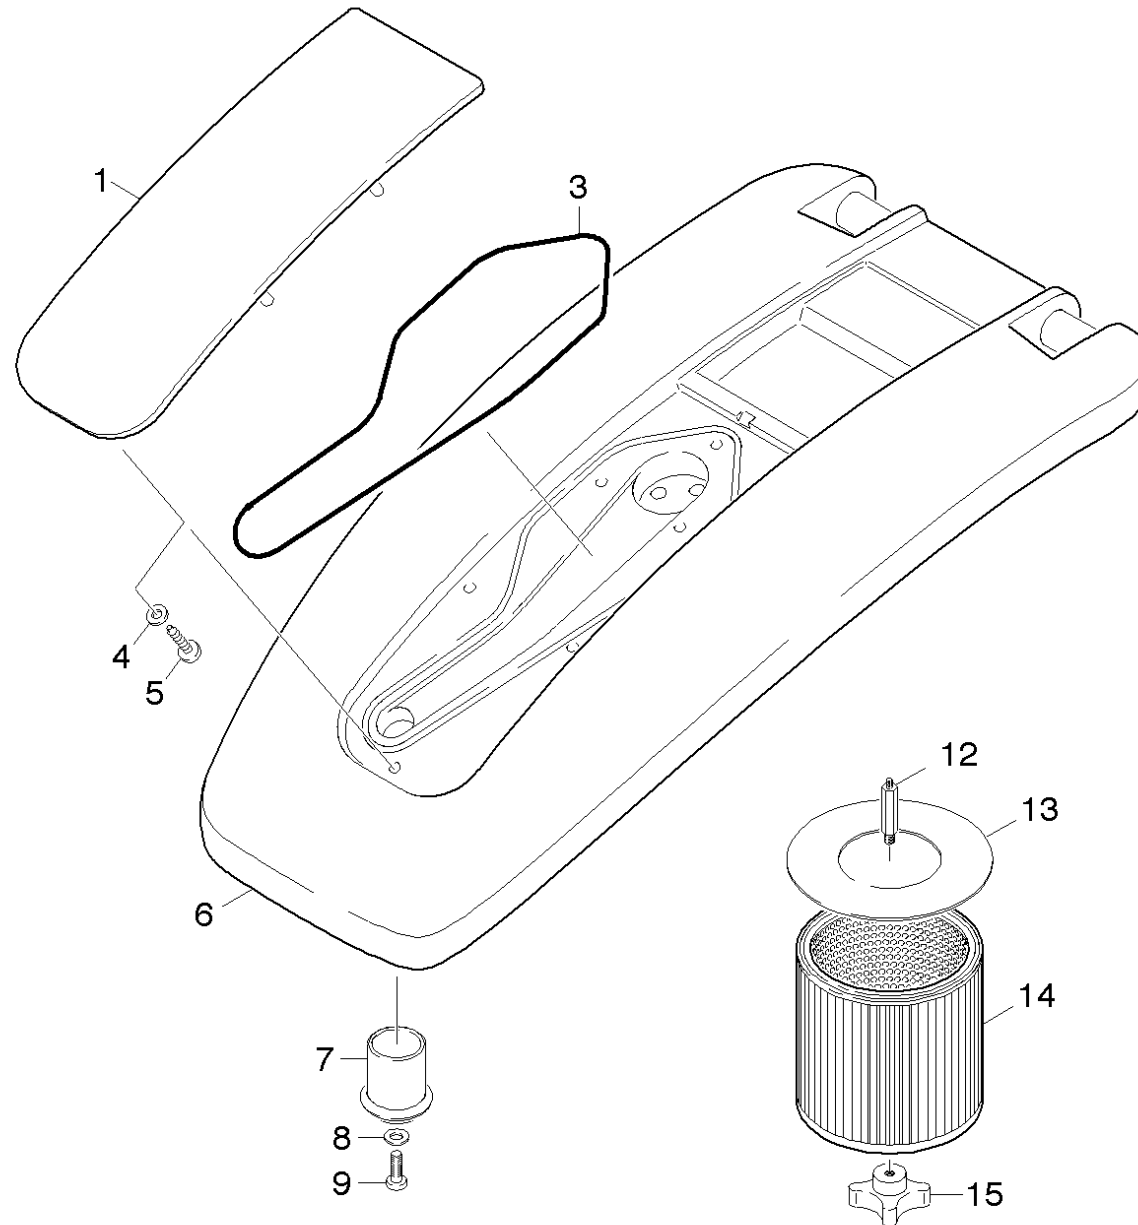

12 Cap of a tank

Professional \ Floor cleaner \ Single disc machines \ BDP 55/1900 W Bp \ Spare parts list BDP 55/1900 W \ Tank \ Cap of a tank

12 Cap of a tank

Professional \ Floor cleaner \ Single disc machines \ BDP 55/1900 W Bp \ Spare parts list BDP 55/1900 W \ Tank \ Cap of a tank

KÄRCHER

POS	Article no.	Description	Quantity	Unit	Foot note text
1	5.069-007.0	Covering cap	1	PC	
3	6.273-196.0	Seal string cellular rubber	1	m	TO ORDER AS CUT GOODS
6	5.064-040.0	Cover BR/BD 55.60 W	1	PC	
7	5.363-549.0	Joint ring Frischwasseroeffnung	1	PC	
8	7.312-267.0	Washer 5-A2 ISO 7094	1	PC	
9	7.303-105.0	Screw 5x25 -A2-70-bk (In6Rd)	1	PC	
12		Bolt	1	PC	
13	6.363-240.0	Joint ring	1	PC	
14	6.414-354.0	Cartridge filter	1	PC	
15	6.321-133.0	Star handle	1	PC	
4	7.312-266.0	Washer 6-A2 ISO 7094	6	PC	
5	7.303-104.0	Screw 5x16 -A2-70 (IN6RD)	6	PC	