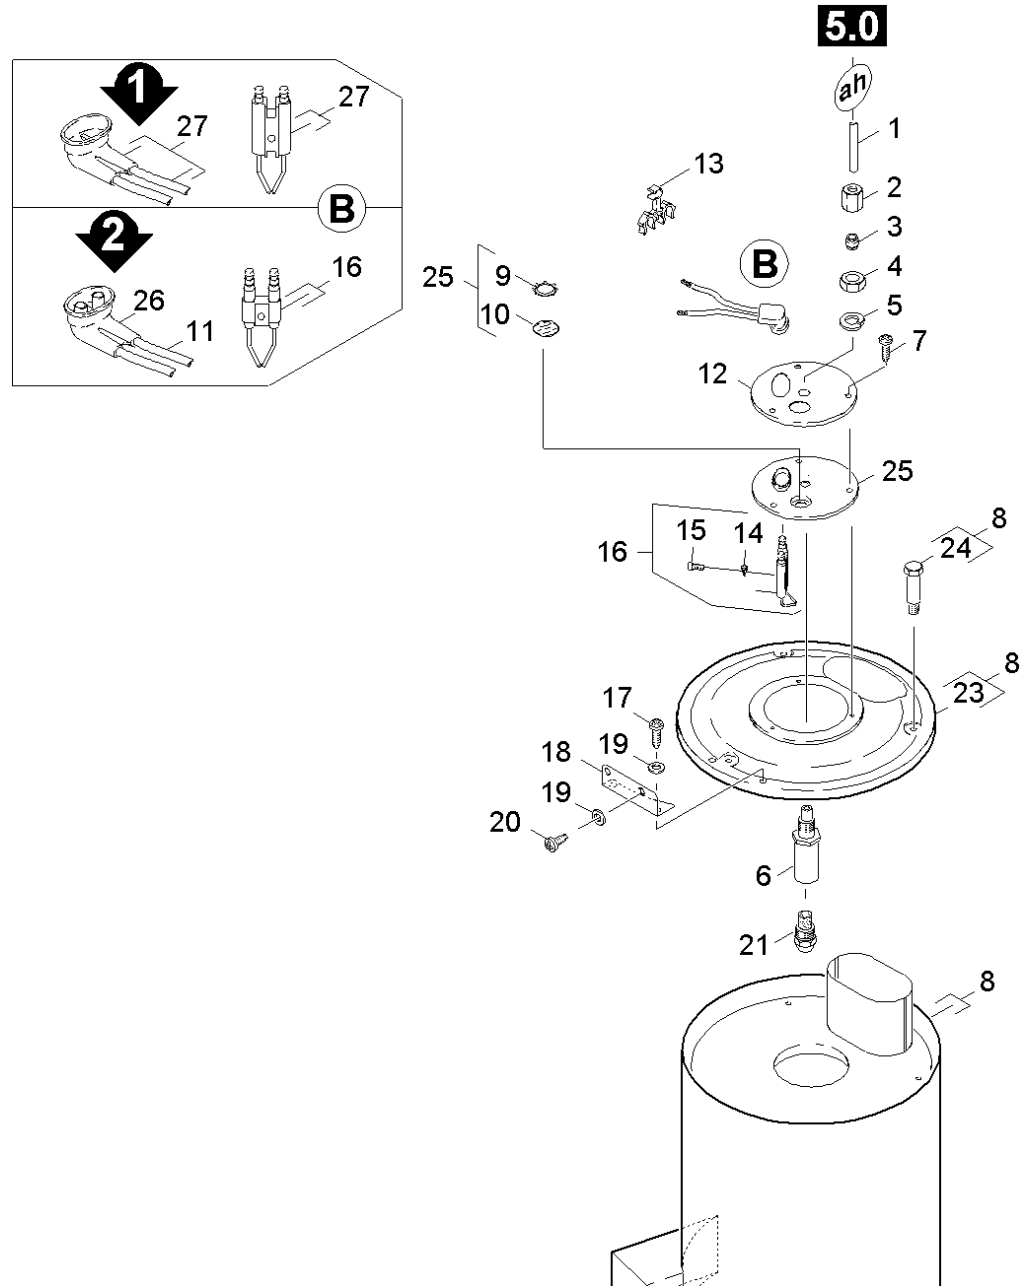

# 72 Burner cover

Professional \ High pressure cleaner hotwater \ Electric motor \ HDS 698 C \*EU \ Spare parts list HDS 698 C \ Flow heater \ Burner cover

## 72 Burner cover

Professional \ High pressure cleaner hotwater \ Electric motor \ HDS 698 C \*EU \ Spare parts list HDS 698 C \ Flow heater \ Burner cover

**KÄRCHER**

POS	Preces Nr.	Apraksts	Quantity	Unit
18	5.762-234.0	Bracket electric control box	1.000	ST
1	5.423-253.0	Conduit	1.000	ST
27	2.638-976.0	Conversion kit ignition cable	1.000	ST
16	2.638-974.0	Conversion kit ignition electrode	1.000	ST
23	4.654-196.0	Cover pressure boiler	1.000	ST
25	4.654-218.0	Cover pressure boiler	1.000	ST
12	5.654-059.0	cover pressure boiler	1.000	ST
3	6.389-263.0	Griezes gredzens	1.000	ST
4	7.311-101.0	Hexagon nut	1.000	ST
13	6.647-527.0	Holder	1.000	ST
11	4.821-071.0	IGNITION LEAD (HDS 557CI)	1.000	ST
8	4.652-133.0	Outer covering	1.000	ST
15	7.306-217.0	Screw M5x14 -8.8-R2R (In6Rd)	1.000	ST
17	7.306-090.0	Screw M6x16 -8.8-R3R (In6Rd)	2.000	ST
20	7.303-047.0	Screw M6x16 -St-R3R (In6Rd)	2.000	ST
21	6.415-595.0	Solenoid valve	1.000	ST
	<b>Vienuma teksts 1:</b> / 1.173-116.0			
24	6.303-258.0	Self-tapping screw	3.000	ST
9	6.343-165.0	Serrated ring	1.000	ST
21	6.415-664.0	Smidzinātājsprausla	1.000	ST
	<b>Vienuma teksts 1:</b> / 1.173-101.0 / -102.0 / -110.0			
	<b>Vienuma teksts 2:</b> / -112.0 / -113.0			
6	5.667-055.0	Sprauslas turētājs	1.000	ST
5	7.312-302.0	Spring washer	1.000	ST
14	7.312-304.0	Spring washer B 5-FST-A2E DIN 137	1.000	ST
10	6.278-018.0	Stikls	1.000	ST
2	6.389-262.0	Uzmavuzgrieznis A 4-LL	1.000	ST
26	5.394-470.0	Vāciņš	1.000	ST
19	7.312-291.0	Washer 6-200HV-P2R ISO7093-1	4.000	ST