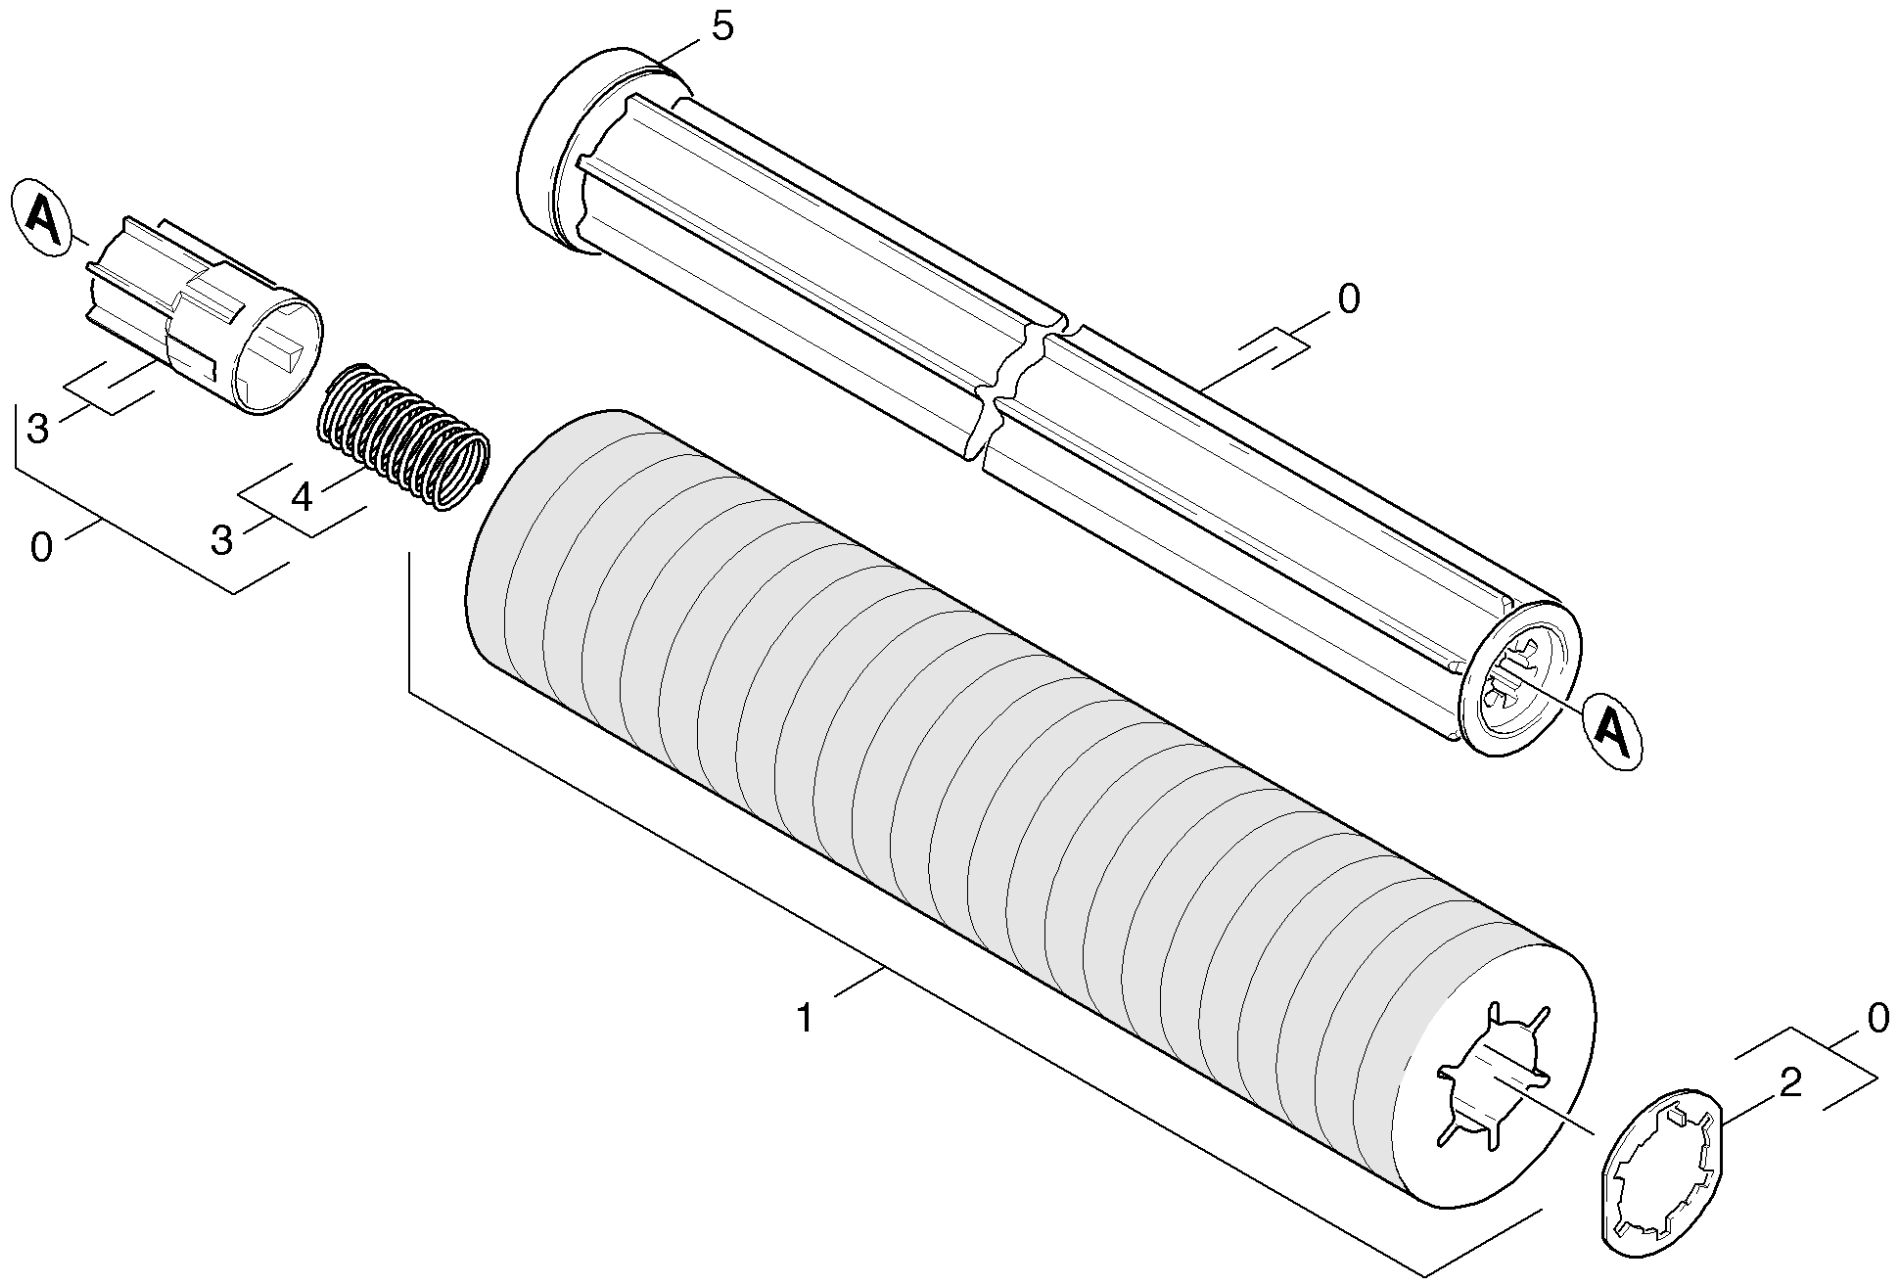

20 Roll pad

Professional \ Floor cleaner \ Walk behind \ B 40 \ Brush-head R45 W \ Brush-head R45 W \ Spare parts list brush-head R45 W \ Roll pad

20 Roll pad

Professional \ Floor cleaner \ Walk behind \ B 40 \ Brush-head R45 W \ Brush-head R45 W \ Spare parts list brush-head R45 W \ Roll pad

KÄRCHER

POS	Article no.	Description	Quantity	Unit	Serial number from	Serial number to	Remark
0	4.762-413.0	Roll Pad BR45	1.000	ST			
1	6.367-108.0	Pad white with sleeve BR 45/40	1.000	ZSA			BR 55/40
1	6.367-106.0	Pad green with sleeve BR 45/40	1.000	ZSA			BR 55/40
1	6.367-107.0	Pad red with sleeve BR 45/40	1.000	ZSA			BR 55/40
1	4.114-009.0	Microfibre roll complete BR 45/40	1.000	ST			
1	4.114-011.0	Roll stripping 450mm	1.000	ST			
1	6.367-105.0	Pad yellow with sleeve BR 45/40	1.000	ZSA			BR 55/40
2	4.115-003.0	Washer closure	1.000	ST	0000000000	0000000000	
3	5.120-313.0	Hub pad roll BR VS	1.000	ST	0000000000	0000000000	
4	5.332-469.0	Helical spring	1.000	ST	0000000000	0000000000	
5	4.038-677.0	Sheet metal component thread deflector	1.000	ST	0000000000	0000000000	