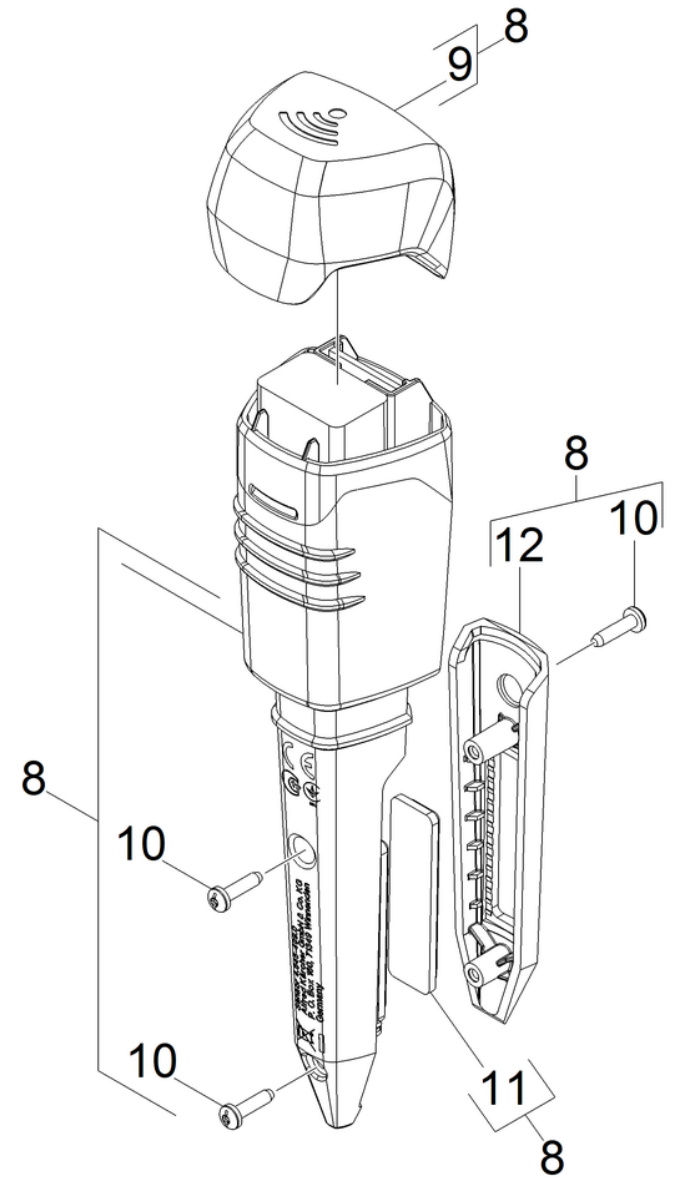

## **Spare parts list**

(2.645-214.0) SensoTimer ST6 Duo eco!ogic

## Table of contents

---

1 SensoTimer ST6 Duo eco!ogic (2.645-214.0)	3
Spare parts list ST 6 duo (5.973-031.0)	4
10 Individual parts	5

1 SensoTimer ST6 Duo ecologic (2.645-214.0)

---

POS	Article no.	Description	Quantity	Unit
0	5.973-031.0	Spare parts list ST 6 duo	1	PC

---

Spare parts list ST 6 duo (5.973-031.0)

---

POS	Description	Quantity	Unit
10	Individual parts	1	PC

## 10 Individual parts

---

<b>POS</b>	<b>Article no.</b>	<b>Description</b>	<b>Quantity</b>	<b>Unit</b>
9	5.645-806.0	Cap	2	PC
6	6.465-031.0	Connection 3/4	2	PC
12	5.645-807.0	Cover sensor	2	PC
5	6.645-514.0	Filter for G1	1	PC
3	4.645-483.0	Multi Valve	1	PC
2	6.645-673.0	O-Ring seal 70x2,5	1	PC
1	4.645-480.0	Operating unit	1	PC
10	6.303-557.0	Screw 3x12 Kombitorx T8	6	PC
8	4.645-499.0	Sensor	2	PC
11	2.645-242.0	Sensor Pad 2er Set	2	PC
4	2.645-007.0	Tap adaptor with reducer G1	1	PC