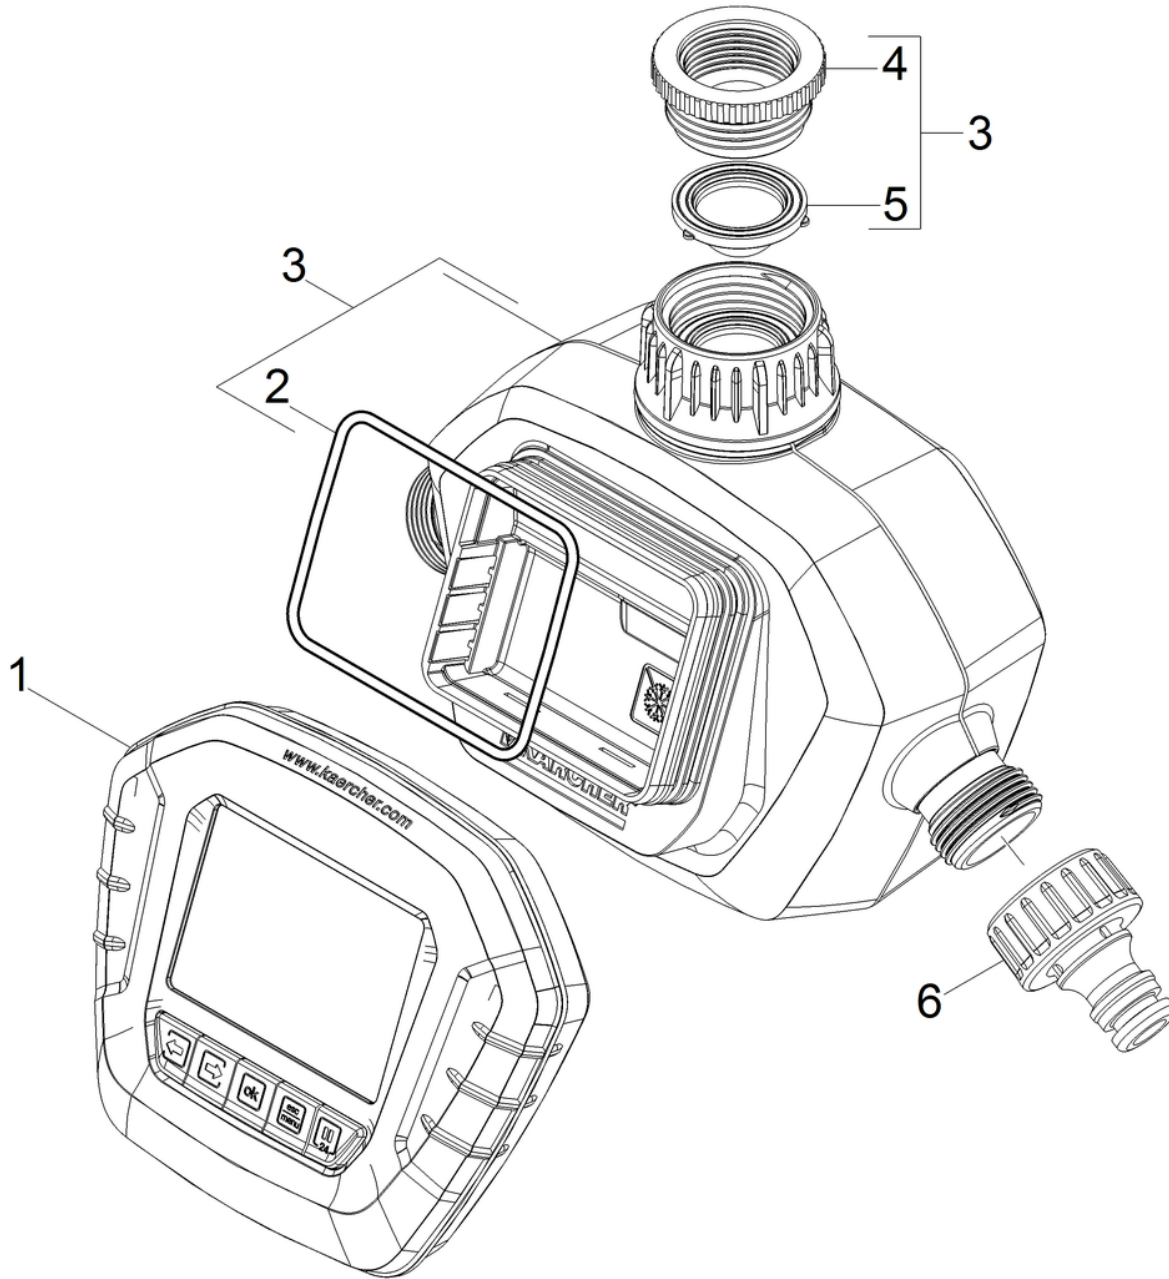

## **Spare parts list**

(2.645-214.0) SensoTimer ST6 Duo eco!ogic

## Table of contents

---

1 SensoTimer ST6 Duo eco!ogic (2.645-214.0)	3
Spare parts list ST 6 duo (5.973-031.0)	4
10 Individual parts	5

1 SensoTimer ST6 Duo ecologic (2.645-214.0)

---

POS	Article no.	Description	Quantity	Unit
0	5.973-031.0	Spare parts list ST 6 duo	1	PC

---

Spare parts list ST 6 duo (5.973-031.0)

---

POS	Description	Quantity	Unit
10	Individual parts	1	PC

## 10 Individual parts

---

<b>POS</b>	<b>Article no.</b>	<b>Description</b>	<b>Quantity</b>	<b>Unit</b>
9	5.645-806.0	Cap	2	PC
6	6.465-031.0	Connection 3/4	2	PC
12	5.645-807.0	Cover sensor	2	PC
5	6.645-514.0	Filter for G1	1	PC
3	4.645-483.0	Multi Valve	1	PC
2	6.645-673.0	O-Ring seal 70x2,5	1	PC
1	4.645-480.0	Operating unit	1	PC
10	6.303-557.0	Screw 3x12 Kombitorx T8	6	PC
8	4.645-499.0	Sensor	2	PC
11	2.645-242.0	Sensor Pad 2er Set	2	PC
4	2.645-007.0	Tap adaptor with reducer G1	1	PC