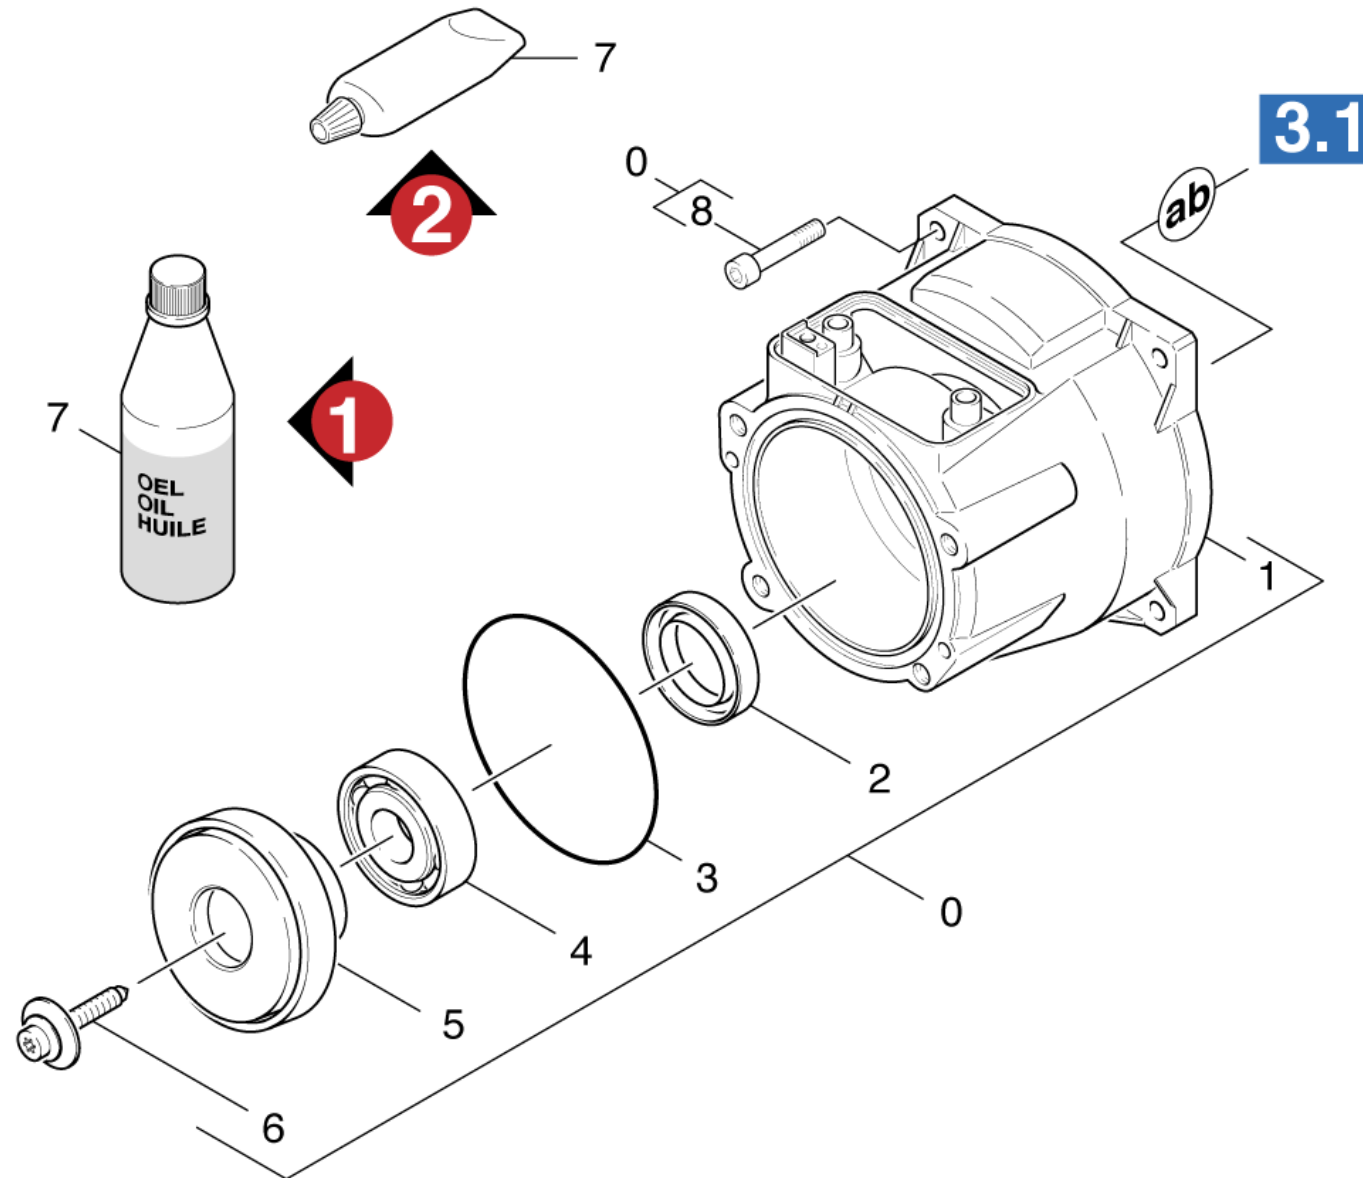

32 Transmission

Home and Garden \ High pressure cleaner cold water \ Electric motor \ K 6 \ K 6.50M-PLUS-WB *EU \ Spare parts list K 650M-PLUS*EUR \ Motor \ Transmission

32 Transmission

Home and Garden \ High pressure cleaner cold water \ Electric motor \ K 6 \ K 6.50M-PLUS-WB *EU \ Spare parts list K 650M-PLUS*EUR \ Motor \ Transmission

POS	Article no.	Description	Quantity	Unit	Remark	Foot note text
0	4.623-466.0	Motor complete only for replacement	1	PC		ONLY FOR RATING PLATE WITH 2,2 KW
0	7.777-999.0	Stockpiling discontinued	1	PC		ONLY FOR RATING PLATE WITH 2,5 KW
1	5.093-226.0	Bearing plate A	1	PC		
2	6.367-051.0	Rotary shaft seal -20X37X8 NBR	1	PC		
3	6.362-471.0	O-Ring seal 80,0 X 3,0 -NBR 70	1	PC		
4	4.401-199.0	Ball bearing 6304-WAELZLAGERST DIN 625	1	PC		
5	6.401-300.0	Wobble plate	1	PC		ONLY FOR RATING PLATE WITH 2,2 KW
5	6.401-349.3	Wobble plate	1	PC		ONLY FOR RATING PLATE WITH 2,5 KW
6	6.304-048.0	Cylinder head screw M6x19	1	PC		
7	6.288-050.0	Engine oil 1L	1	PC	VERSION 1	MOTOR 1,1L
7	6.964-092.0	Viscous oil 50ml	1	PC	VERSION 2	
8	6.303-320.0	Screw M 5x 20-St-R2R	4	PC		