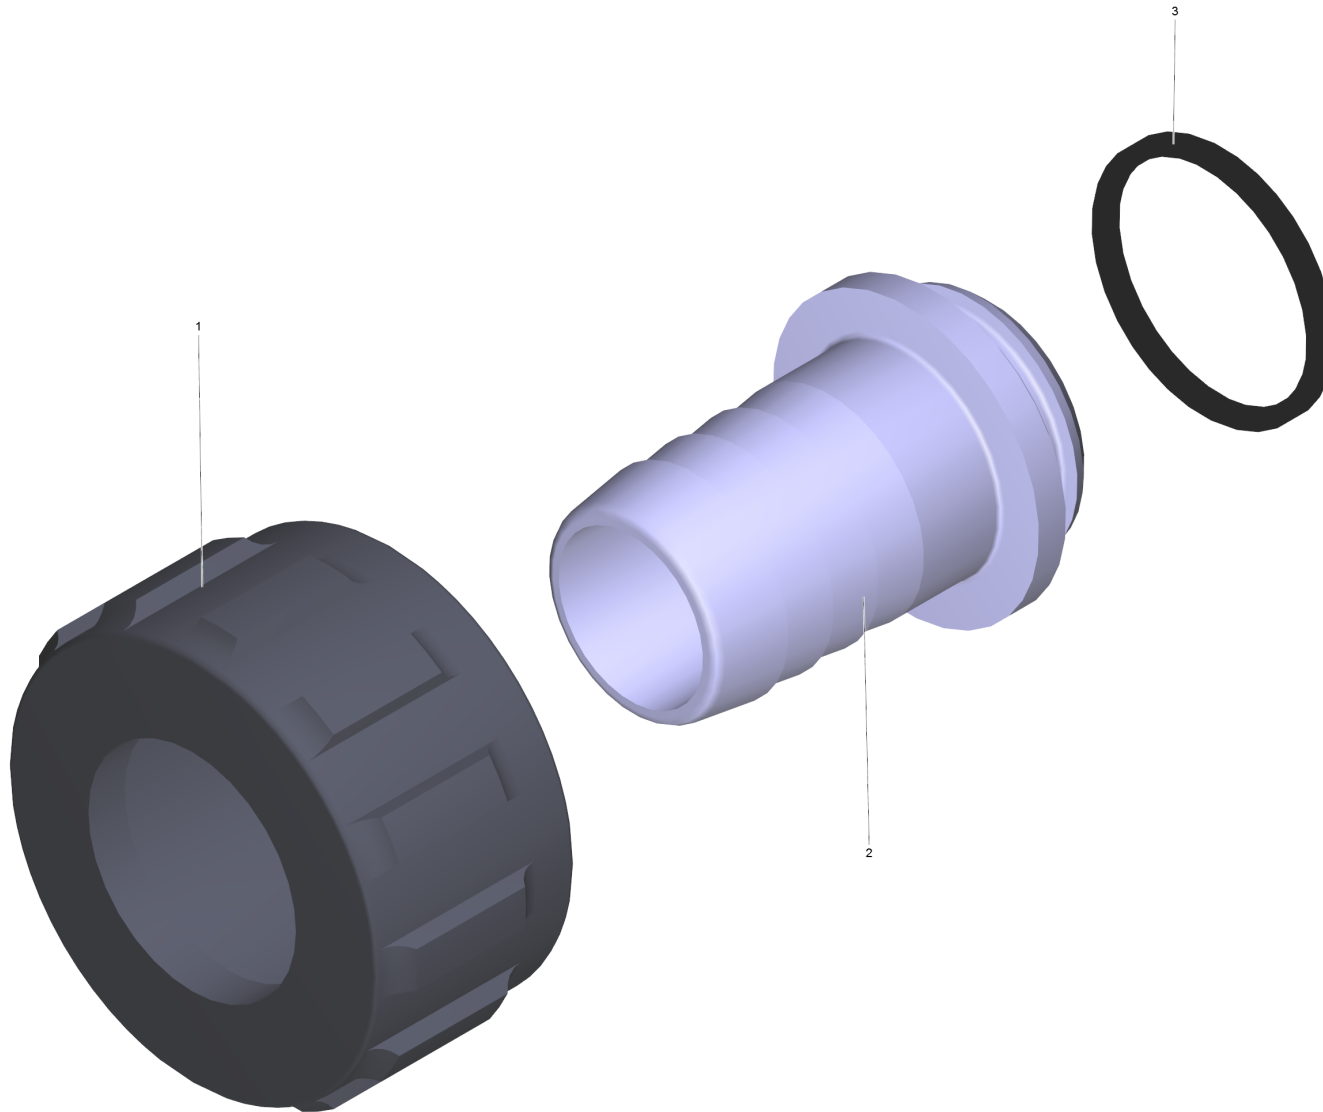

## 20 Set water connection 1 " (2.640-492.0)

Professional \ High pressure cleaner hotwater \ Electric motor \ HDS 6/14 C \*EU \ Spare parts list HDS 6/14 C \ Housing \ Housing bottom part \ Set water connection 1 "

POS	Article no.	Description	Quantity	Unit
1	5.310-076.0	Nut	1.000	ST
2	5.443-291.0	Hose stem	1.000	ST
3	6.362-161.0	O-Ring seal 19,3 X 2,4	1.000	ST