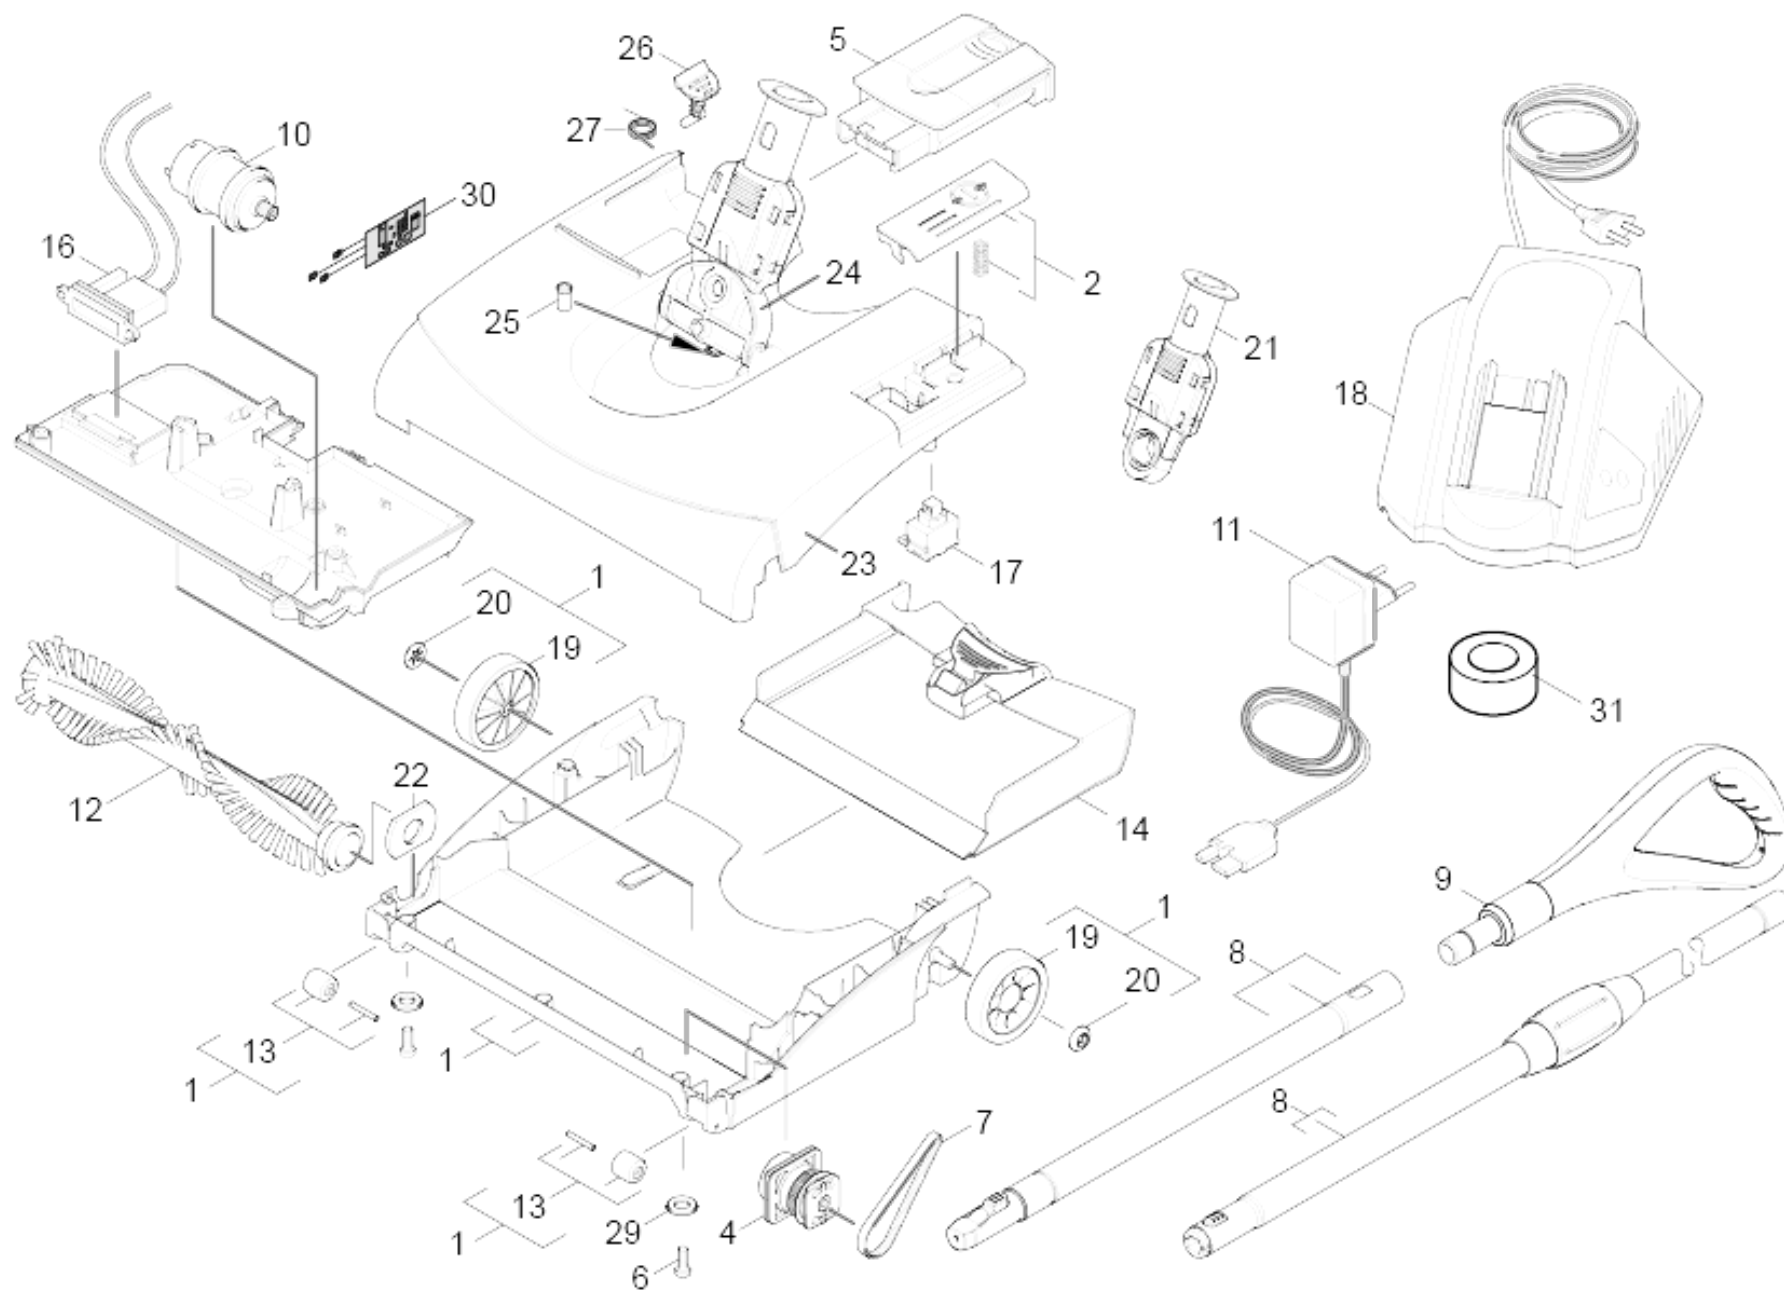

10 Individual parts

POS	Article no.	Description	Quantity	Unit	Foot note text
1	4.081-005.0	Bottom part complete	1	PC	
2	4.324-047.0	Pushbutton with spring	1	PC	YELLOW
4	4.454-000.3	Transmission	1	PC	
5	6.654-328.0	Accumulator replacement Li-Ion	1	PC	
6	7.303-129.0	Screw 4x16-10.9-R2R (K-In6Rd)	11	PC	
7	6.348-427.0	Toothed belt	1	PC	
8	4.070-946.0	Tube complete	1	PC	BLACK
9	4.070-606.0	Hand grip complete	1	PC	
10	4.623-750.0	Motor complete	1	PC	
11	6.645-915.0	BC 1/1.8 *EU	1	PC	
12	4.762-400.0	Roller brush packaged	1	PC	BLACK
12	4.762-401.0	Roller brush red packaged	1	PC	RED
13	4.880-058.0	Roller set	1	PC	
14	4.070-804.0	Sweep tank complete	1	PC	BLACK/YELLOW
15	4.682-092.0	Electronics complete	1	PC	
	Item text1: 1.545-104.0				
16	4.822-434.0	Electrical small parts complete	1	PC	
17	6.630-413.0	Switch	1	PC	
18	6.654-190.0	Rechargeable battery changer *EU BC 1/1.	1	PC	
19	5.515-000.0	Wheel grey	2	PC	GREY
20	6.343-187.0	Lock washer	2	PC	
21	4.672-201.0	Locking part complete	2	PC	YELLOW
22	5.008-775.0	Bearing plate left	1	PC	
23	5.080-028.0	Top part	1	PC	GREY
24	5.605-314.0	Joint	1	PC	
25	4.110-013.0	Thrust piece springy	1	PC	
26	5.324-088.0	Pushbutton locking part accumulator	1	PC	
27	6.330-254.0	Leg spring	1	PC	
29	7.312-072.0	Washer 4 -CuZn ISO 7092	2	PC	
30	4.682-092.0	Electronics complete	1	PC	
31	6.346-043.0	Ferrite ring	1	PC	

20 Locking part completely

POS	Article no.	Description	Quantity	Unit	Remark	Foot note text
1	5.100-497.0	Bolt bearing	2	PC		
2	5.332-543.0	Pressure spring	2	PC		
3	6.303-492.0	Screw M6x12-St-gal Zn	1	PC		
4	6.311-016.0	Nut M 6-St-gal Ni	1	PC		
5	4.110-013.0	Thrust piece springy	1	PC		
6	5.605-314.0	Joint	1	PC		
7	5.332-551.0	Pressure spring	1	PC		
8	5.112-774.0	Ball bushing	1	PC		
9	7.401-916.0	Sphere 8,0 G10 -1.4034 DIN 5401	1	PC		
10	5.112-773.0	Spacer sleeve	1	PC		
11	4.672-181.0	Locking part complete	1	PC	schwarz	VERSION 1
11	4.672-201.0	Locking part complete	1	PC	gelb	VERSION 2
12	6.303-318.0	Screw 3,5x12-10.9-R2R (IN6RD)	2	PC		