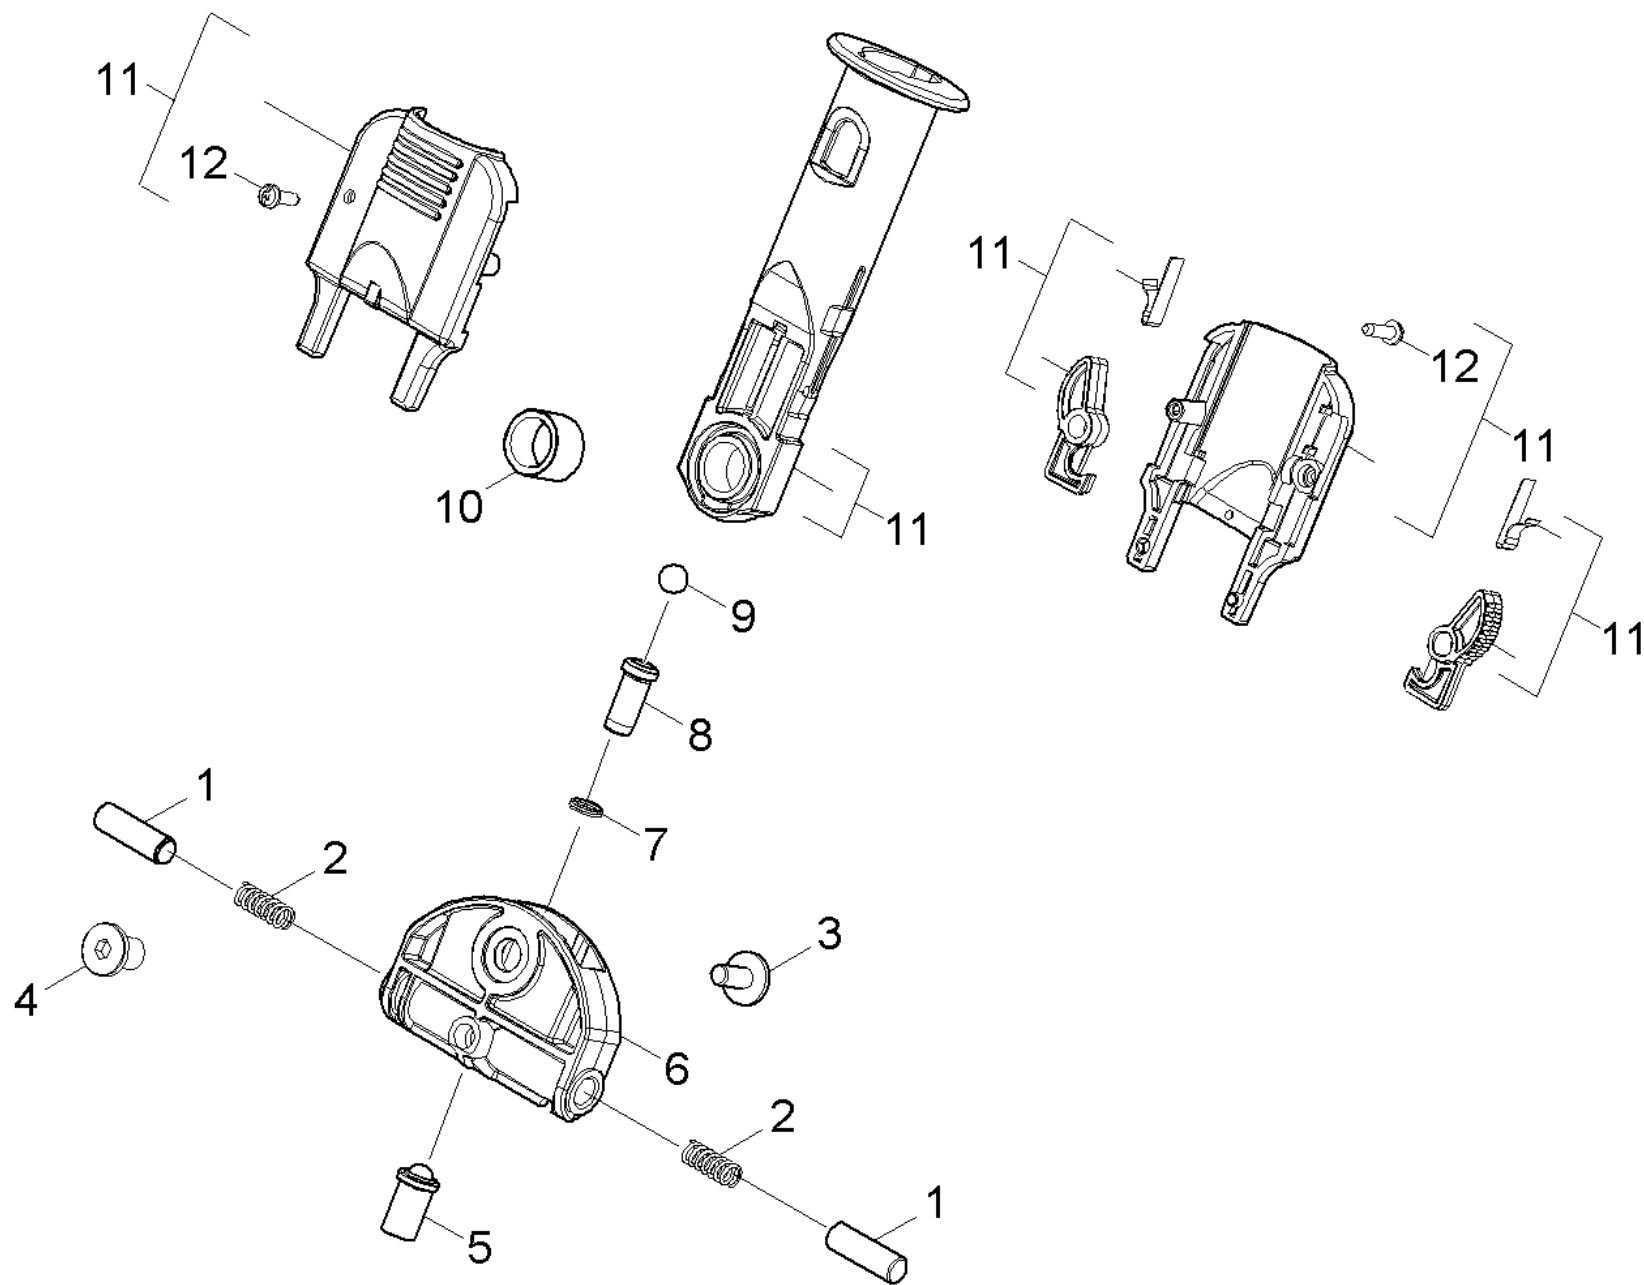

10 Individual parts

POS	Article no.	Description	Quantity	Unit	Foot note text
1	4.081-005.0	Bottom part complete	1	PC	
2	4.324-047.0	Pushbutton with spring	1	PC	YELLOW
4	4.454-000.3	Transmission	1	PC	
5	6.654-328.0	Accumulator replacement Li-Ion	1	PC	
6	7.303-129.0	Screw 4x16-10.9-R2R (K-In6Rd)	11	PC	
7	6.348-427.0	Toothed belt	1	PC	
8	4.070-946.0	Tube complete	1	PC	BLACK
9	4.070-606.0	Hand grip complete	1	PC	
10	4.623-750.0	Motor complete	1	PC	
11	6.645-915.0	BC 1/1.8 *EU	1	PC	
12	4.762-400.0	Roller brush packaged	1	PC	BLACK
12	4.762-401.0	Roller brush red packaged	1	PC	RED
13	4.880-058.0	Roller set	1	PC	
14	4.070-804.0	Sweep tank complete	1	PC	BLACK/YELLOW
15	4.682-092.0	Electronics complete	1	PC	
	Item text1: 1.545-104.0				
16	4.822-434.0	Electrical small parts complete	1	PC	
17	6.630-413.0	Switch	1	PC	
18	6.654-190.0	Rechargeable battery changer *EU BC 1/1.	1	PC	
19	5.515-000.0	Wheel grey	2	PC	GREY
20	6.343-187.0	Lock washer	2	PC	
21	4.672-201.0	Locking part complete	2	PC	YELLOW
22	5.008-775.0	Bearing plate left	1	PC	
23	5.080-028.0	Top part	1	PC	GREY
24	5.605-314.0	Joint	1	PC	
25	4.110-013.0	Thrust piece springy	1	PC	
26	5.324-088.0	Pushbutton locking part accumulator	1	PC	
27	6.330-254.0	Leg spring	1	PC	
29	7.312-072.0	Washer 4 -CuZn ISO 7092	2	PC	
30	4.682-092.0	Electronics complete	1	PC	
31	6.346-043.0	Ferrite ring	1	PC	

20 Locking part completely

POS	Article no.	Description	Quantity	Unit	Remark	Foot note text
1	5.100-497.0	Bolt bearing	2	PC		
2	5.332-543.0	Pressure spring	2	PC		
3	6.303-492.0	Screw M6x12-St-gal Zn	1	PC		
4	6.311-016.0	Nut M 6-St-gal Ni	1	PC		
5	4.110-013.0	Thrust piece springy	1	PC		
6	5.605-314.0	Joint	1	PC		
7	5.332-551.0	Pressure spring	1	PC		
8	5.112-774.0	Ball bushing	1	PC		
9	7.401-916.0	Sphere 8,0 G10 -1.4034 DIN 5401	1	PC		
10	5.112-773.0	Spacer sleeve	1	PC		
11	4.672-181.0	Locking part complete	1	PC	schwarz	VERSION 1
11	4.672-201.0	Locking part complete	1	PC	gelb	VERSION 2
12	6.303-318.0	Screw 3,5x12-10.9-R2R (IN6RD)	2	PC		