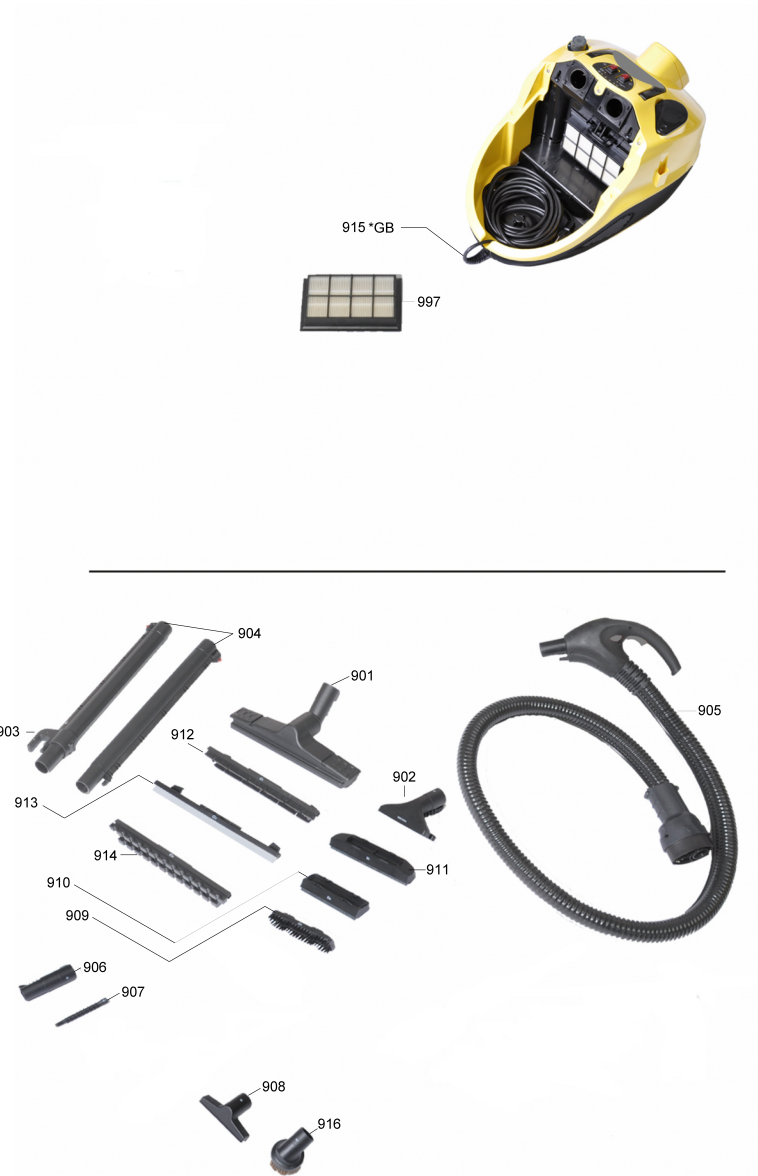

Spare parts list SV 7 *EU (5.972-971.0)

Overview technical documents/Home & Garden/Steamer/SV 7 *EU (1.439-410.0)/Spare parts list SV 7 *EU (5.972-971.0)

Spare parts list SV 7 *EU (5.972-971.0)

Overview technical documents/Home & Garden/Steamer/SV 7 *EU (1.439-410.0)/Spare parts list SV 7 *EU (5.972-971.0)

Rez.daļas/nodil.pakļ.daļas	Poz.	Materiāla Nr.	Nosaukums	Daudzums	Pārdoš. vienība
	1	6.402-119.0	Fixing boiler replacement SV 7	1.000	ST
	2	6.402-148.0	Strain relief SV	1.000	ST
	3	6.402-149.0	Hose EPDM 11x8x240, SV 7	1.000	ST
	4	6.402-150.0	Connecting pipe complete replacement SV	1.000	ST
	5	6.402-151.0	Screw 3,5x13 Torx, SV 7	1.000	ST
	6	6.402-152.0	Screw 3,5x16 Torx, SV 7	1.000	ST
	8	6.402-145.0	Castor SV 7	1.000	ST
X	10	6.402-100.0	Probe complete replacement SV 7	1.000	ST
	12	6.402-128.0	Hose seal replacement 4,5x2,5, SV 7	1.000	ST
X-X	13	6.402-024.0	Putu filtrs SV 1802/1902	1.000	ST
	14	6.402-118.0	Water tank complete replacement SV 7	1.000	ST
	15	6.402-091.0	Elbow replacement SV	1.000	ST
X	16	6.402-103.0	Pump set replacement SV 7	1.000	ST
	19	6.402-163.0	Clamp clip 12,2, SV 7	1.000	ST
	20	6.402-144.0	Tank SV 7	1.000	ST
	24	6.402-046.0	Control device replacement	1.000	ST
X-X	27	6.402-011.0	Turbīna SV 1802/1902	1.000	ST
	29	6.402-117.0	Set float replacement SV 7	1.000	ST
	30	6.402-029.0	Filter cartridge SV1802/1902	1.000	ST
	32	6.402-061.0	Rezerves rokturis	1.000	ST
	33	6.402-143.0	Handhold box replacement SV 7	1.000	ST
	34	6.402-116.0	Bracket complete replacement SV 7	1.000	ST
	35	6.402-146.0	Covering cap black replacement SV 7	1.000	ST
X	37	6.402-106.0	Electronics complete replacement SV 7	1.000	ST
	38	6.402-109.0	Flap plug socket replacement SV 7	1.000	ST