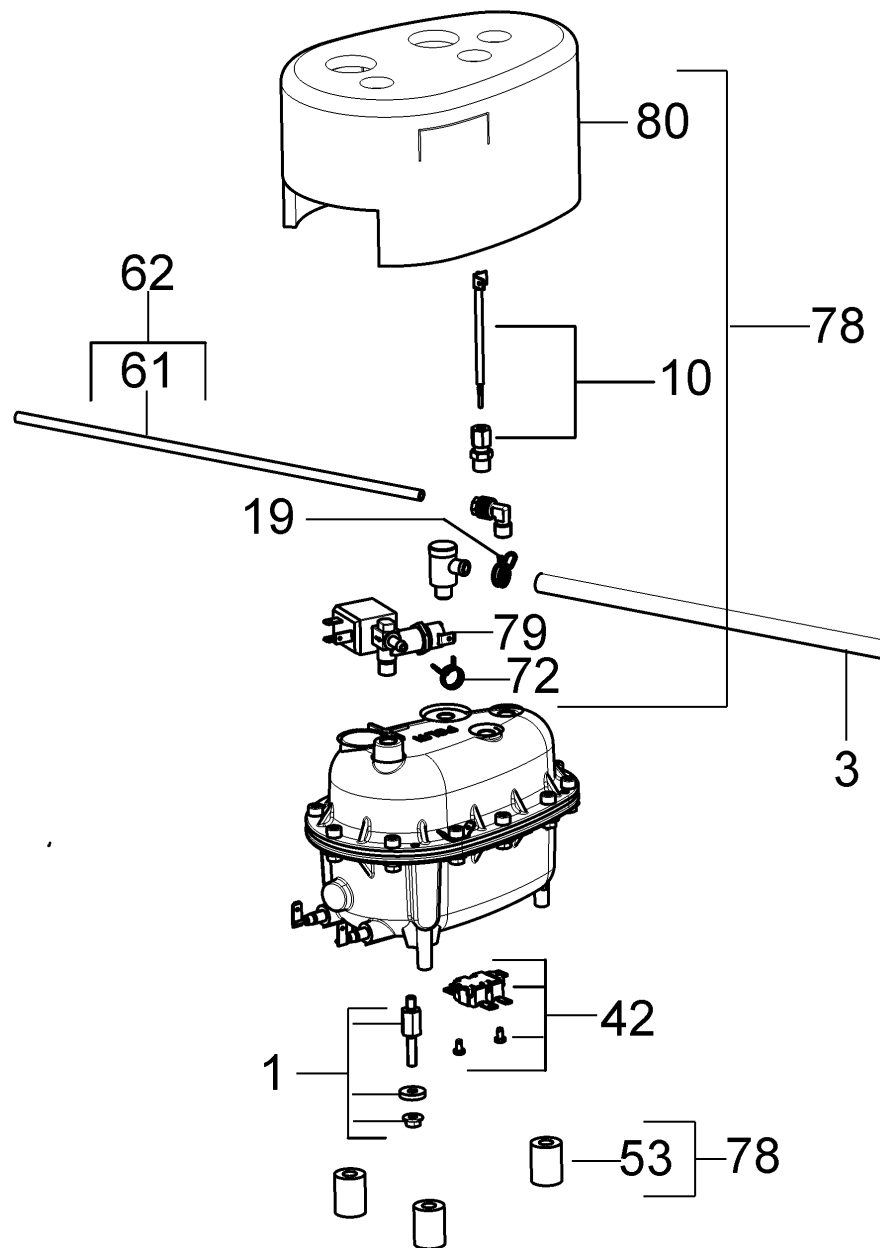

Spare parts list SV 7 *EU (5.972-971.0)

Overview technical documents/Home & Garden/Steamer/SV 7 *EU (1.439-410.0)/Spare parts list SV 7 *EU (5.972-971.0)