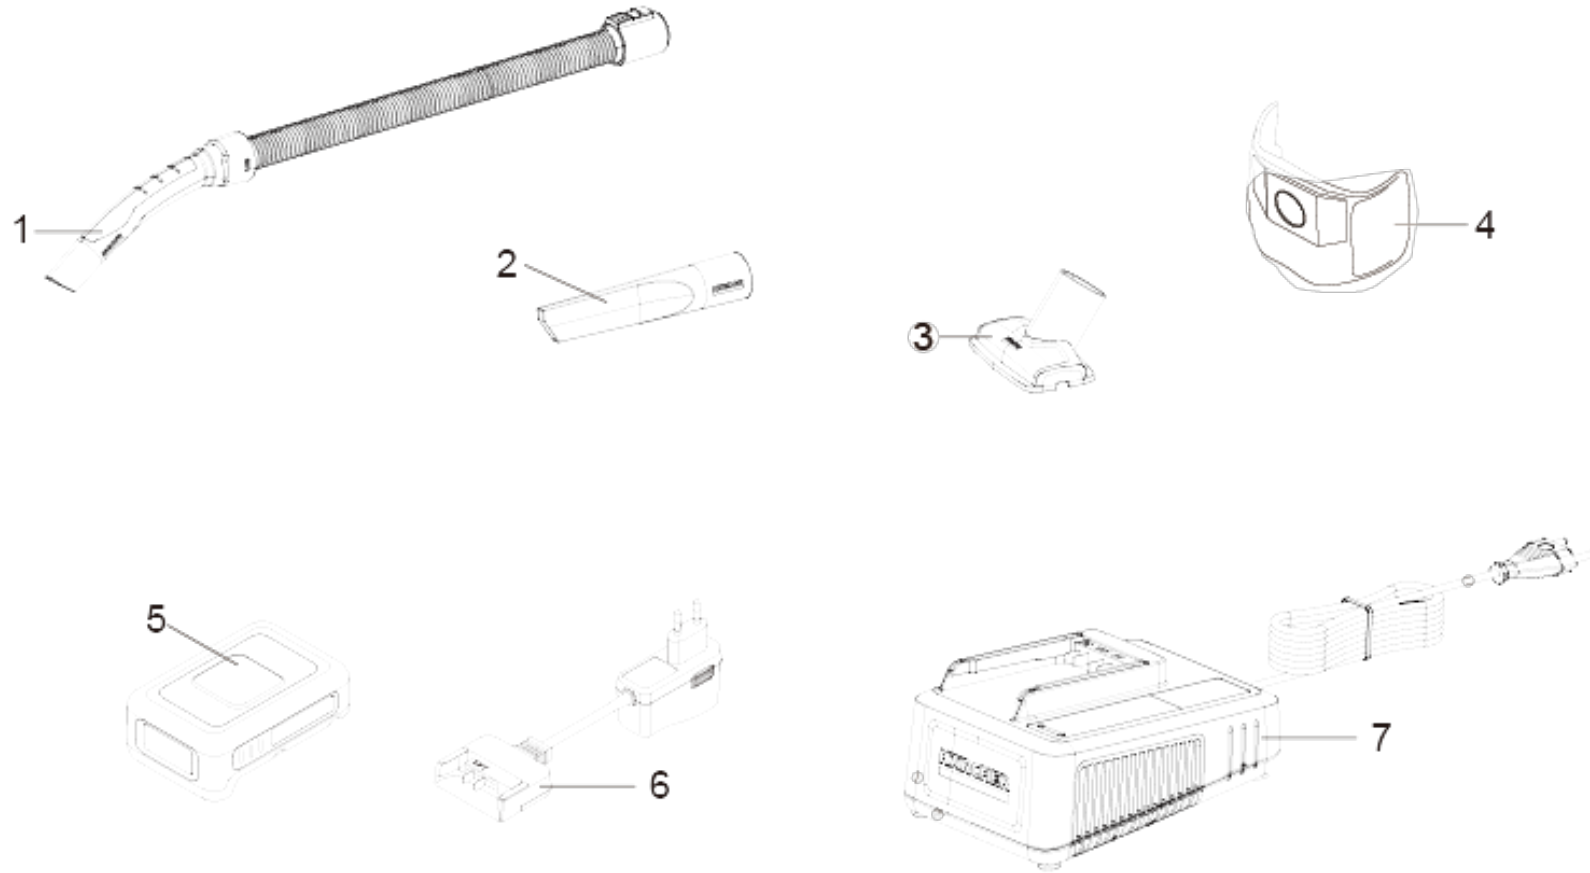

30 ACCESSORIES

Home and Garden \ Vacuum cleaner \ Wet-/Dry vacuum cleanerwet \ WD 1 Compact Battery Refit *EU \ ACCESSORIES

30 ACCESSORIES

Home and Garden \ Vacuum cleaner \ Wet-/Dry vacuum cleanerwet \ WD 1 Compact Battery Refit *EU \ ACCESSORIES

POS	Article no.	Description	Quantity	Unit	Remark
1	9.754-445.0	Hose completely extruded	1	PC	
2	9.765-274.0	Crevice nozzle DN35	1	PC	
3	9.765-275.0	Upholstery nozzle DN35	1	PC	
4	2.863-325.0	Filter bag fleece WD 1 Compact Battery	1	PC	
5	2.445-034.0	Battery Power 18/25 DW *INT	1	PC	2,5Ah
5	2.445-035.0	Battery Power 18/50 DW *INT	1	PC	5,0Ah
6	6.445-050.3	Plug-in charger packaged 18/5 *EU	1	PC	
7	2.445-032.0	Fast battery recharger Battery Power 18 V *EU	1	PC	18V/2,5A
7	2.445-044.0	Battery charger Battery Power+ 18/60 *EU	1	PC	18V/6,0A
7	2.445-054.0	Uni-Charger Battery Power+ 18-36/60 *EU	1	PC	18/36V - 2,5-6,0A