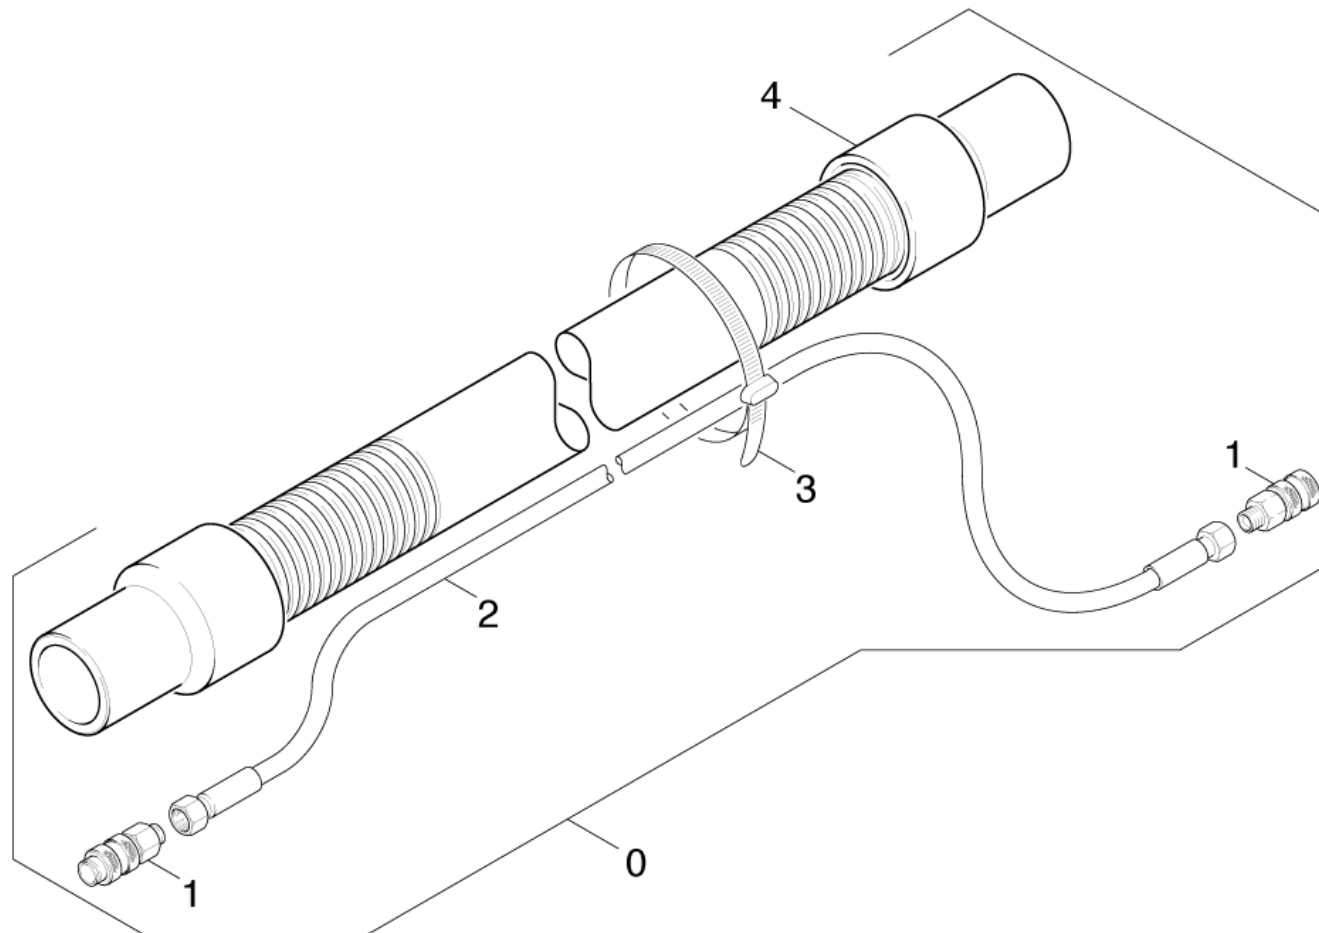

## 40 Suction hose

Professional \ Spray extraction \ Puzzi 400 E \*EU \ Spare parts list PUZZI 400 E \ Suction hose

## 40 Suction hose

Professional \ Spray extraction \ Puzzi 400 E \*EU \ Spare parts list PUZZI 400 E \ Suction hose

POS	Article no.	Description	Quantity	Unit
3	6.648-638.0	Cable tie T 30L	11.000	ST
2	6.390-529.0	High pressure hose DN 6-4m	1.000	ST
1	6.388-652.0	Hose coupling	2.000	ST
4	6.390-429.0	Suction hose 4m	1.000	ST
0	4.440-644.0	Suction hose complete	1.000	ST