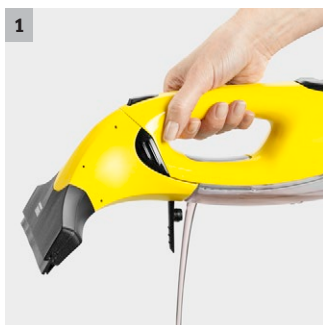

1 Quick to empty

- The dirty water tank can always be emptied quickly and easily when required.