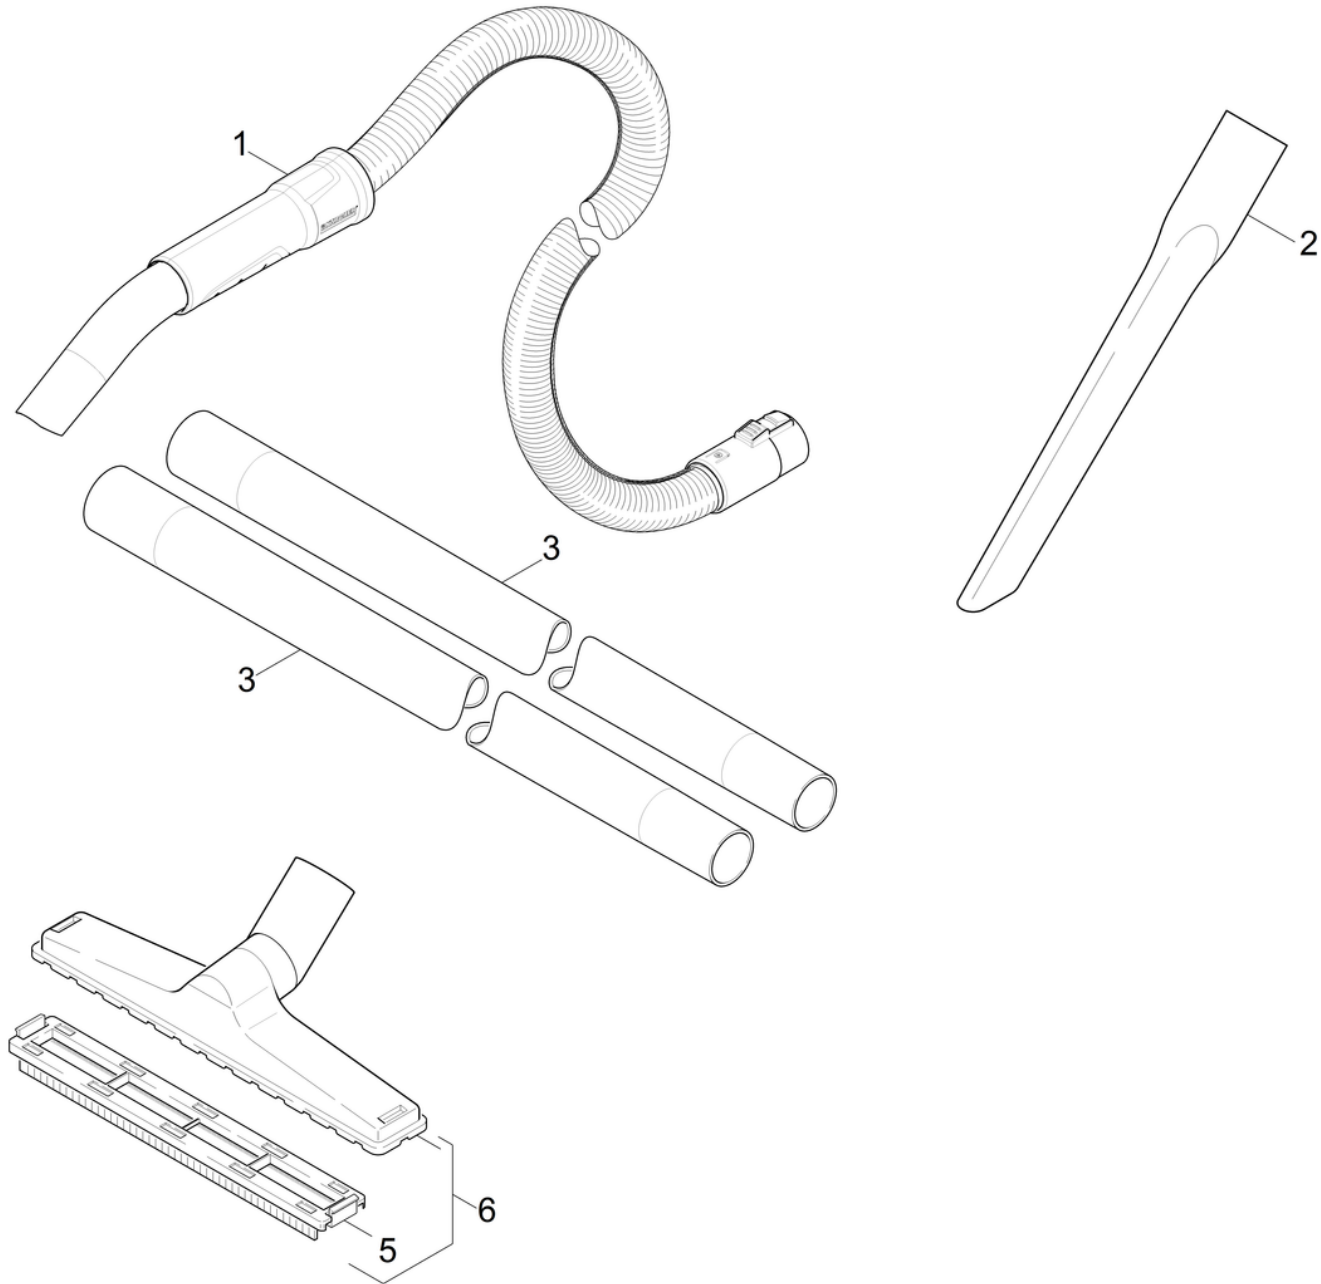

30 Accessories

Home and Garden \ Vacuum cleaner \ Wet-/Dry vacuum cleanerwet \ Fireplace Vac AD 3.200 *EU-II \ Spare parts list FIREPLACE VAC AD 3.200 *EU II \ Accessories

30 Accessories

Home and Garden \ Vacuum cleaner \ Wet-/Dry vacuum cleanerwet \ Fireplace Vac AD 3.200 *EU-II \ Spare parts list FIREPLACE VAC AD 3.200 *EU II \ Accessories

KÄRCHER

POS	Article no.	Description	Quantity	Unit
2	2.863-307.0	Crevice nozzle extra long AD	1.000	ST
6	2.862-141.0	Floor tool complete	1.000	ST
5	4.629-005.0	Insert dry	1.000	ST
1	4.440-986.0	Suction hose kpl. DN35	1.000	ST
3	9.039-339.0	Suction tube nichtrostender Stahl	2.000	ST