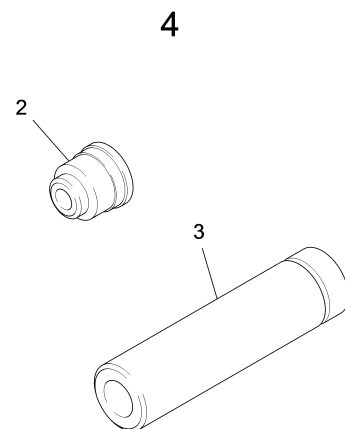

3 NOZZLE PACK (2.637-905.0)

POS	Article no.	Description	Quantity	Unit
2	4.765-027.0	Spray nozzle 065	1	PC
3	5.769-011.0	Nozzle insert	1	PC