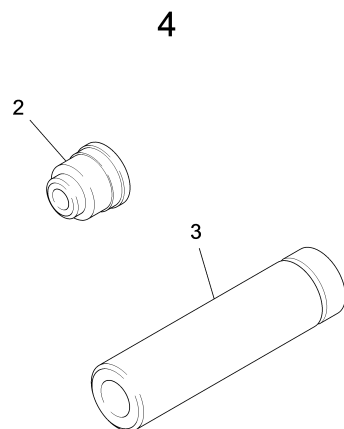

3 Nozzle pack wet jet set (2.638-526.0)

POS	Article no.	Description	Quantity	Unit
2	4.765-033.0	Spray nozzle	1	PC
3	5.769-011.0	Nozzle insert	1	PC