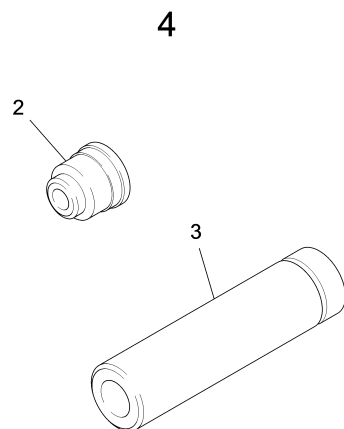

## 10 Wet jet unit

POS	Article no.	Description	Quantity	Unit	Remark
1	6.373-049.0	Clamp clip	2	PC	
2	5.402-185.0	Screw union	1	PC	
3	2.637-906.0	NOZZLE PACK	1	PC	Nozzle size 70
3	2.638-526.0	Nozzle pack wet jet set	1	PC	Nozzle size 35
3	2.637-910.0	NOZZLE PACK	1	PC	Nozzle size 100
3	2.637-908.0	Nozzle pack wet jet set	1	PC	Nozzle size 80
3	2.637-907.0	Nozzle pack	1	PC	Nozzle size 80
3	2.637-909.0	Nozzle pack wet jet unit	1	PC	Nozzle size 90
3	2.637-905.0	NOZZLE PACK	1	PC	Nozzle size 65
3	2.637-905.0	NOZZLE PACK	1	PC	
3	2.637-904.0	Nozzle pack wet jet set	1	PC	Nozzle size 60
3	2.637-903.0	Nozzle pack	1	PC	Nozzle size 55
3	2.637-902.0	Nozzle pack wet jet set	1	PC	Nozzle size 50
3	2.637-901.0	Nozzle pack wet jet set	1	PC	Nozzle size 45
3	2.637-900.0	Nozzle pack	1	PC	Nozzle size 40
4	7.362-500.0	O-Ring seal 25x2,5-NBR 70 DIN 3770	2	PC	
5	4.633-006.0	Mixer	1	PC	
7	6.415-083.0	Nozzle D8	1	PC	
7	6.415-084.0	Nozzle round D6,0	1	PC	
8	7.373-023.0	Hose clip A 16-27x9-W4 DIN 3017	2	PC	
9	4.025-038.0	Tube	1	PC	
9	7.777-999.0	Stockpiling discontinued	1	PC	
10	6.388-249.0	Hose DN15	1	ZST	
11	6.295-565.0	abrasive coarse 25kg	1	PC	

### 3 Nozzle pack (2.637-900.0)

---

<b>POS</b>	<b>Article no.</b>	<b>Description</b>	<b>Quantity</b>	<b>Unit</b>
2	4.765-029.0	Spray nozzle	1	PC
3	5.769-011.0	Nozzle insert	1	PC

### 3 Nozzle pack wet jet set (2.637-901.0)

---

<b>POS</b>	<b>Article no.</b>	<b>Description</b>	<b>Quantity</b>	<b>Unit</b>
2	4.765-022.0	Spray nozzle	1	PC
3	5.769-011.0	Nozzle insert	1	PC