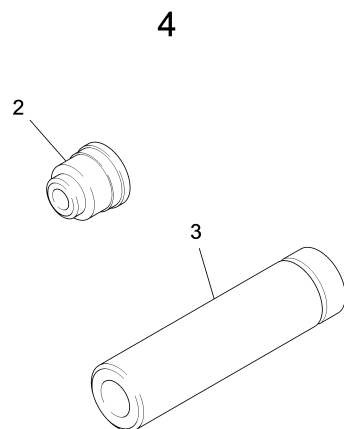

3 Nozzle pack wet jet set (2.637-901.0)

POS	Article no.	Description	Quantity	Unit
2	4.765-022.0	Spray nozzle	1	PC
3	5.769-011.0	Nozzle insert	1	PC