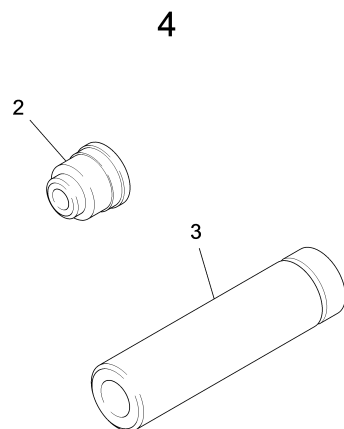

3 Nozzle pack (2.637-907.0)

POS	Article no.	Description	Quantity	Unit
2	4.765-018.0	Spray nozzle	1	PC
3	5.769-011.0	Nozzle insert	1	PC