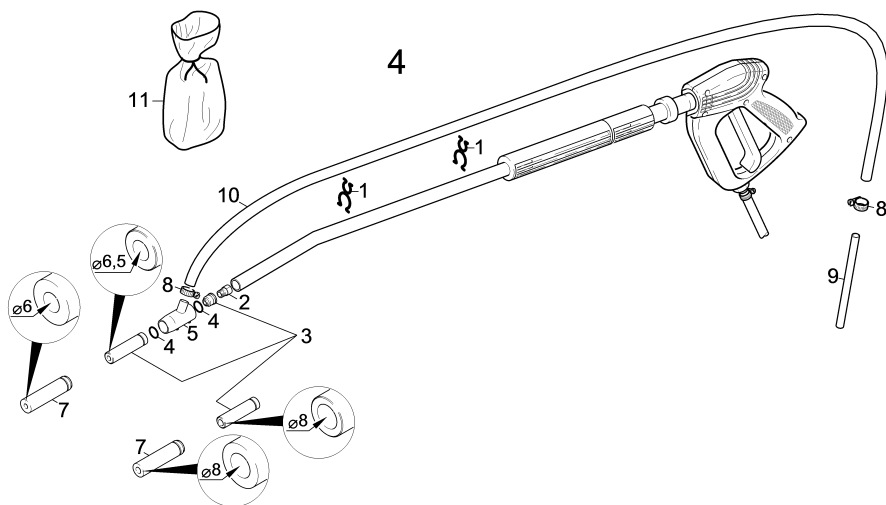

10 Wet jet unit

POS	Article no.	Description	Quantity	Unit	Remark
1	6.373-049.0	Clamp clip	2	PC	
2	5.402-185.0	Screw union	1	PC	
3	2.637-906.0	NOZZLE PACK	1	PC	Nozzle size 70
3	2.638-526.0	Nozzle pack wet jet set	1	PC	Nozzle size 35
3	2.637-910.0	NOZZLE PACK	1	PC	Nozzle size 100
3	2.637-908.0	Nozzle pack wet jet set	1	PC	Nozzle size 80
3	2.637-907.0	Nozzle pack	1	PC	Nozzle size 80
3	2.637-909.0	Nozzle pack wet jet unit	1	PC	Nozzle size 90
3	2.637-905.0	NOZZLE PACK	1	PC	Nozzle size 65
3	2.637-905.0	NOZZLE PACK	1	PC	
3	2.637-904.0	Nozzle pack wet jet set	1	PC	Nozzle size 60
3	2.637-903.0	Nozzle pack	1	PC	Nozzle size 55
3	2.637-902.0	Nozzle pack wet jet set	1	PC	Nozzle size 50
3	2.637-901.0	Nozzle pack wet jet set	1	PC	Nozzle size 45
3	2.637-900.0	Nozzle pack	1	PC	Nozzle size 40
4	7.362-500.0	O-Ring seal 25x2,5-NBR 70 DIN 3770	2	PC	
5	4.633-006.0	Mixer	1	PC	
7	6.415-083.0	Nozzle D8	1	PC	
7	6.415-084.0	Nozzle round D6,0	1	PC	
8	7.373-023.0	Hose clip A 16-27x9-W4 DIN 3017	2	PC	
9	4.025-038.0	Tube	1	PC	
9	7.777-999.0	Stockpiling discontinued	1	PC	
10	6.388-249.0	Hose DN15	1	ZST	
11	6.295-565.0	abrasive coarse 25kg	1	PC