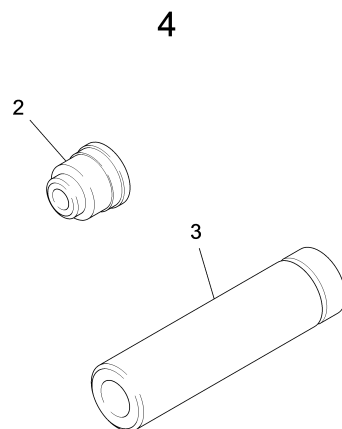

3 Nozzle pack wet jet set (2.637-904.0)

POS	Article no.	Description	Quantity	Unit
2	4.765-015.0	Spray nozzle	1	PC
3	5.769-011.0	Nozzle insert	1	PC