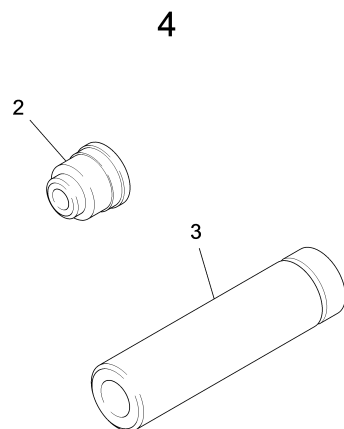

3 Nozzle pack (2.637-900.0)

POS	Article no.	Description	Quantity	Unit
2	4.765-029.0	Spray nozzle	1	PC
3	5.769-011.0	Nozzle insert	1	PC