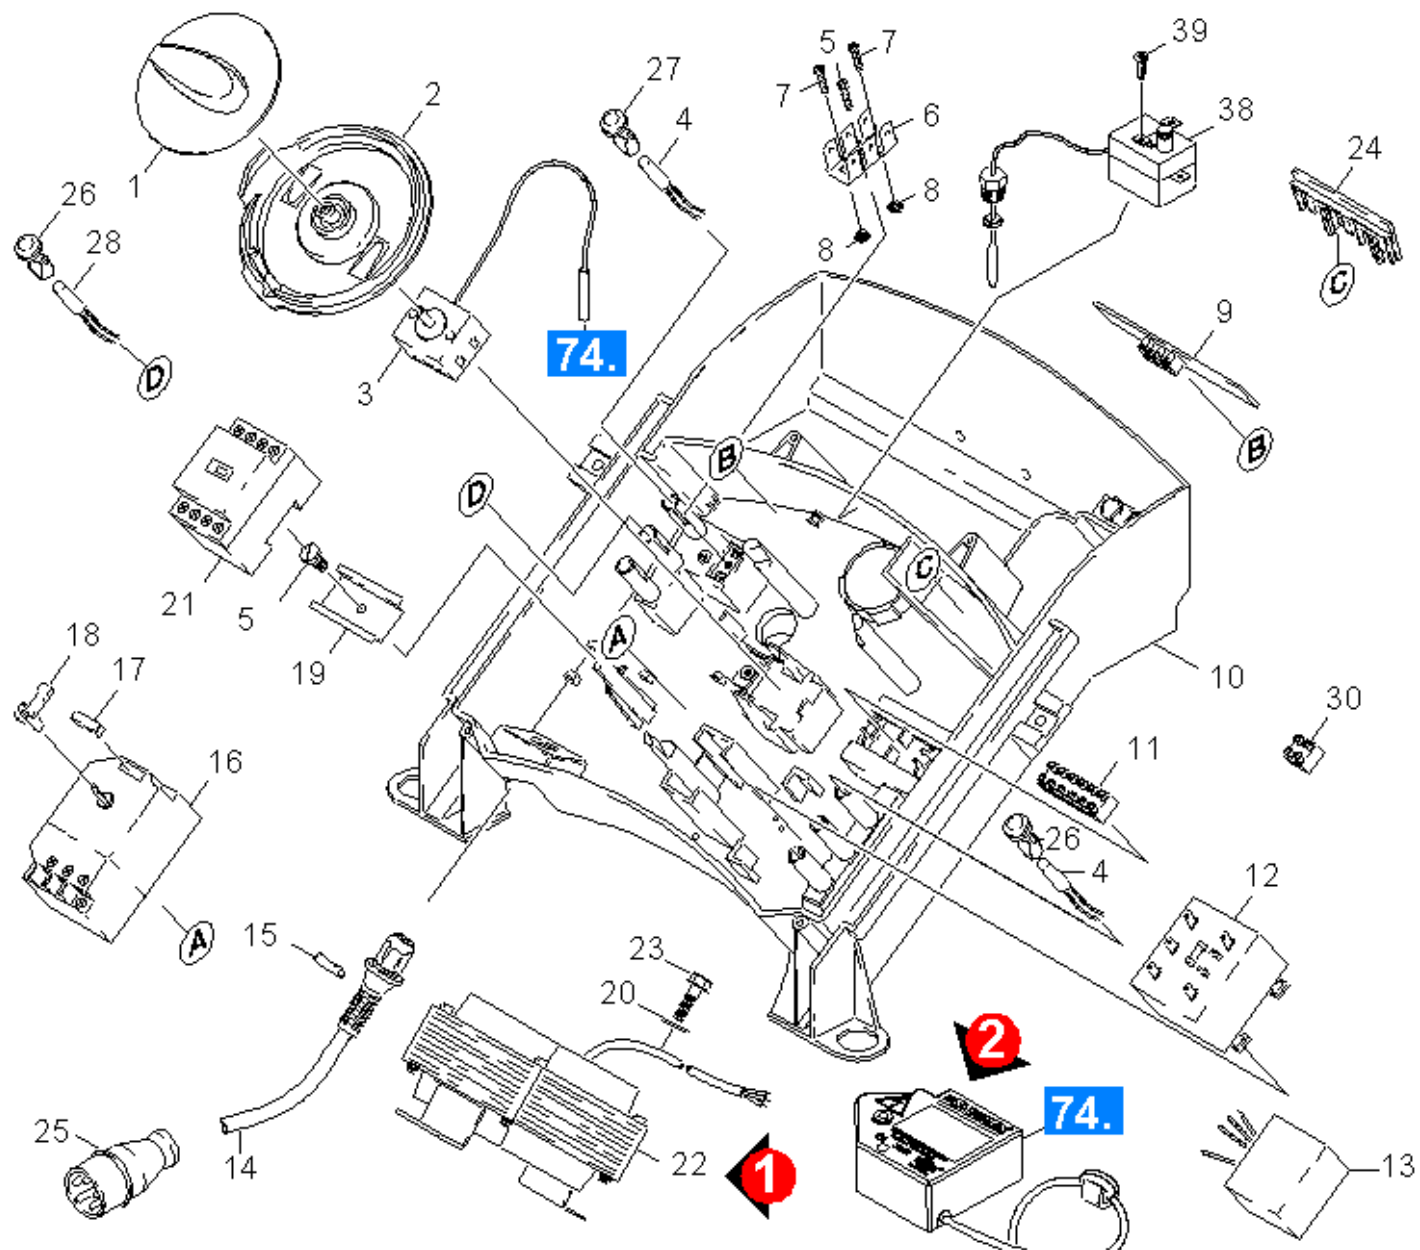

## 61 Electric control box

Overview technical documents/Professional/High pressure cleaner hotwater/Electric motor/HDS 698 C ECO \*EU (1.173-602.0)/Spare parts list HDS 698 C ECO/60 Electric control box/61 Electric control box