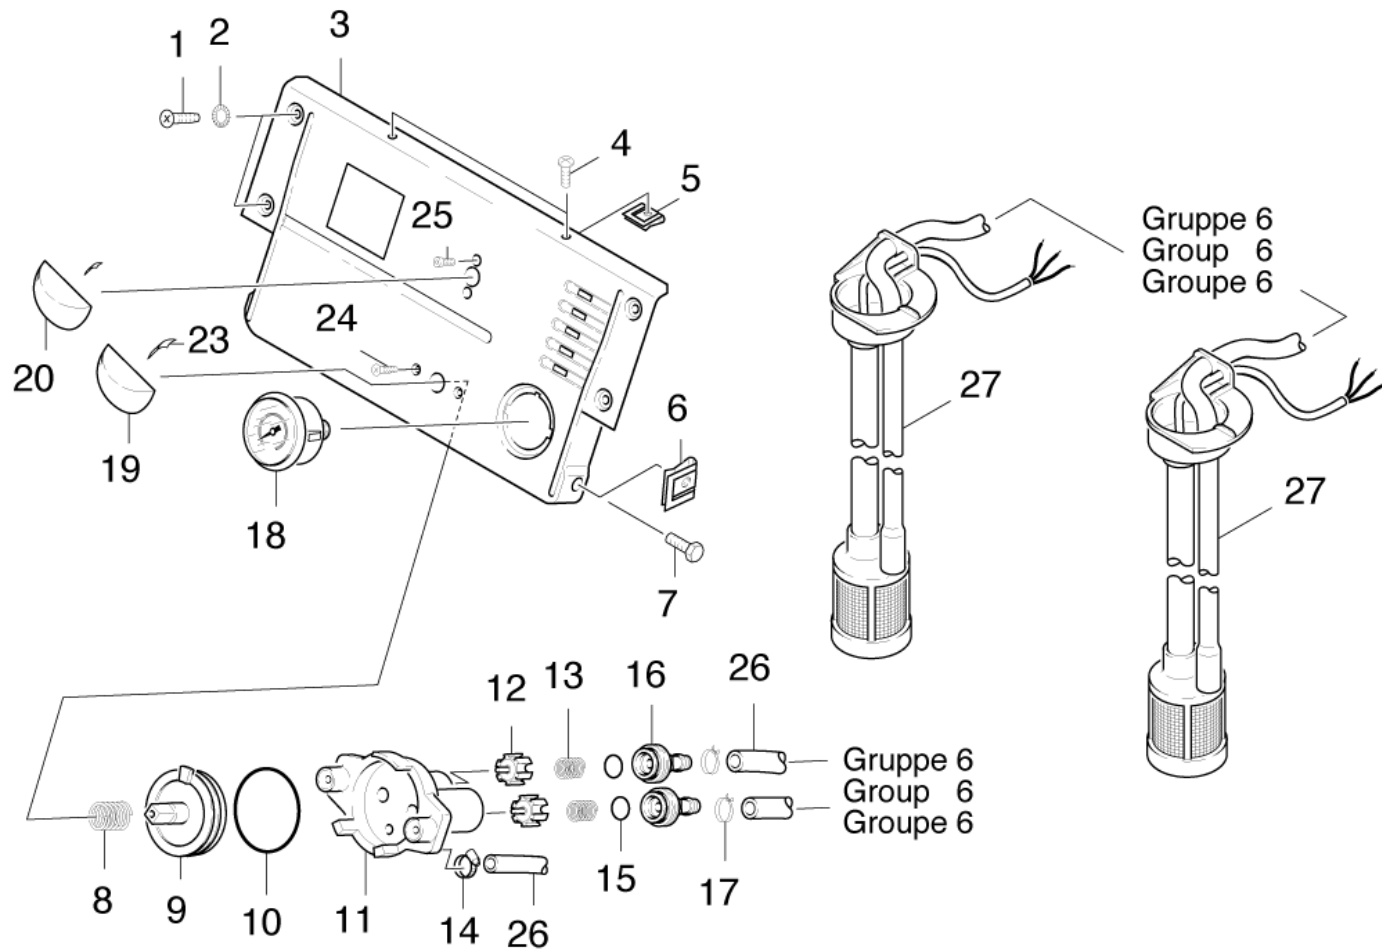

111 Control panel

Overview technical documents/Professional/High pressure cleaner hotwater/Electric motor/HDS 1295 *EU (1.028-261.0)/Spare parts list HDS 1295 *EUROP/110 Control panel/111 Control panel

111 Control panel

Overview technical documents/Professional/High pressure cleaner hotwater/Electric motor/HDS 1295 *EU (1.028-261.0)/Spare parts list HDS 1295 *EUROP/110 Control panel/111 Control panel

Rez.daļas/nodil.pakļ.daļas	Poz.	Materiāla Nr.	Nosaukums	Daudzums	Pārdoš. vienība	no sēr. Nr..	līdz sēr. Nr.
	1	7.303-038.0	Screw M6x20 -St-R3R (In6Rd)	4.000	ST	0000000000	0000000000
	2	7.312-172.0	Toothed lock washer A5,3-FSt-A3E DIN 67	2.000	ST	0000000000	0000000000
	3		Stockpiling discontinued	1.000	ST	0000000000	0000000000
	4	7.303-078.0	Sheet metal screw ST4,8X19-ST-A2R (KOMBI	2.000	ST	0000000000	0000000000
	5	6.310-034.0	Speed nut	2.000	ST	0000000000	0000000000
	6	6.310-082.0	Putting nut M6	2.000	ST	0000000000	0000000000
	7	7.304-382.0	Hexagonal head screw M 6x12-8.8-A2E ISO	2.000	ST	0000000000	0000000000
	8	5.332-028.0	Helical spring	1.000	ST	0000000000	0000000000
	9	5.581-035.0	Valve seat	1.000	ST	0000000000	0000000000
	10	6.362-382.0	O-Ring seal 42,0 X 2,5	1.000	ST	0000000000	0000000000
	11	5.587-046.0	Valve housing	1.000	ST	0000000000	0000000000
	12	5.584-028.0	Valve pin	2.000	ST	0000000000	0000000000
	13	5.332-076.0	Helical spring	2.000	ST	0000000000	0000000000
	14	6.388-515.0	Hose clip	1.000	ST	0000000000	0000000000
	15	6.362-395.0	O-Ring seal 14,0 X 1,78-NBR 70	2.000	ST	0000000000	0000000000
	16	5.586-014.0	Valve connecting piece	2.000	ST	0000000000	0000000000
	17	6.388-561.0	Hose clip	2.000	ST	0000000000	0000000000
X-X	18	6.421-170.0	Manometrs 0-315 bāri	1.000	ST	0000000000	0000000000
	19	5.321-379.0	Tureklis	1.000	ST	0000000000	0000000000
	20	5.321-378.0	Tureklis	1.000	ST	0000000000	0000000000
	21	5.321-377.0	Tureklis	1.000	ST	0000000000	0000000000
X-X	22	6.313-014.0	Spailes atspere	2.000	ST	0000000000	0000000000
	23	5.337-021.0	Atsperes plāksne	1.000	ST	0000000000	0000000000
	24	7.305-255.0	Kon. gremdg. skr. M 4x12-A2-70-sw ISO70	2.000	ST	0000000000	0000000000
	25	7.306-056.0	Screw M4x8 -8.8-R2R (In6Rd)	4.000	ST	0000000000	0000000000