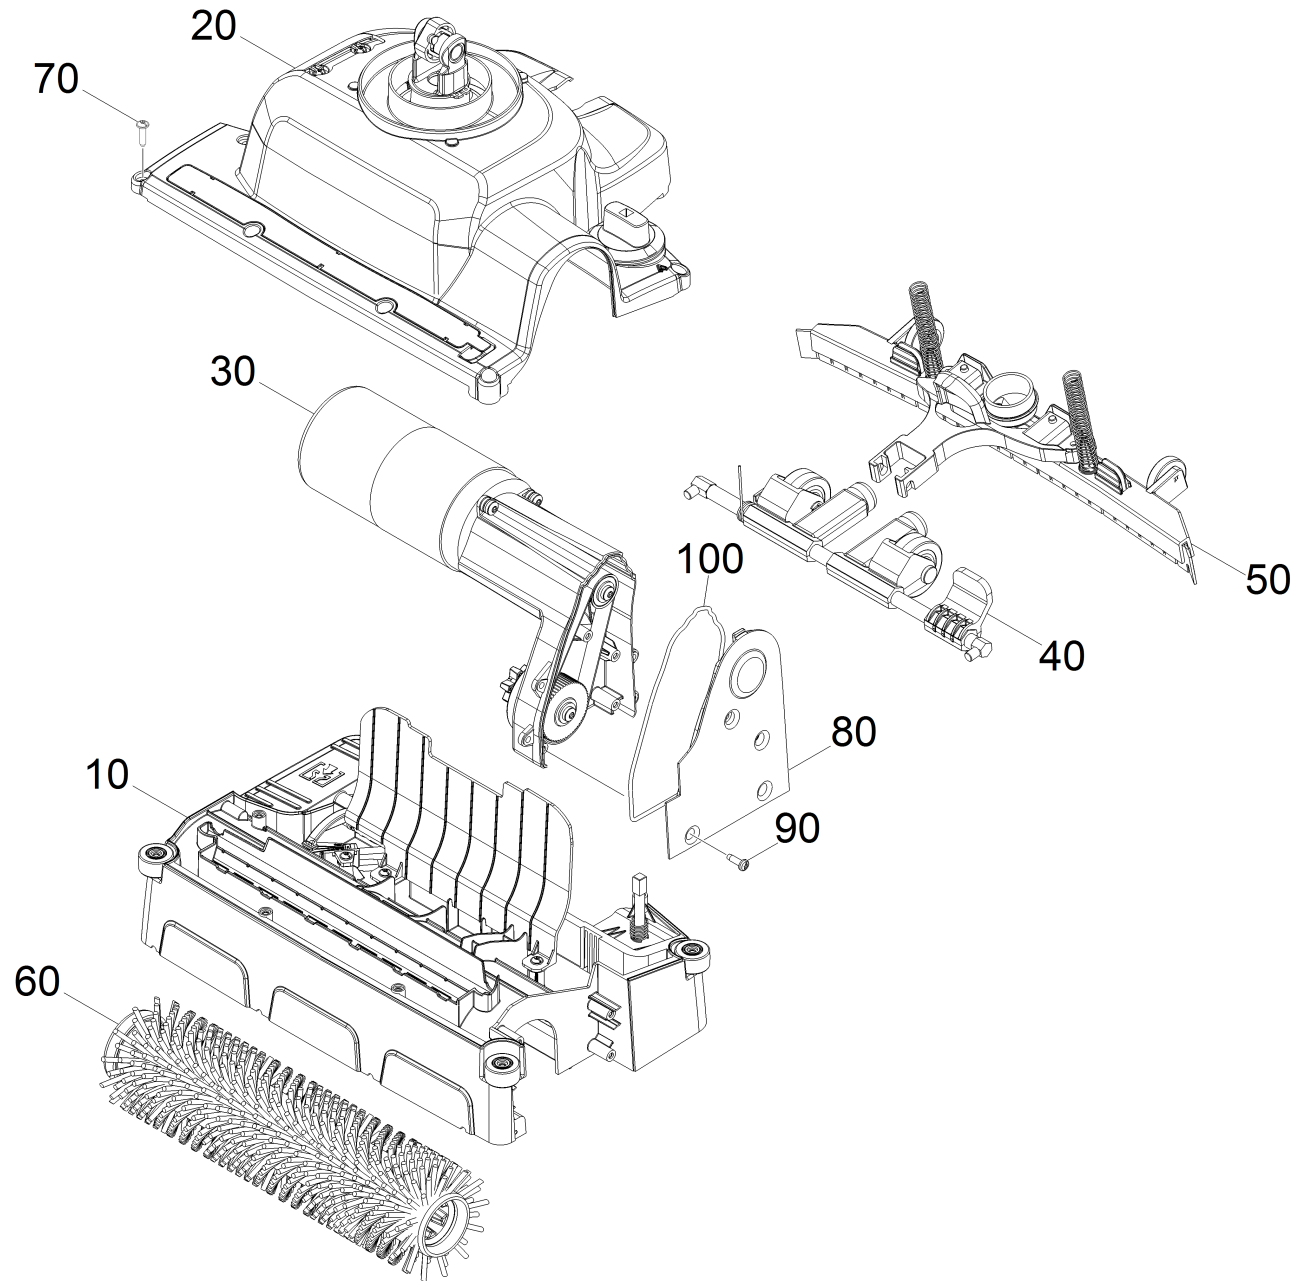

# 40 Brush-head complete (4.037-025.0)

Professional \ Floor cleaner \ Compact \ BR 35/12 C Bp Pack \ Spare parts list BR 35/12 \ Brush-head complete

## 40 Brush-head complete (4.037-025.0)

Professional \ Floor cleaner \ Compact \ BR 35/12 C Bp Pack \ Spare parts list BR 35/12 \ Brush-head complete

**KÄRCHER**

POS	Preces Nr.	Apraksts	Skaitis	Vienība	Zemsvētras piezīme
10		Brush housing complete	1.000	ST	
40	4.037-029.0	Carriage complete	1.000	ST	
20		Cover brush housing complete	1.000	ST	
80	5.037-275.0	Cover gear case	1.000	ST	
30		Gear case complete	1.000	ST	
100	6.273-037.0	Plombas aukla no porainas gumijas 3	1.000	M	TO ORDER AS CUT GOODS
60	4.037-039.0	Roller brush black	1.000	ST	
60	4.037-031.0	Roller brush complete red	1.000	ST	
60	4.037-038.0	Roller brush green	1.000	ST	
60	4.037-037.0	Roller brush orange	1.000	ST	
60	4.037-036.0	Roller brush white	1.000	ST	
90	7.303-039.0	Screw M5x16 -St-A2R (In6Rd)	4.000	ST	
70	7.303-108.0	Skrūve 5x20 -10.9-R2R (In6Rd)	12.000	ST	
50		Suction bar complete	1.000	ST	