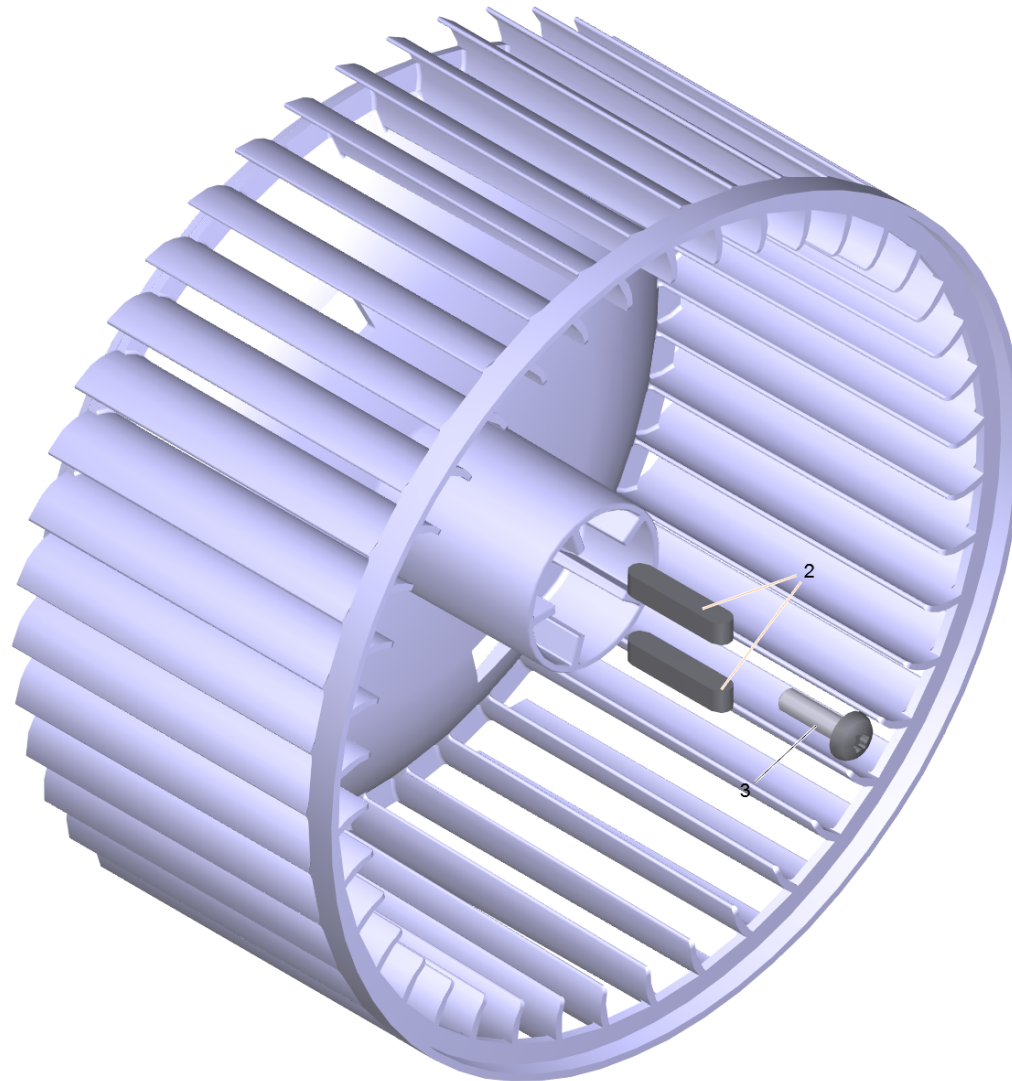

12 Conversion kit blower wheel (2.644-230.0)

Professional \ High pressure cleaner hotwater \ Electric motor \ HDS 13/20-4 SX *EU-I \ Spare parts list HDS 13/20-4SX \ Blower \ Conversion kit blower wheel

POS	Article no.	Description	Quantity	Unit
2	7.318-111.0	Parallel key A 6x6x36 -C45K DIN 6885-1	2	PC
3	6.304-053.0	Screw M6X20-ZNBHL (Precote 30-3)	1	PC