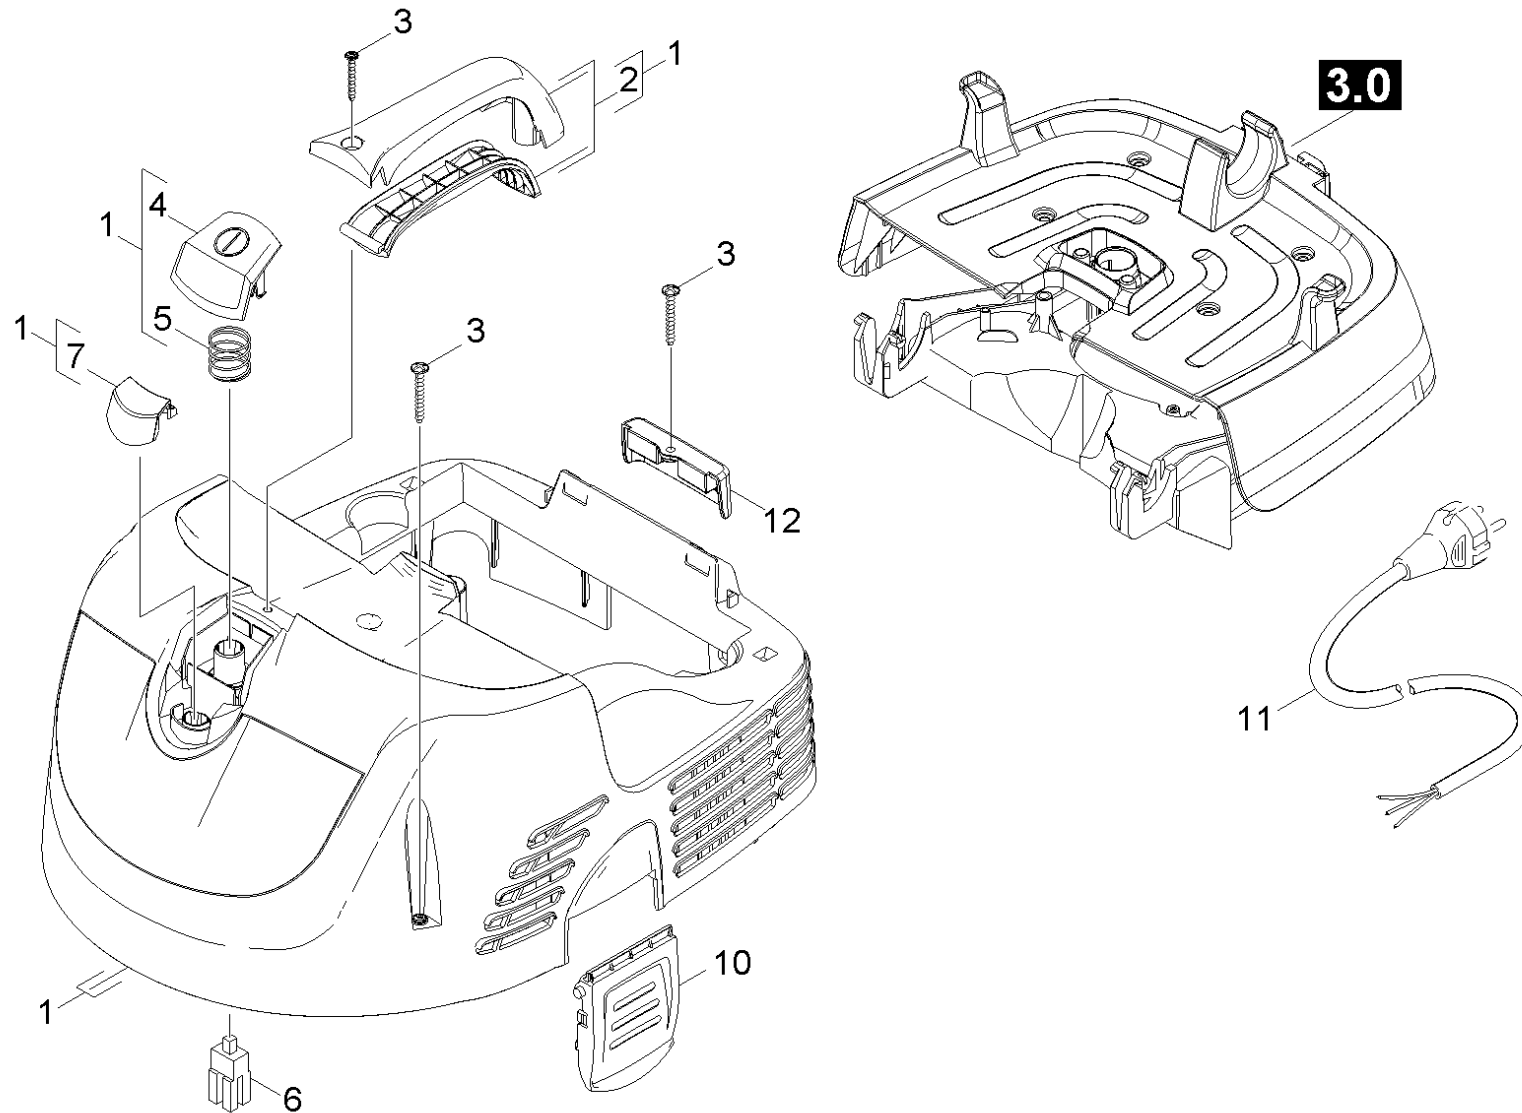

10 Cover

Professional \ Vacuum cleaner \ Wet-/dry vacuum cleaner \ NT 35/1 Ap *EU \ Spare parts list NT 35/1 Ap *EU \ Cover

10 Cover

Professional \ Vacuum cleaner \ Wet-/dry vacuum cleaner \ NT 35/1 Ap *EU \ Spare parts list NT 35/1 Ap *EU \ Cover

KÄRCHER

POS	Article no.	Description	Quantity	Unit	Remark
1	4.066-399.0	Cover complete only for replacement NT 2	1	PC	
2	4.321-213.0	Handhold complete only for replacement	1	PC	
3	7.303-086.0	Screw 5x30 -10.9-R2R (K-In6Rd)	5	PC	
4	4.324-072.0	Set pushbutton only for replacement	1	PC	
5	5.332-934.0	Spring Pushbutton on/off	1	PC	
6	6.630-437.0	Switch on/off	1	PC	
7	5.324-149.0	Pushbutton closed	1	PC	
10	5.033-256.3	Strap closure	2	PC	
11	6.647-263.3	Power cable 7,5m PVC *EU	1	PC	*EU
12	5.033-744.3	Covering cap	1	PC	