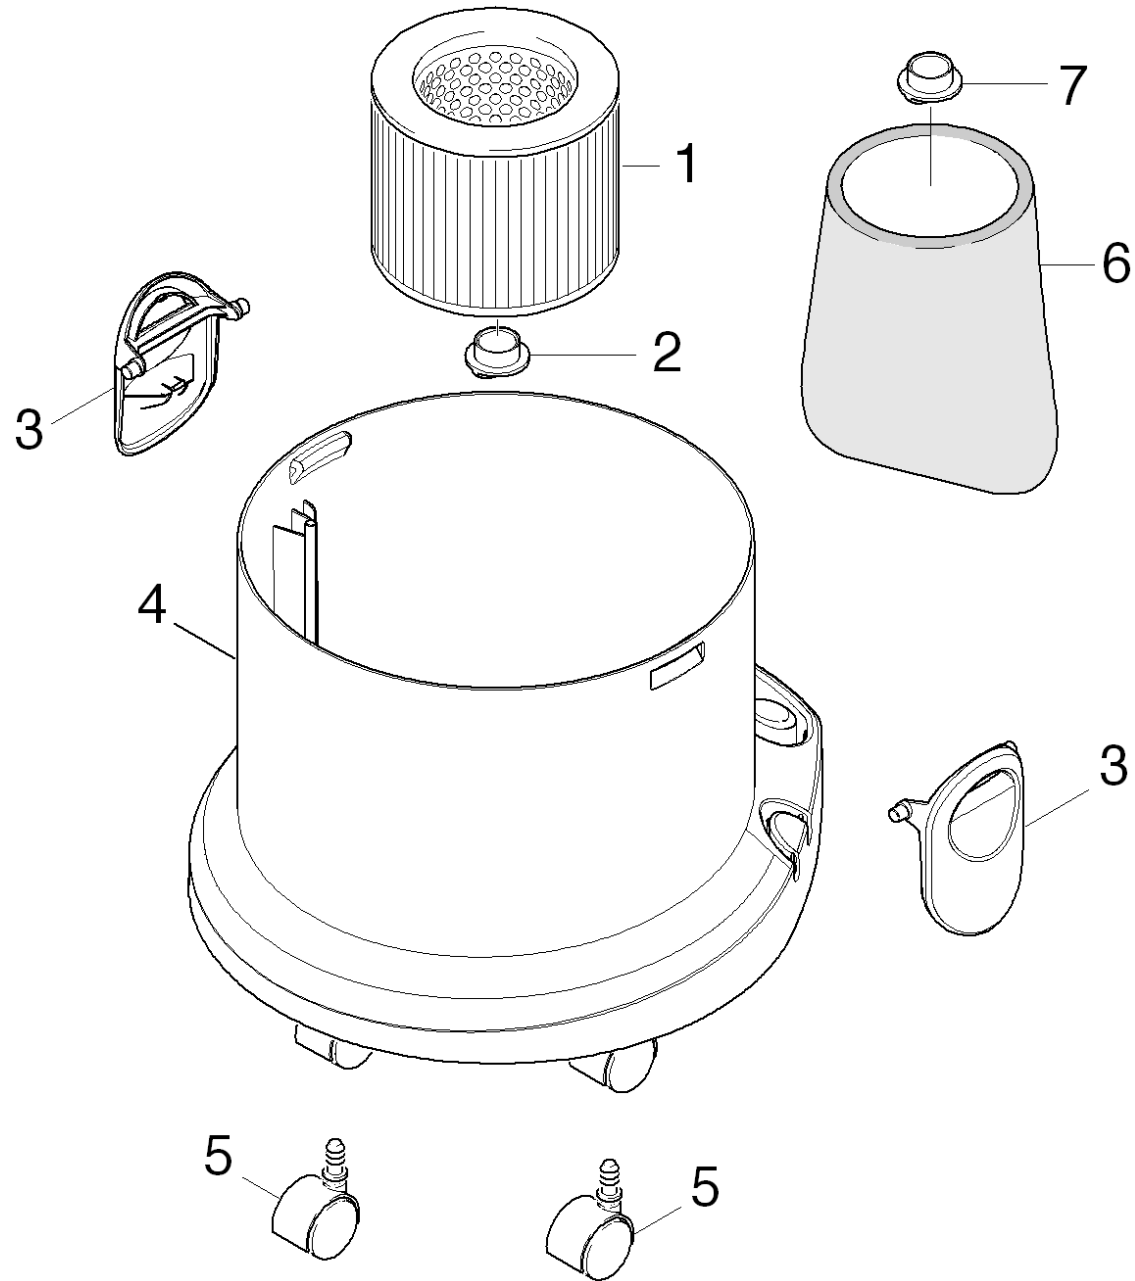

10 Appliance individual parts

Home and Garden \ Vacuum cleaner \ Wet-/Dry vacuum cleanerwet \ A 2004 *EU II \ Spare parts list A 2004 \ Appliance individual parts

10 Appliance individual parts

Home and Garden \ Vacuum cleaner \ Wet-/Dry vacuum cleanerwet \ A 2004 *EU II \ Spare parts list A 2004 \ Appliance individual parts

POS	Article no.	Description	Quantity	Unit
1	6.414-552.0	Cartridge filter WD/SE	1.000	ST
2	4.075-012.0	Closure complete	1.000	ST
3	5.075-033.0	Closure	2.000	ST
4	5.070-667.0	Tank	1.000	ST
5	6.435-353.0	Castor D 42	4.000	ST
6	5.731-595.0	Filter	1.000	ST
7	9.036-691.0	Covering cap	1.000	ST