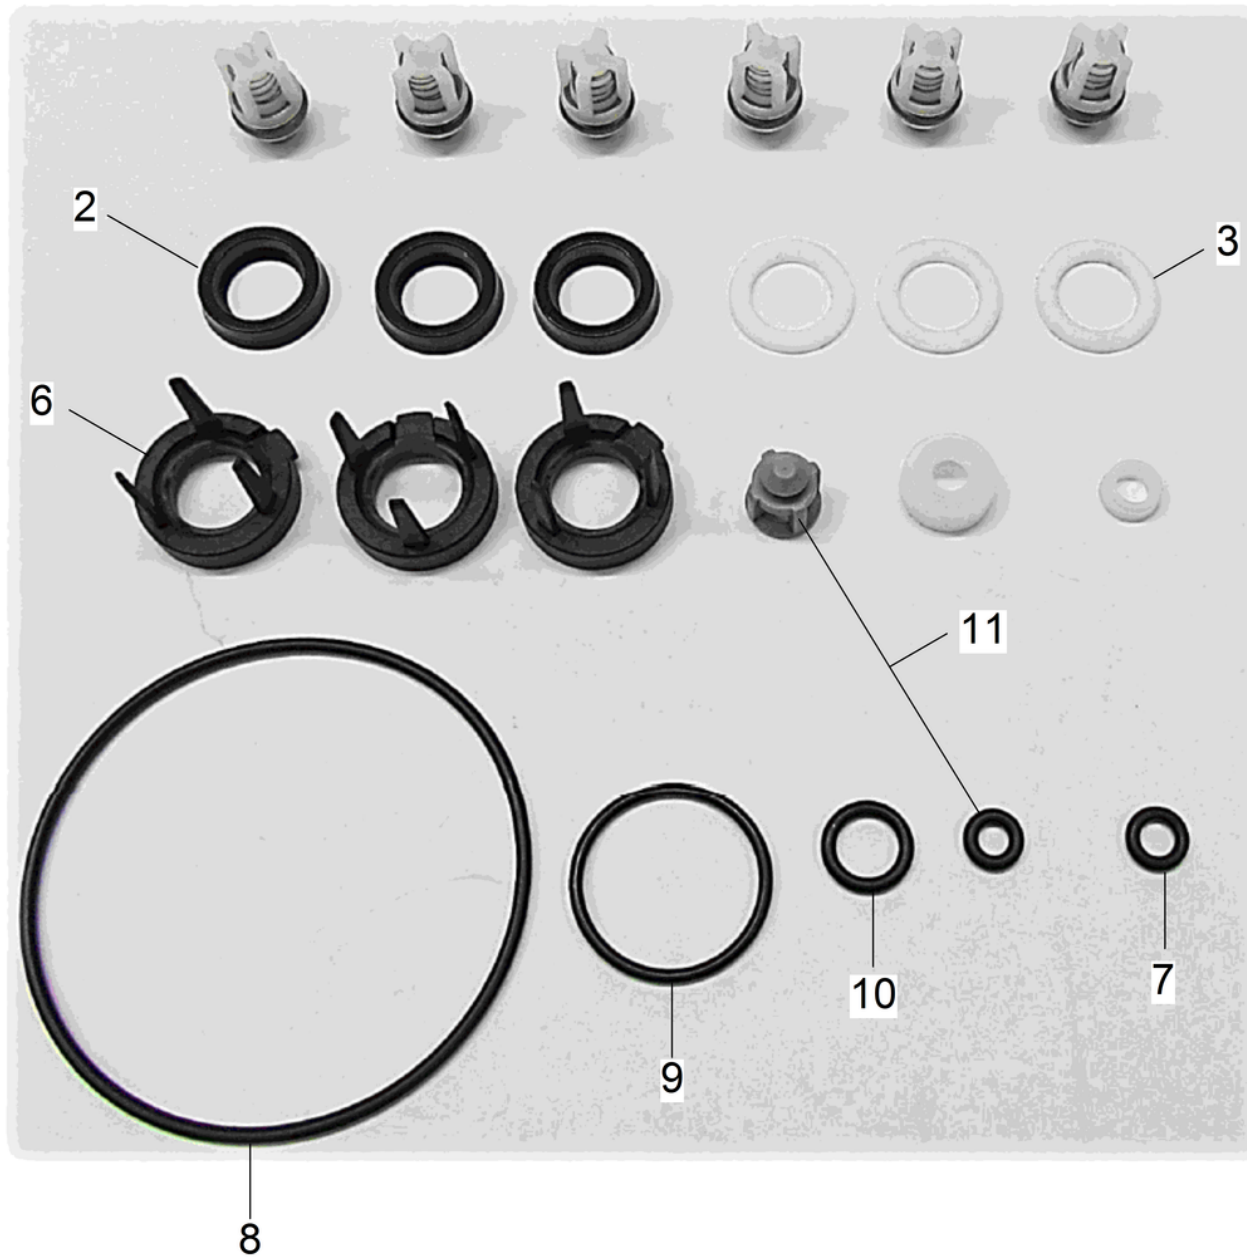

100 Pump set HDC (2.885-377.0)

Home and Garden \ High pressure cleaner cold water \ Electric motor \ Others \ PRO HD 800 Plus *EU \ Spare parts list ProHD 800 Plus *EU \ Pump set \ Cylinder head \ Pump set HDC

KÄRCHER

POS	Article no.	Description	Quantity	Unit
2	6.363-435.0	Grooved ring 12x17x4,25/2,5	3	PC
7	6.363-606.0	O-Ring seal 4,7 x 1,9 -NBR70	1	PC
10	6.362-101.0	O-Ring seal 8 X 2	1	PC
9	6.362-562.0	O-Ring seal 21,95X 1,78-NBR 90	1	PC
8	6.363-616.0	O-Ring seal 60,0x2,0 -NBR70	1	PC
6	5.116-381.0	Supporting disk	3	PC
11	4.584-022.0	Valve pin complete	1	PC
3	5.116-380.0	Washer piston guidance	3	PC