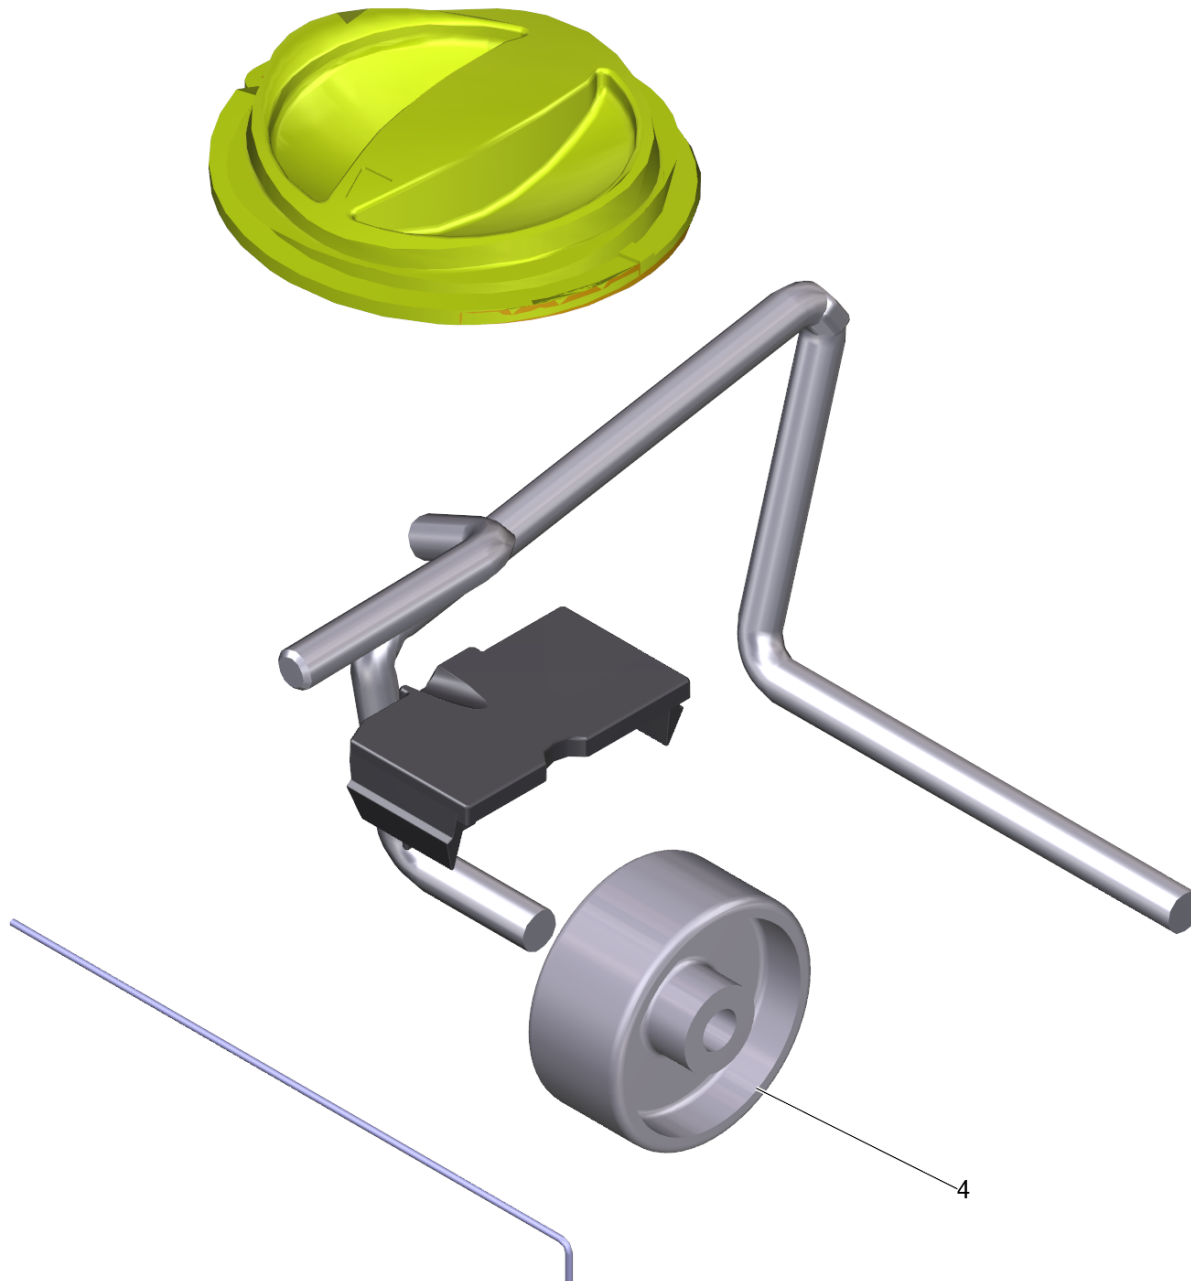

209 Adjusting wheel complete (4.515-316.0)

Professional \ Vacuum cleaner \ Dry vacuum cleaner \ CV 38/2 Adv *EU \ Adjusting wheel complete

209 Adjusting wheel complete (4.515-316.0)

Professional \ Vacuum cleaner \ Dry vacuum cleaner \ CV 38/2 Adv *EU \ Adjusting wheel complete

POS	Article no.	Description	Quantity	Unit
4	5.515-069.0	Wheel	1.000	ST