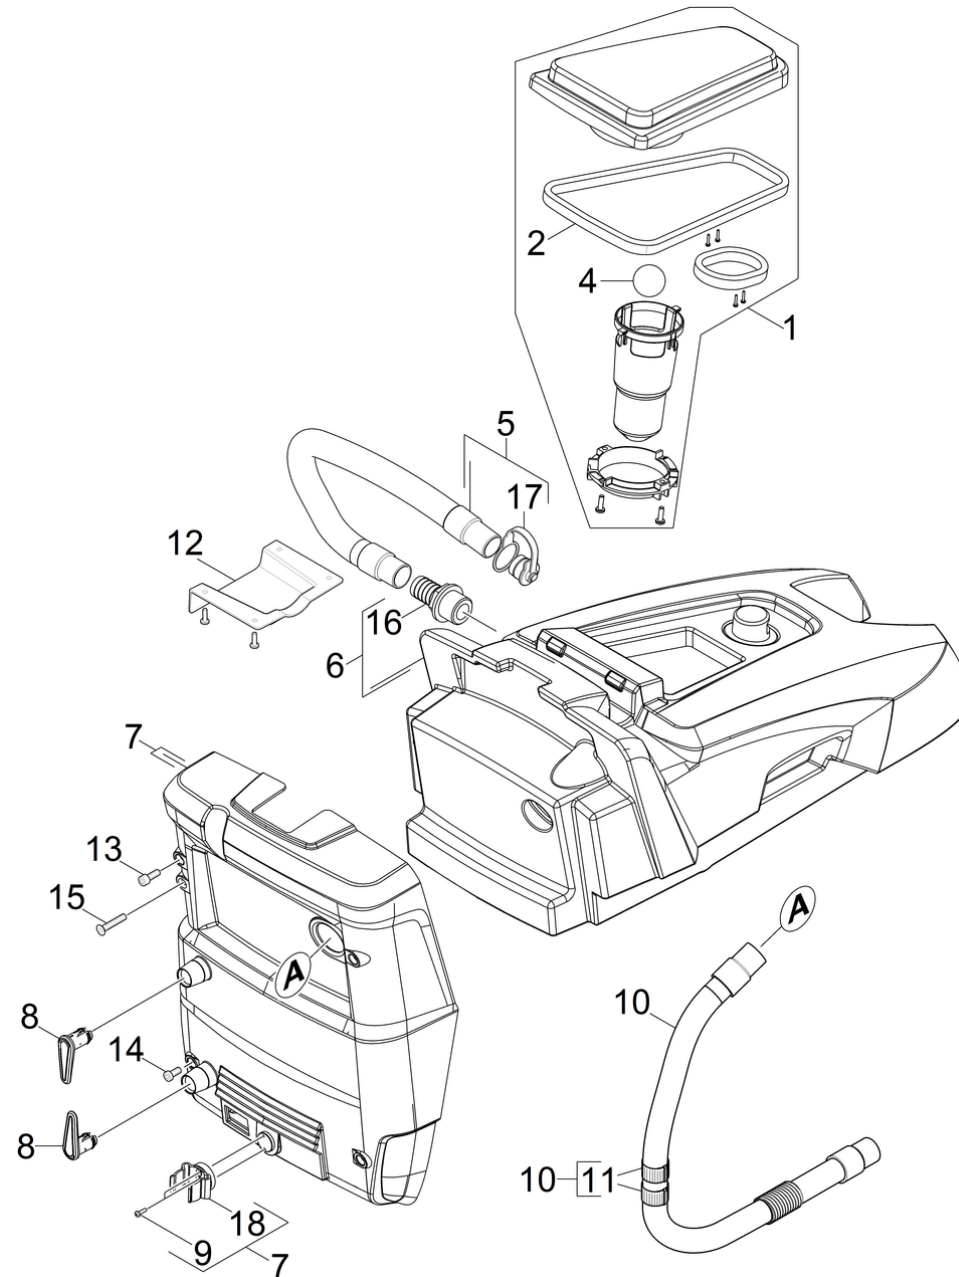

# 32 Tank waste water

Professional \ Floor cleaner \ Compact \ BD 40/12 C BC \ Spare parts list BD 40/12 C \ Tank \ Tank waste water

## 32 Tank waste water

Professional \ Floor cleaner \ Compact \ BD 40/12 C BC \ Spare parts list BD 40/12 C \ Tank \ Tank waste water

**KÄRCHER**

POS	Article no.	Description	Quantity	Unit	Foot note text
8	5.044-661.0	Catch for cable yellow	2.000	ST	
18	6.680-189.0	Clamp BD 40/12	1.000	ST	
11	6.373-976.0	Clamp for drain hose	1.000	ST	
16	6.680-177.0	Connection nipple BD 40/12 C	1.000	ST	
15	7.305-613.0	Countersunk screw M 6x50-A2-70 ISO 2010	1.000	ST	
7	6.680-162.0	Covering cap cover complete	1.000	ST	
12	5.033-692.0	Covering cap waste water tank	1.000	ST	
1	6.680-165.0	Cover plate complete BD 40/12 C	1.000	ST	
17	6.680-188.0	Cover plate drain hose BD 40/12 C	1.000	ST	
13	7.306-143.0	Cylinder head screw M6x25 -A4-70 ISO 47	2.000	ST	
5	6.680-098.0	Drain hose set	1.000	ST	
10	6.680-089.0	Hose extraction system	1.000	ST	
14	7.306-031.0	Screw M 6x16-A2-70 DIN 7984	2.000	ST	
2	6.680-083.0	Seal profile	1.000	ST	
9	7.303-006.0	Sheet metal screw ST3,5X9,5-ST-A2E ISO	2.000	ST	
4	6.680-118.0	Sphere D35	1.000	ST	
6	6.680-097.0	Waste water tank complete	1.000	ST	GREY
6	6.680-148.0	Waste water tank complete yellow	1.000	ST	YELLOW