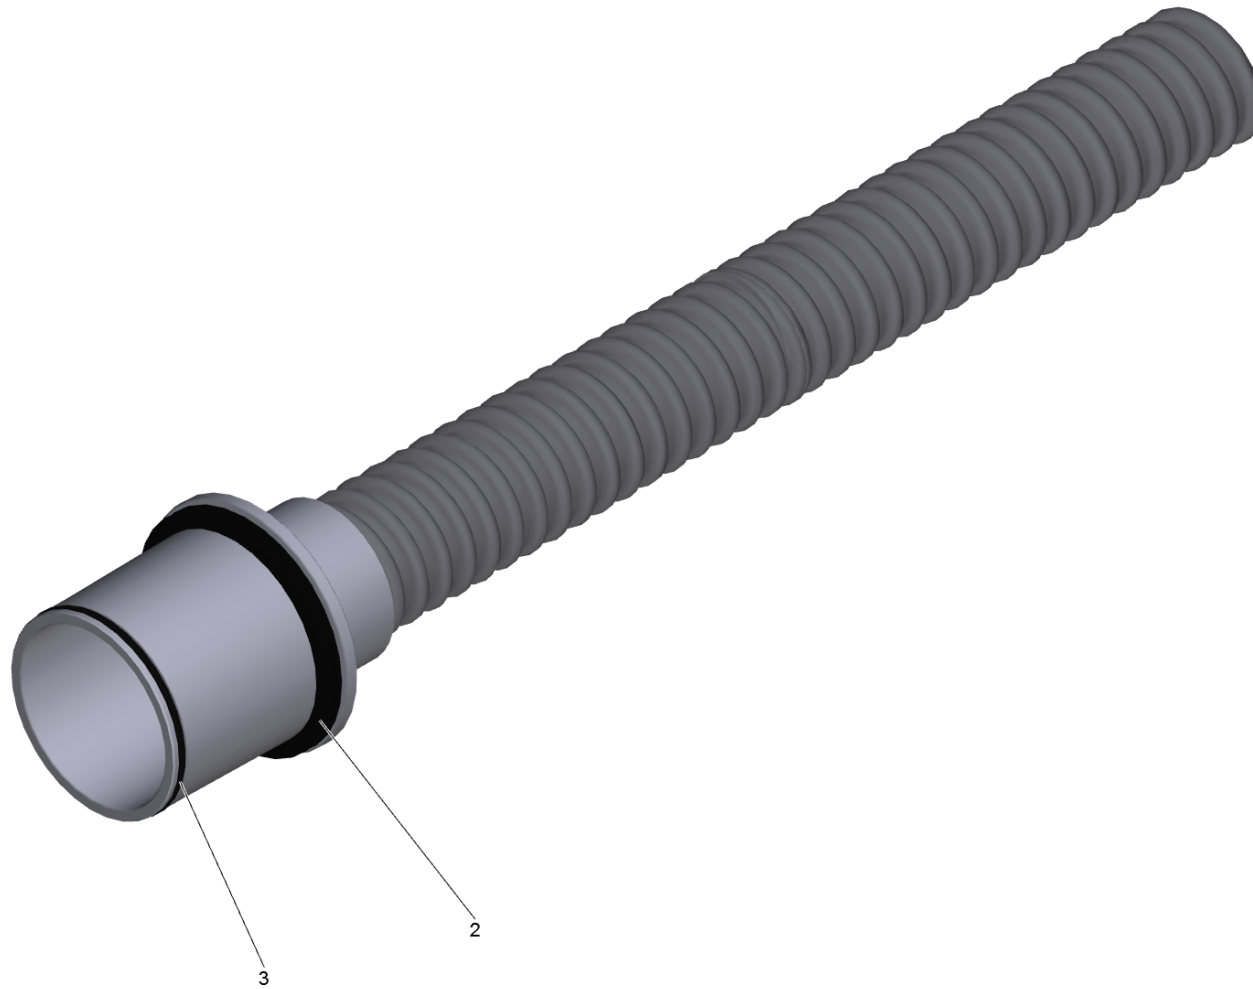

# 100 FRV 30 suction hose DN 32 (4.440-938.0)

Professional \ High pressure cleaner hotwater \ Accessories \ FRV TR 30 \ Spare parts list FRV TR 30 \ FRV 30 suction hose DN 32

## 100 FRV 30 suction hose DN 32 (4.440-938.0)

Professional \ High pressure cleaner hotwater \ Accessories \ FRV TR 30 \ Spare parts list FRV TR 30 \ FRV 30 suction hose DN 32

POS	Article no.	Description	Quantity	Unit
2	6.273-009.0	Joint ring EPDM	1.000	ST
3	6.363-340.0	O-Ring 50 x 2,2 NBR 80	1.000	ST