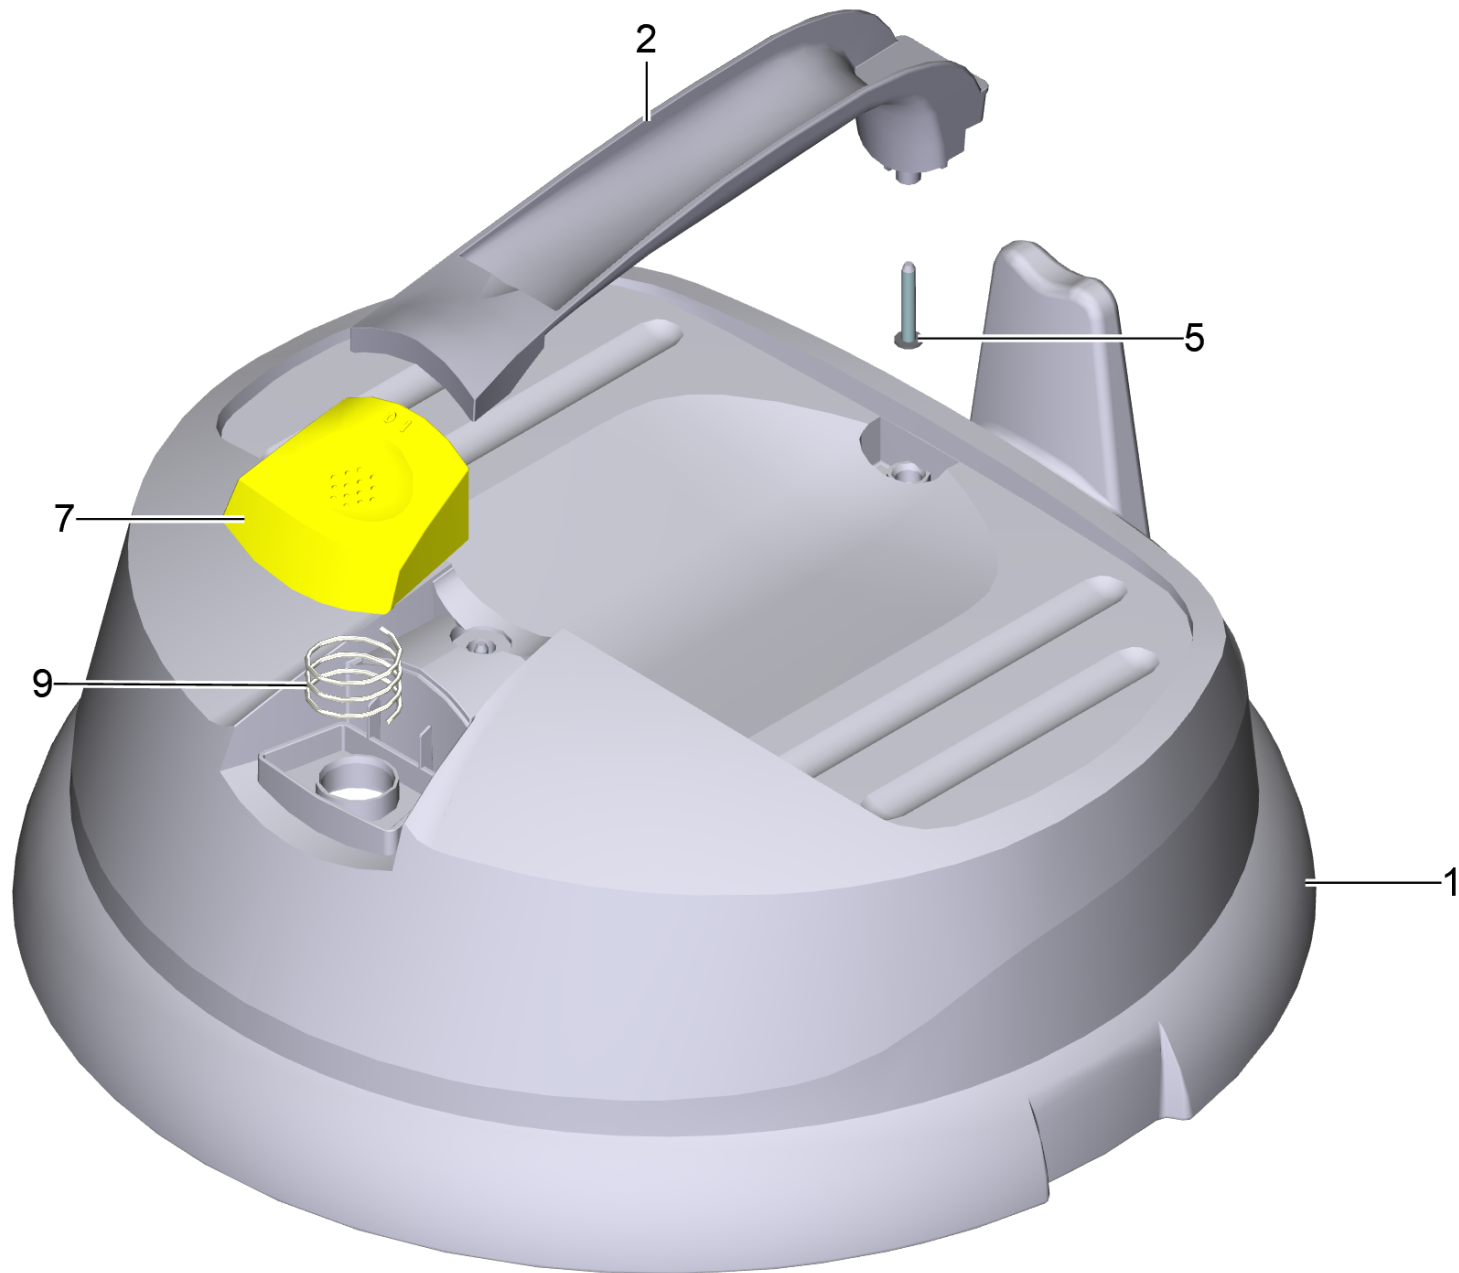

27 Cover complete only for replacement (4.066-391.0)

Professional \ Vacuum cleaner \ Wet-dry vacuum cleaner \ NT 27/1 *EU \ Spare parts list NT 27/1 \ Cover complete only for replacement

27 Cover complete only for replacement (4.066-391.0)

Professional \ Vacuum cleaner \ Wet-/dry vacuum cleaner \ NT 27/1 *EU \ Spare parts list NT 27/1 \ Cover complete only for replacement

POS	Article no.	Description	Quantity	Unit
1	5.069-006.0	Cover	1	PC
2	5.321-711.0	Handhold	1	PC
	Item text2: 40663240			
7	5.324-140.0	Pushbutton yellow	1	PC
	Item text2: 40663240			
9	5.332-457.0	Spring switch	1	PC
	Item text2: 40663240			
5	7.303-084.0	Screw 4x25-10.9-R2R (K-In6Rd)	2	PC
	Item text2: 40663240			