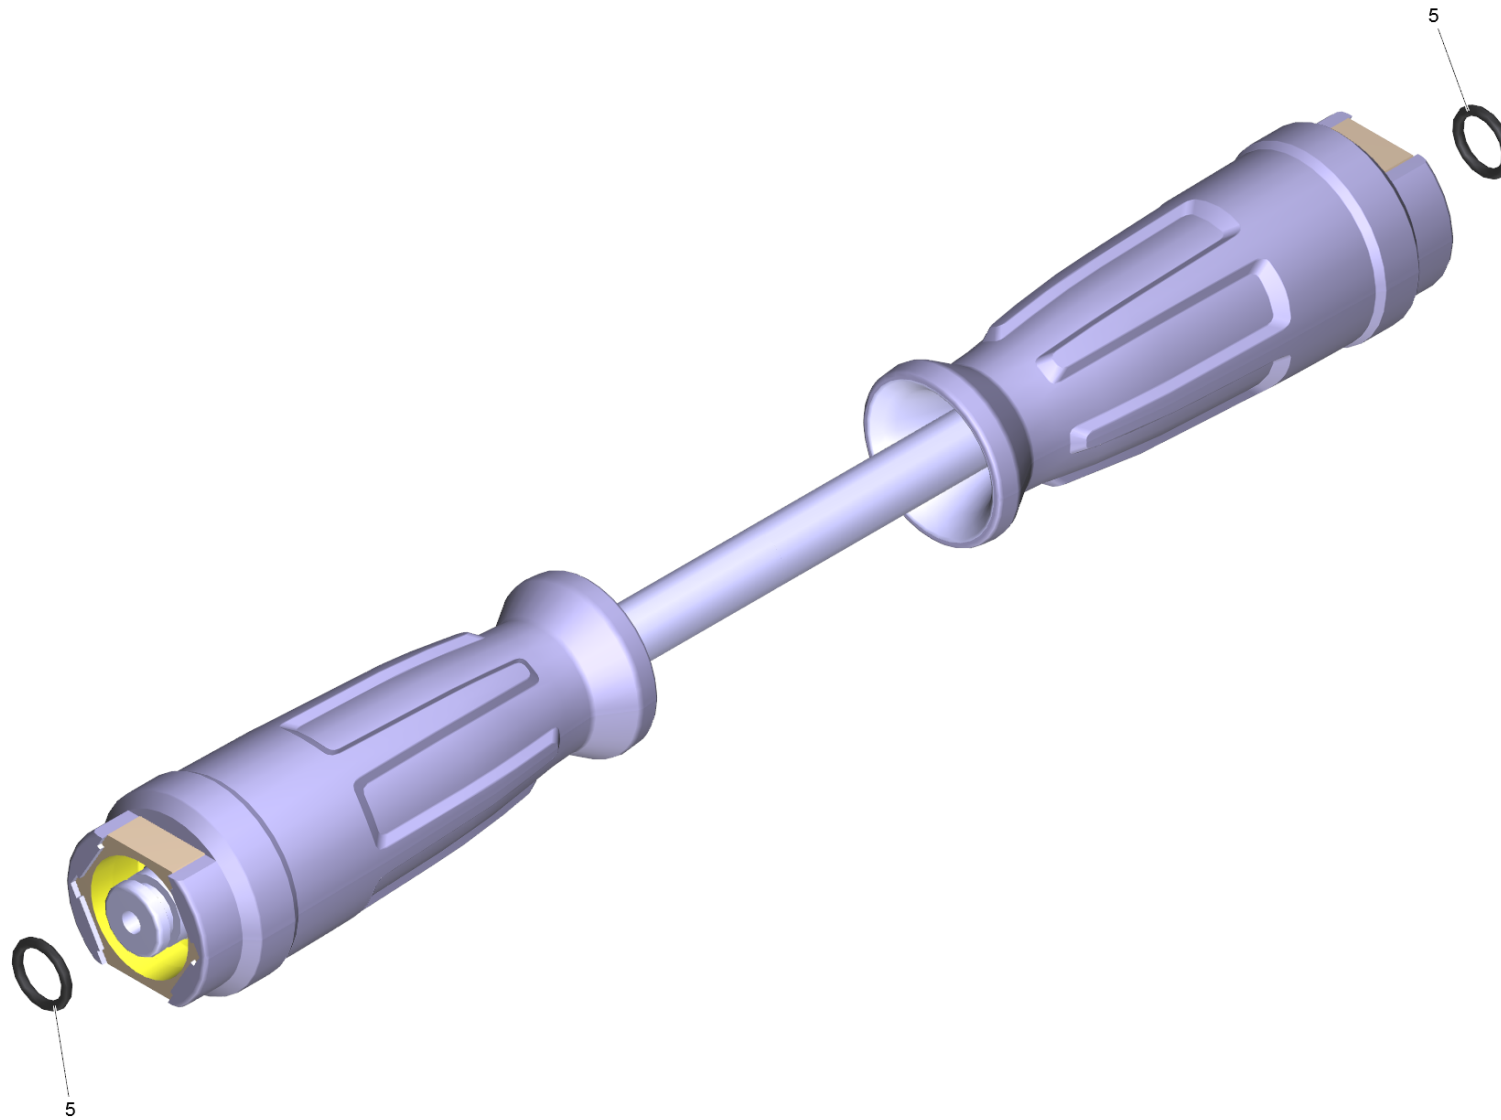

# 36 Hose assembly TR DN10 max.25MPa 10m (6.110-041.0)

Professional \ High pressure cleaner cold water \ Electric motor \ HD 17/14-4S Plus \*EU \ Spare parts list HD 17/14-4S Plus \*EU \ Hose assembly TR DN10 max.25MPa 10m

## 36 Hose assembly TR DN10 max.25MPa 10m (6.110-041.0)

Professional \ High pressure cleaner cold water \ Electric motor \ HD 17/14-4S Plus \*EU \ Spare parts list HD 17/14-4S Plus \*EU \ Hose assembly TR DN10 max.25MPa 10m

POS	Article no.	Description	Quantity	Unit
5	2.880-154.0	O-Ring kit	1	PC