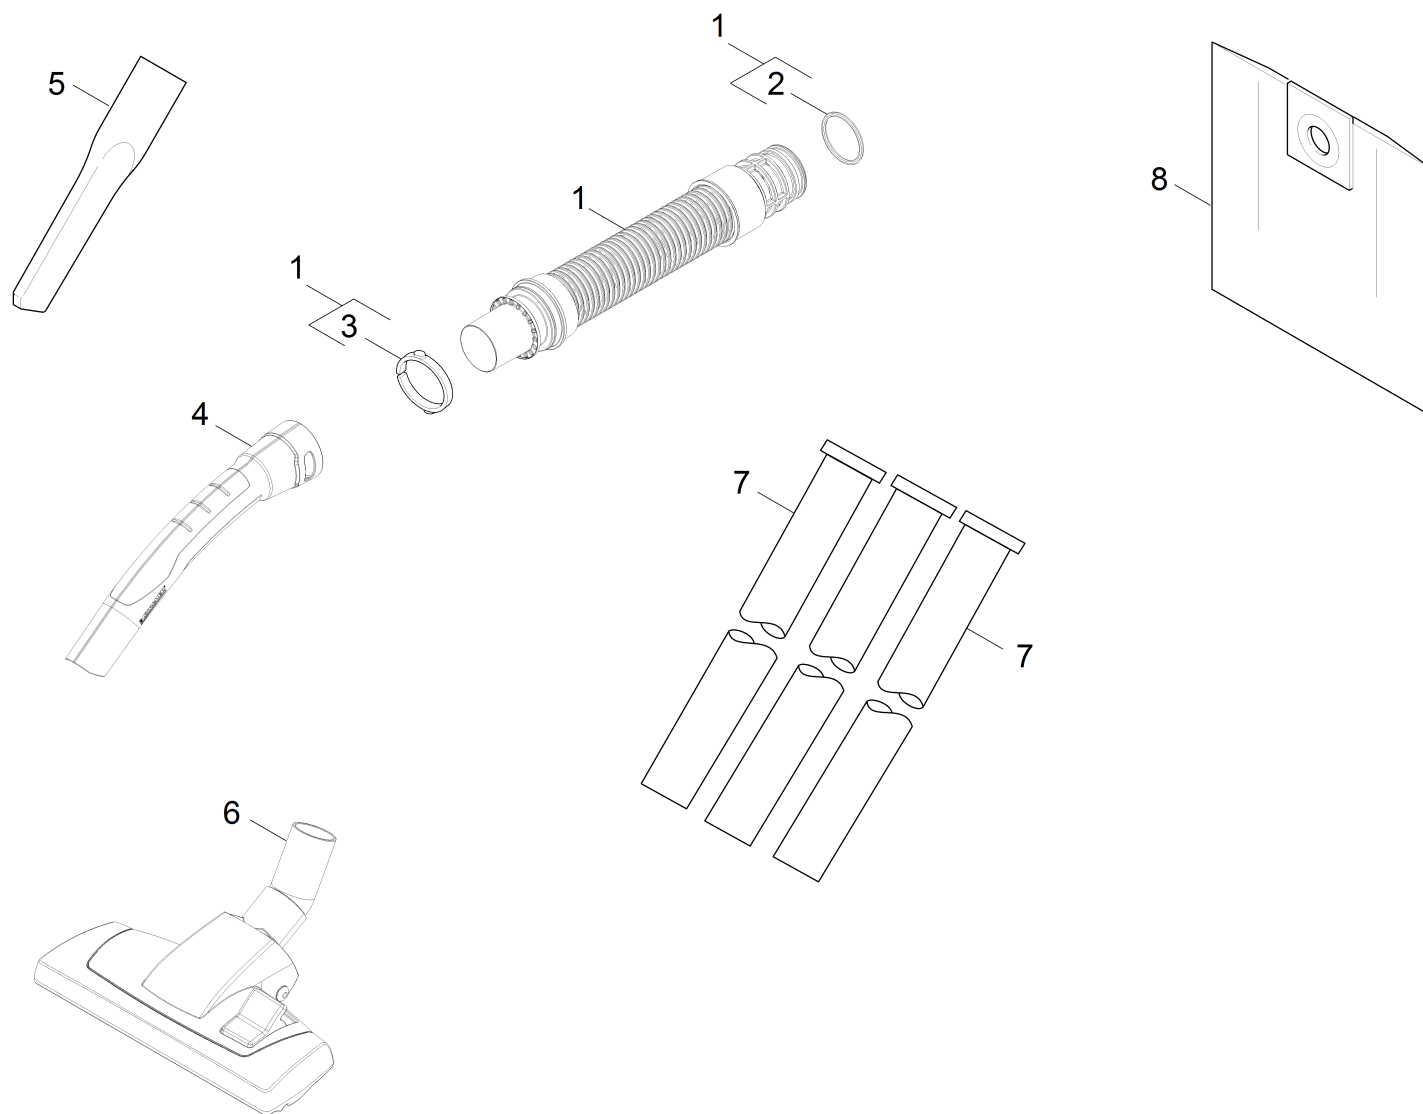

999 Accessories

Overview technical documents/Professional/Vacuum cleaner/Dry vacuum cleaner/T 7/1 Classic *EU (1.527-181.0)/Spare parts list T 7/1 Classic *EU/999 Accessories

999 Accessories

Overview technical documents/Professional/Vacuum cleaner/Dry vacuum cleaner/T 7/1 Classic *EU (1.527-181.0)/Spare parts list T 7/1 Classic *EU/999 Accessories

Rez.daļas/nodil.pakļ.daļas	Poz.	Materiāla Nr.	Nosaukums	Daudzums	Pārdoš. vienība
X	1	2.889-100.0	Suction hose complete replacement	1.000	ST
	2	6.362-163.0	O-Ring seal 30,2 X 3,0-NBR 70	1.000	ST
X	3	6.645-688.0	Spring washer suction hose	1.000	ST
X	4	5.322-166.0	Hand grip suction hose curved	1.000	ST
X-X	5	9.770-638.0	Crevice nozzle	1.000	ST
	6	6.907-496.0	Combination nozzle packaged RD 270 NW35	1.000	ST
X	7	5.481-010.0	Suction tube	3.000	ST
	7	2.643-464.0	Set suction tube	1.000	ST
X-X	8	6.904-084.0	Filter bags fleece 10 St.	1.000	ST