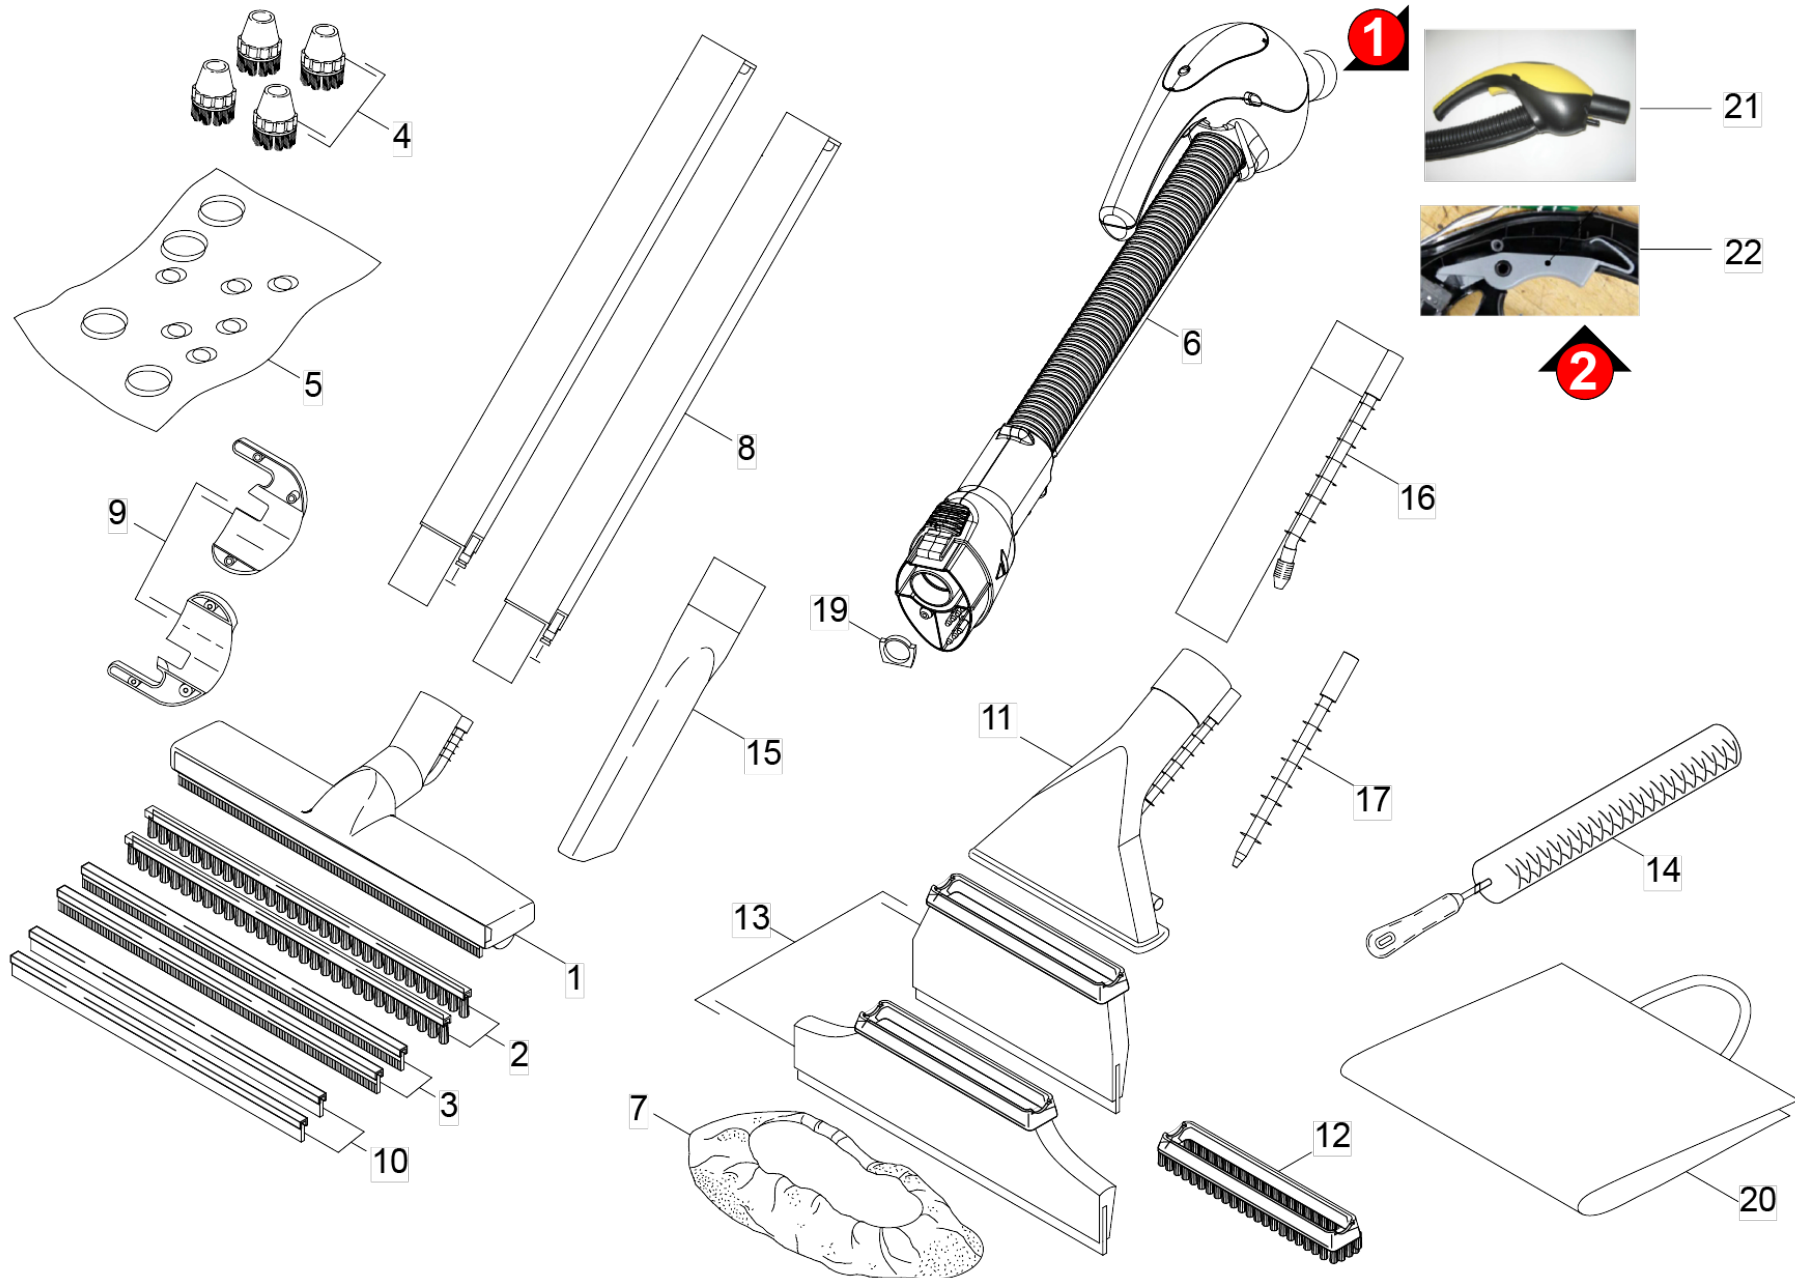

30 Accessories

Home and Garden \ Steamer \ SV 1802 *EU \ Spare parts list SV 1802 \ Accessories

30 Accessories

Home and Garden \ Steamer \ SV 1802 *EU \ Spare parts list SV 1802 \ Accessories

POS	Article no.	Description	Quantity	Unit	Foot note text
9	6.402-036.0	Bracket for replacement SV1802/1902	1	PC	
12	6.402-041.0	Brush-corona SV 1802/1902	1	PC	
14	6.402-043.0	Brush pipe cleaning replacement SV	1	PC	
15	6.900-385.0	Crevice nozzle DN35	1	PC	
17	6.402-045.0	Extension point jet nozzle SV 1802/1902	1	PC	
1	6.402-034.0	Floor tool only for replacement SV1802/1	1	PC	
19	5.439-002.0	Form seal steam hose replacement SV	1	PC	
7	2.863-344.0	Hand nozzle cover set	1	PC	
11	6.402-040.0	Housing hand nozzle upholstery nozzle	1	PC	
22	6.402-178.0	Lever steam hose replacement SV 7	1	PC	VERSION 2
21	6.402-174.0	Lever steam hose replacement SV 1802/190	1	PC	VERSION 1
5	6.402-005.0	O-Ring seal set SV 1802/1902	1	PC	
20	6.402-048.0	Pocket accessories SV	1	PC	
16	6.402-044.0	Point jet nozzle SV 1802/1902	1	PC	
4	2.860-231.0	Set brushes SV	1	PC	
13	6.402-042.0	Set rubber lip hand nozzle SV 1802/1902	1	PC	
6	6.402-185.0	Steam hose replacement new SV1802/1902	1	PC	
2	6.402-037.0	Strip set brush lamellas SV1802/1902	1	PC	
10	6.402-039.0	Strip set hard rubber SV1802/1902	1	PC	
3	6.402-038.0	Strip set rubber SV1802/1902	1	PC	
8	6.402-060.0	Suction tube complete replacement SV 190	2	PC	
18	6.905-998.0	Upholstery nozzle complete NW35	1	PC	