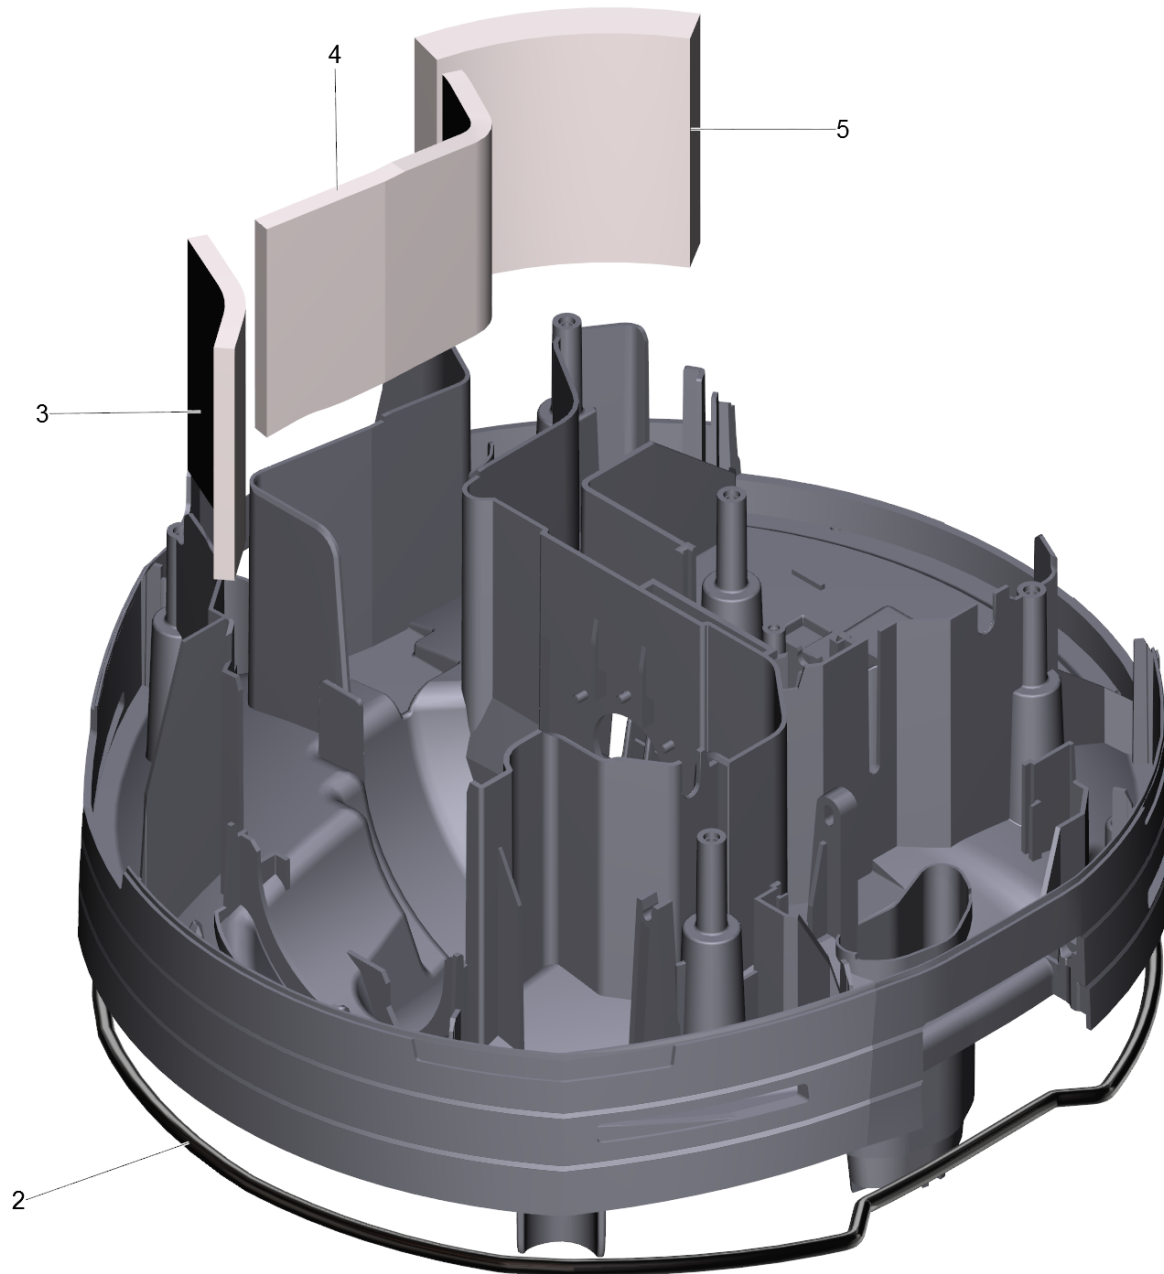

35 Set base plate for replacement NT22 Bp (4.071-601.0)

Professional \ Vacuum cleaner \ Wet-dry vacuum cleaner \ NT 22/1 Ap Bp Pack *CUL \ Set base plate for replacement NT22 Bp

35 Set base plate for replacement NT22 Bp (4.071-601.0)

Professional \ Vacuum cleaner \ Wet-/dry vacuum cleaner \ NT 22/1 Ap Bp Pack *CUL \ Set base plate for replacement NT22 Bp

POS	Article no.	Description	Quantity	Unit
2	6.273-079.0	Seal string D6	1	PC
3	6.286-048.0	Insulation mat motor	1	PC
4	6.286-049.0	Insulation mat exhaust air	1	PC
5	6.286-050.0	Foam NT22/1 Ap Bp Pack L	1	PC