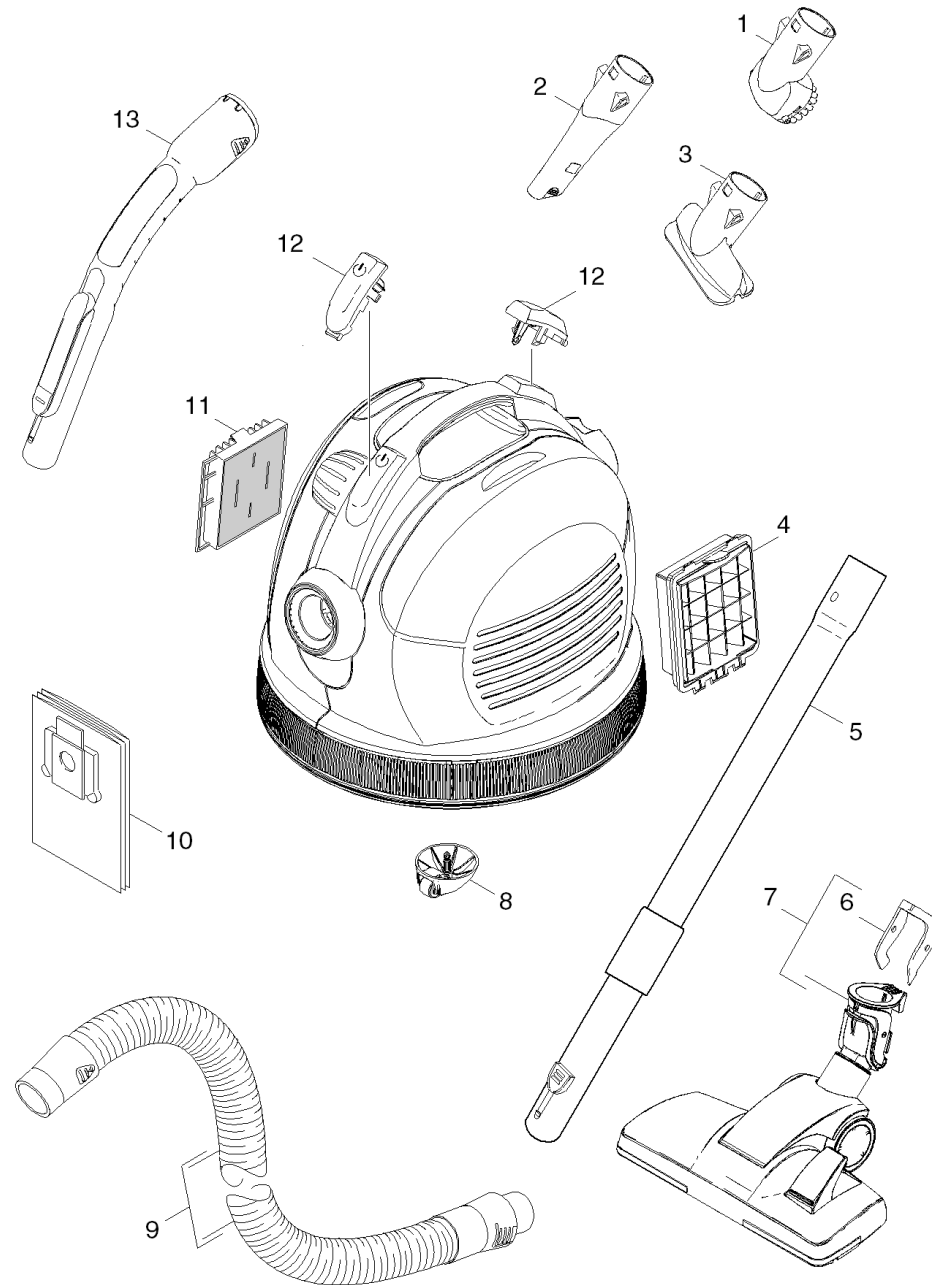

# Short spare parts list

Home and Garden \ Vacuum cleaner \ Dry vacuum cleaner \ VC 6 \*EU \ Short spare parts list

## Short spare parts list

Home and Garden \ Vacuum cleaner \ Dry vacuum cleaner \ VC 6 \*EU \ Short spare parts list

The KÄRCHER logo is displayed in a bold, black, sans-serif font. The letter 'A' is stylized with a horizontal bar through its center. Below the text is a solid yellow horizontal bar.

POS	Article no.	Description	Quantity	Unit
8	4.195-063.0	Castor complete	1.000	ST
2	4.195-202.0	Crevice nozzle telescope	1.000	ST
10	6.904-329.0	Filter bag replacement 5 Stueck	1.000	ST
4	6.414-805.0	Filter Ersatz EPA 12	1.000	ST
11	6.414-799.0	Filter motor complete	1.000	ST
7	4.195-296.0	Floor tool for replacement	1.000	ST
1	4.195-005.0	Furniture brush	1.000	ST
13	4.195-125.0	Hand tube complete	1.000	ST
6	5.195-233.0	Lever connection piece	1.000	ST
12	4.195-007.0	Pushbutton only for replacement	2.000	ST
9	6.901-058.0	Suction hose complete	1.000	ST
5	6.902-144.0	Telescopic tube complete	1.000	ST
3	4.195-004.0	Upholstery nozzle	1.000	ST