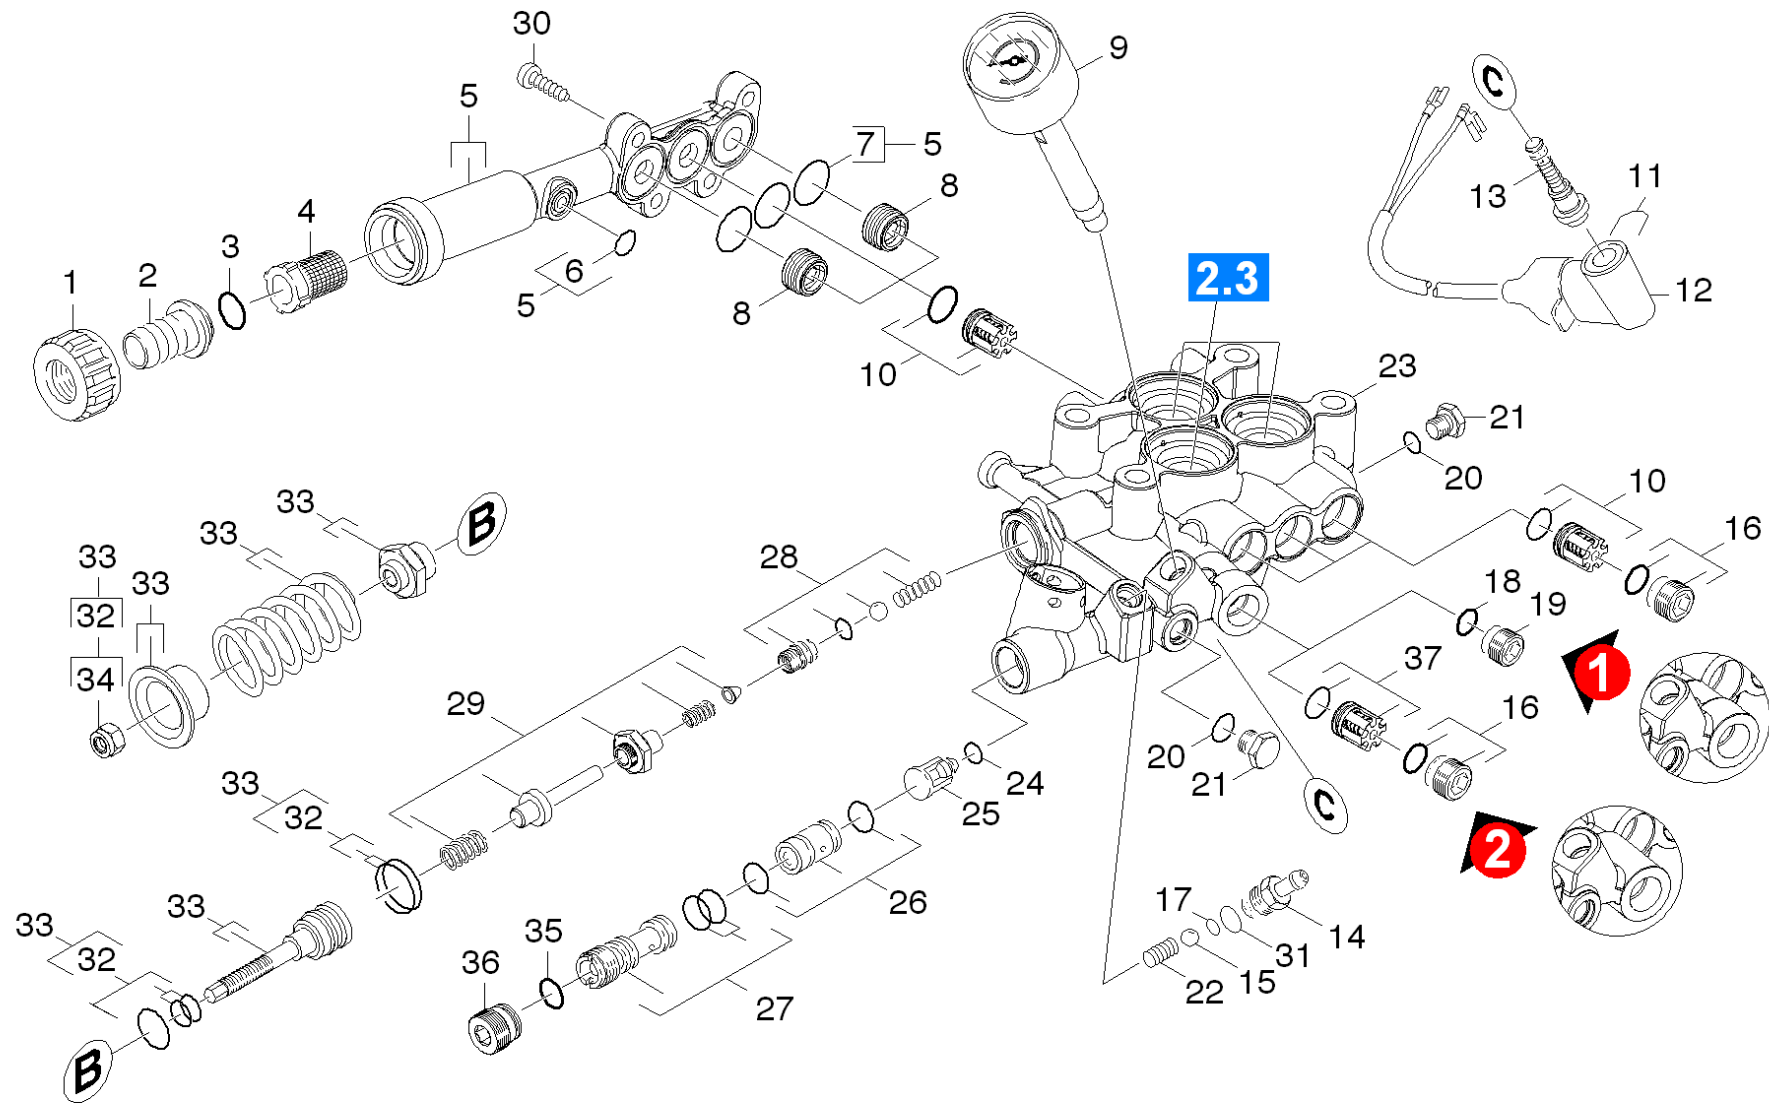

22 Cylinder head

Professional \ High pressure cleaner cold water \ Electric motor \ HD 6/16-4MX PLUS*EU \ Spare parts list HD 6/16 \ Pump set \ Cylinder head

22 Cylinder head

Professional \ High pressure cleaner cold water \ Electric motor \ HD 6/16-4MX PLUS*EU \ Spare parts list HD 6/16 \ Pump set \ Cylinder head

POS	Preces Nr.	Apraksts	Skaitis	Vieniba	Sērijas numurs no	Sērijas numurs līdz
1	5.310-076.0	Uzgrieznis	1.000	ST	0000000000	0000000000
2	5.443-291.0	Caurules nipelis	1.000	ST	0000000000	0000000000
3	6.362-161.0	Gredzenblīve 19,3 X 2,4	1.000	ST	0000000000	0000000000
4	6.414-141.0	Sieta filtrs	1.000	ST	0000000000	0000000000
5	4.064-005.0	Suction cover complete	1.000	ST	0000000000	0000000000
6	6.362-388.0	Gredzenblīve 8,0x1,5 -EPDM 70	1.000	ST	0000000000	0000000000
7	6.363-536.0	Gredzenblīve 21x1,5	3.000	ST	0000000000	0000000000
8	5.583-177.0	Vārsta skrūve M20x1	2.000	ST	0000000000	0000000000
9	4.423-024.0	Pressure gauge from 4.422-011.0	1.000	ST	0000000000	0000000000
10	2.884-512.0	Valve (3 Stueck)	2.000	ST	0000000000	0000000000
11	5.034-494.0	Retaining bracket	1.000	ST	0000000000	0000000000
12	4.744-168.0	Switch complete	1.000	ST		
Vienuma teksts 1: 1.524-101.0 / -108.0 / -109.0						
13	2.883-988.0	SPARE PARTS SET	1.000	ST	0000000000	0000000000
14	5.443-624.0	Nipelis	1.000	ST	0000000000	0000000000
15	7.401-908.0	Sfēra 7 G300 -1.4301 DIN 5401	1.000	ST	0000000000	0000000000
16	4.483-001.0	Valve screw	4.000	ST	0000000000	0000000000
17	6.363-597.0	O-Ring seal 5,28 x 1,78	1.000	ST	0000000000	0000000000
18	6.362-528.0	Gredzenblīve 9,5 X 2,0	1.000	ST	0000000000	0000000000
19	5.411-168.0	Valve screw M16x1	1.000	ST	0000000000	0000000000
20	6.362-690.0	Gredzenblīve 7x2 - NBR 70	2.000	ST	0000000000	0000000000
21	5.411-070.0	Vītņtapa	2.000	ST	0000000000	0000000000
22	5.332-258.0	Spirālveida atspere	1.000	ST	0000000000	0000000000
23	4.550-708.0	Cilinder head	1.000	ST	0000000000	0000000000
Vienuma teksts 1: 1.524-101.0 / -108.0 / -109.0						
24	6.363-613.0	Gredzenblīve 4 x 2 -NBR90	1.000	ST	0000000000	0000000000
25	5.584-091.0	Pretvārsta ass	1.000	ST	0000000000	0000000000
26	2.884-852.0	Spare part set nozzle insert	1.000	ST	0000000000	0000000000
27	4.769-052.0	Nozzle insert complete	1.000	ST	0000000000	0000000000
28	4.481-237.0	Valve seat complete only for replacement	1.000	ST	0000000000	0000000000
29	2.884-856.0	Spare part set excess-current	1.000	ST	0000000000	0000000000
30	7.306-023.0	cylinder head screw	4.000	ST	0000000000	0000000000
31	6.362-690.0	Gredzenblīve 7x2 - NBR 70	1.000	ST	0000000000	0000000000