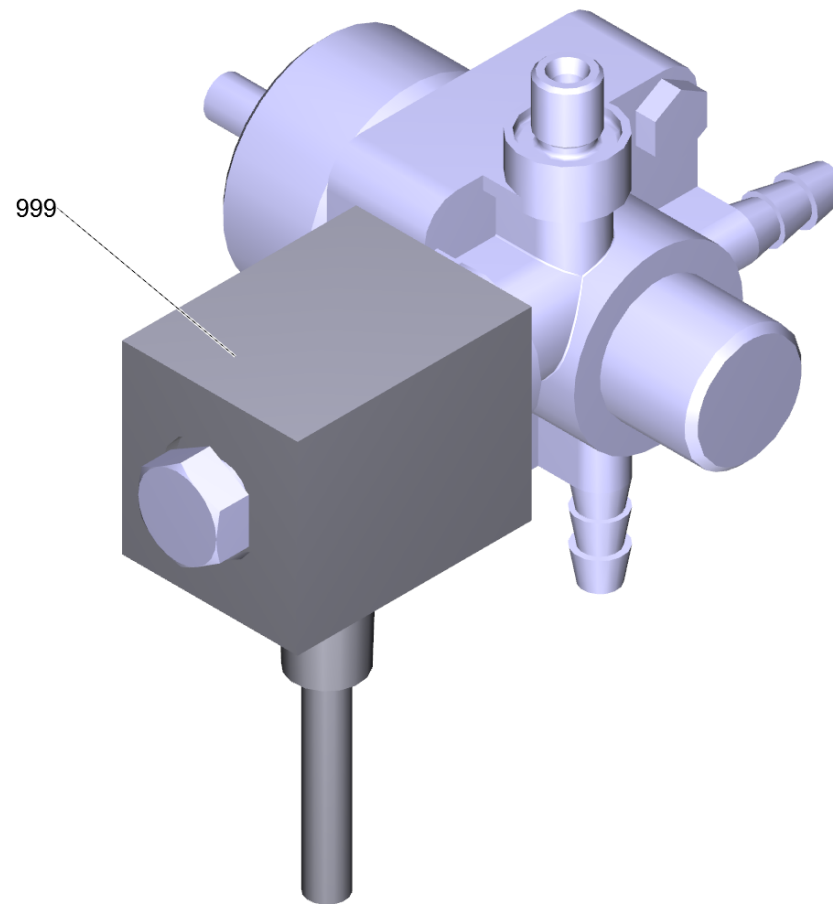

### 3 Fuel pump from 6.473-515.0 (4.473-032.0)

Professional \ High pressure cleaner hotwater \ Electric motor \ HDS 9/18-4 M Classic \*KAP \ Spare parts list HDS 9/18-4M \*EU-II \ Fuel pump and filter \ Fuel pump from 6.473-515.0

POS	Preces Nr.	Apraksts	Quantity	Unit
999	6.473-554.0	Degvielas padeves sūkņa caurule	1.000	ST