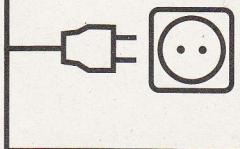

KÄRCHER

makes a difference

Sync

1. Connect to power

max.
60 s

<https://www.kaercher.com/FCR>

59679680 (04/17)