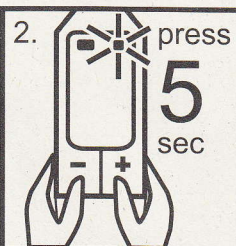

KÄRCHER

makes a difference

Sync

1. Connect to power

max.
60 s

<https://www.kaercher.com/FCR>

59679680 (04/17)