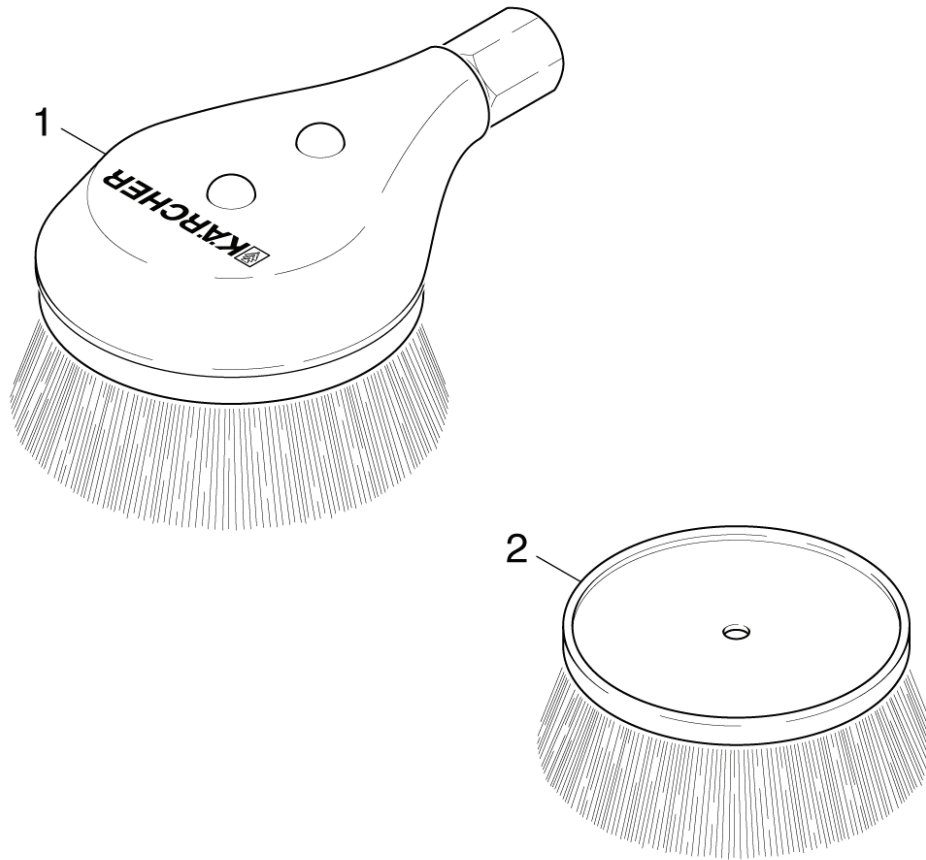

10 Washing brush

Professional \ High pressure cleaner hotwater \ Accessories \ Washing brush rotary \ Spare parts list washing brush rotary \ Washing brush

KÄRCHER

10 Washing brush

Professional \ High pressure cleaner hotwater \ Accessories \ Washing brush rotary \ Spare parts list washing brush rotary \ Washing brush

POS	Article no.	Description	Quantity	Unit	Remark
2	6.369-610.0	Bristle rink nature	1.000	ST	
2	6.369-609.0	Bristle rink NYLON	1.000	ST	NYLON
1	7.777-999.0	Stockpiling discontinued	1.000	ST	
	Item text1: / 4.762-288.0				
1	6.369-622.0	Washing brush rotary	1.000	ST	
	Item text1: / 4.762-287.0				
1	6.369-612.0	Washing brush rotary Duese 2,5 Nylon	1.000	ST	
	Item text1: / 4.762-284.0				
1	6.369-611.0	Washing brush rotary Duese 3 Nylon	1.000	ST	
	Item text1: / 4.762-283.0				