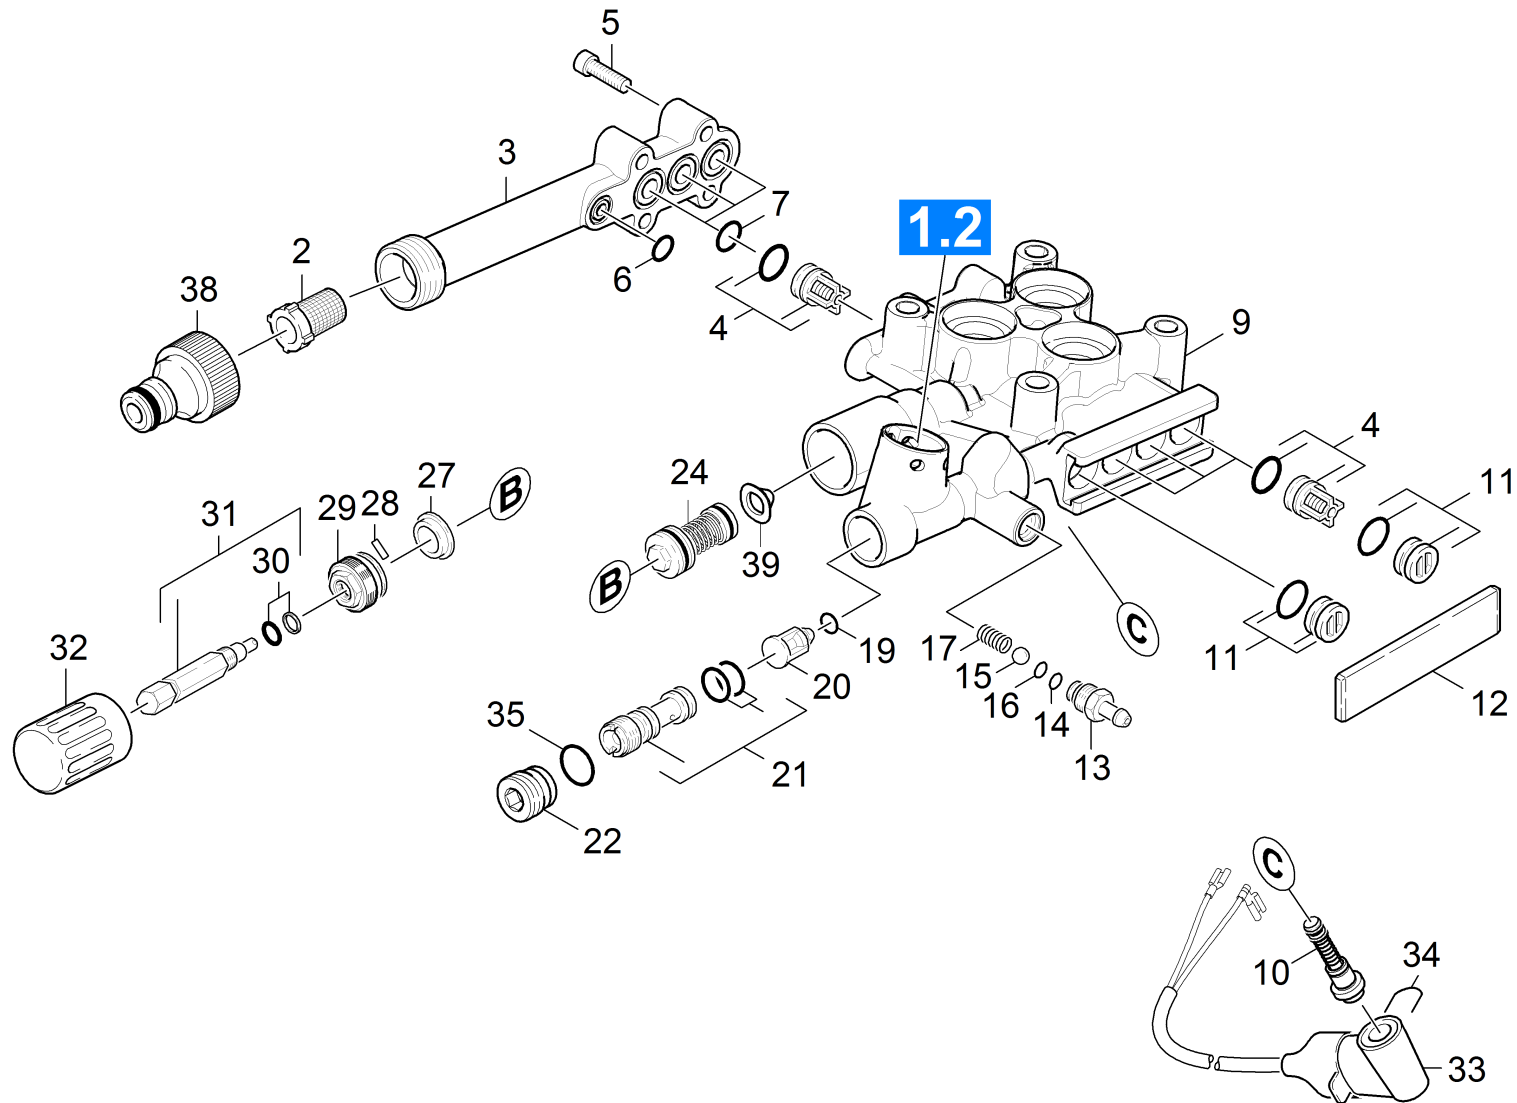

21 Cylinder head

Home and Garden \ High pressure cleaner cold water \ Electric motor \ Others \ Xpert HD 7125 X *EU \ Spare parts list Xpert HD 7125 X *EU \ Pump set \ Cylinder head

21 Cylinder head

Home and Garden \ High pressure cleaner cold water \ Electric motor \ Others \ Xpert HD 7125 X *EU \ Spare parts list Xpert HD 7125 X *EU \ Pump set \ Cylinder head

POS	Article no.	Description	Quantity	Unit
2	6.414-252.0	Strainer	1	PC
3	5.064-150.0	Suction cover	1	PC
4	2.884-916.0	Valve (3 Stück)	2	PC
5	7.306-105.0	Screw M6x30 -8.8-R3R (In6Rd)	4	PC
6	6.362-384.0	O-Ring seal 9x1,5 - NBR 70	1	PC
7	6.362-533.0	O-Ring seal 14,0 X 1,5-NBR 70	3	PC
9	5.550-306.3	Cylinder head	1	PC
10	2.884-501.0	Spare part set control piston	1	PC
11	4.132-007.0	Drain plug only for replacement	4	PC
12	5.003-062.0	Plate	1	PC
13	5.443-624.0	Nipple	1	PC
14	6.362-113.0	O-Ring seal 6,0 x 2,0 NBR 70	1	PC
15	7.401-908.0	Sphere 7 G300 -1.4301 DIN 5401	1	PC
16	6.363-597.0	O-Ring seal 5,28 x 1,78	1	PC
17	5.332-258.0	Helical spring	1	PC
19	6.363-613.0	O-Ring seal 4 x 2 -NBR90	1	PC
20	4.584-022.0	Valve pin complete	1	PC
21	4.769-035.0	Nozzle insert	1	PC
22	5.411-171.0	Screw plug	1	PC
24	4.591-038.0	Overflow valve	1	PC
27	5.110-630.0	Sleeve	1	PC
28	7.314-629.0	Grooved pin 2x10 -A1 ISO 8742	1	PC
29	5.583-147.0	Valve screw	1	PC
30	6.362-468.0	O-Ring seal complete 1ST.-R.	1	PC
31	4.291-014.0	Spindle complete	1	PC
32	5.322-095.0	Handhold yellow RAL 1018	1	PC
33	4.744-168.0	Switch complete	1	PC
34	5.034-494.0	Retaining bracket	1	PC
35	6.362-480.0	O-Ring seal 12,42x 1,78	1	PC
38	6.465-031.0	Connection 3/4	1	PC
39	5.665-001.3	Throttle D1,35	1	PC
	Item text1: 1.514-512.0			
100	2.883-997.0	PUMP SET HD 5/12 C	1	PC