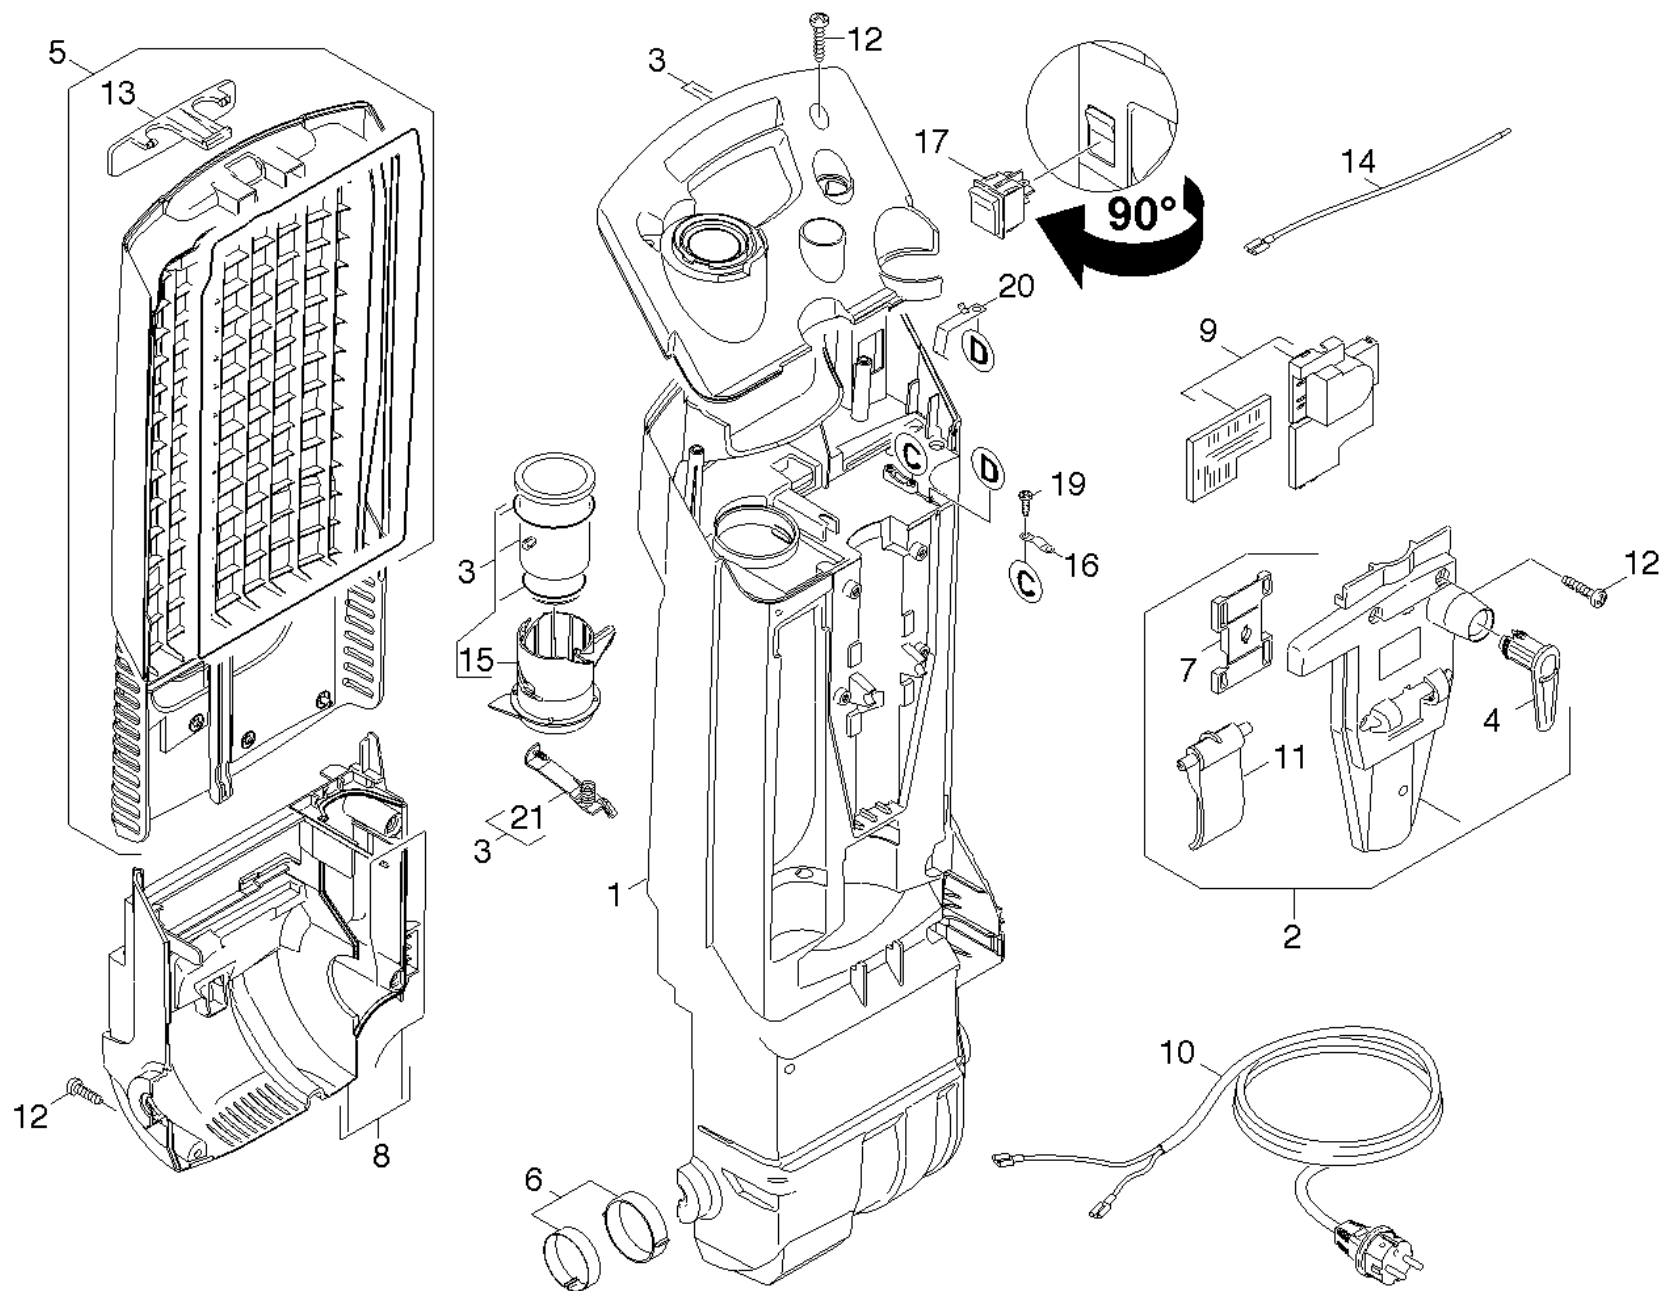

13 Appliance top part

Professional \ Vacuum cleaner \ Dry vacuum cleaner \ CV 38/1 *EU \ Spare parts list CV 30/1 - CV 38/1 \ Top part \ Appliance top part

13 Appliance top part

Professional \ Vacuum cleaner \ Dry vacuum cleaner \ CV 38/1 *EU \ Spare parts list CV 30/1 - CV 38/1 \ Top part \ Appliance top part

POS	Preces Nr.	Apraksts	Skaitis	Vieniba	Sērijas numurs no	Sērijas numurs līdz	Piezīme
6	4.250-079.0	BEARING SHELL kpl.	1.000	ST	0000000000	0000000000	
4	5.044-661.0	Catch for cable yellow	1.000	ST	0000000000	0000000000	
9	4.682-000.0	Circuit board only for replacement	1.000	ST	0000000000	0000000000	
Vienuma teksts 1: / 1.023-101.0 / -102.0 / -104.0 / -107.0							
Vienuma teksts 2: / 1.435-101.0							
9	4.682-001.0	Circuit board only for replacement CV30/	1.000	ST	0000000000	0000000000	
Vienuma teksts 1: / 1.023-105.0 / 1.435-105.0							
7	5.032-448.0	CLAMP	1.000	ST	0000000000	0000000000	
16	6.903-241.0	Clamp clip	1.000	ST	0000000000	0000000000	
11	5.481-345.0	Clamp lever	1.000	ST	0000000000	0000000000	
13	5.075-030.0	Closure cover	1.000	ST	0000000000	0000000000	
5	4.064-016.0	Cover complete	1.000	ST	0000000000	0000000000	
2	4.032-003.0	Covering cap complete only for replaceme	1.000	ST	0000000000	0000000000	
3	4.032-004.0	Covering cap electric	1.000	ST	0000000000	0000000000	
8	4.053-224.0	Covering cap motor complete nur fuer Ers	1.000	ST	0000000000	0000000000	
14	4.839-329.0	Electrical small parts	1.000	ST	0000000000	0000000000	
Vienuma teksts 1: / 1.023-105.0 / 1.435-105.0							
14	4.839-325.0	Electrical small parts CV 30/1	1.000	ST	0000000000	0000000000	
Vienuma teksts 1: / 1.023-101.0 / -102.0 / -104.0 / -107.0							
Vienuma teksts 2: / 1.435-101.0							
1	5.060-991.0	Housing	1.000	ST	0000000000	0000000000	
15	5.481-352.0	OPERATING LEVER	1.000	ST			
10	4.649-003.0	Power cable	1.000	ST	0000000000	0000000000	*GB
Vienuma teksts 1: / 1.023-102.0							
10	4.649-002.0	Power cable	1.000	ST	0000000000	0000000000	*EUR
Vienuma teksts 1: / 1.023-101.0 / 1.435-101.0							
10	4.649-026.0	Power cable nur fuer Ersatz	1.000	ST	0000000000	0000000000	*USA
Vienuma teksts 1: / 1.023-105.0 / 1.435-105.0							
10	4.649-005.0	Power cable only for replacement	1.000	ST	0000000000	0000000000	*AU
Vienuma teksts 1: / 1.023-104.0							
10	4.649-020.0	Power cable only for replacement	1.000	ST			*CN