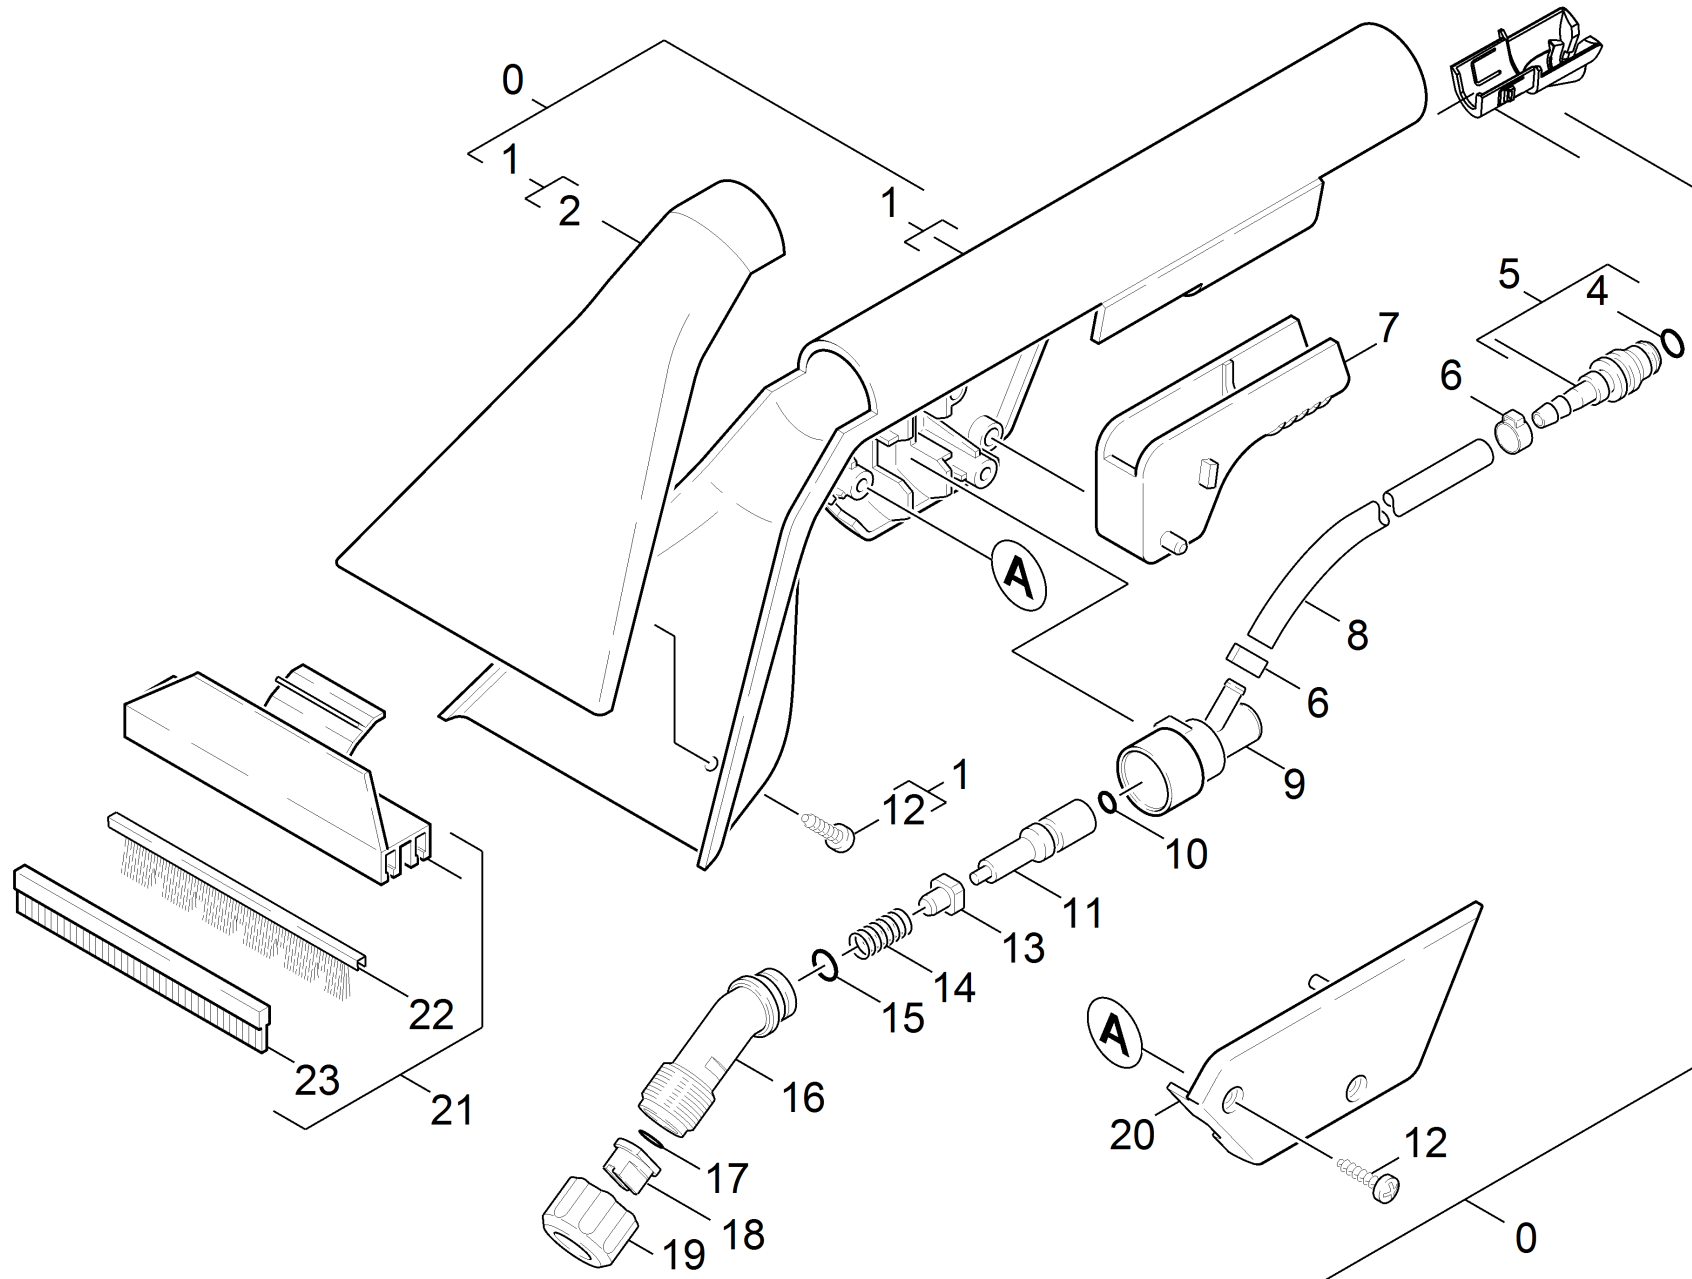

# 50 Hand nozzle

Professional \ Spray extraction \ PUZZI 8/1 C \*EU \ Spare parts list Puzzi 8/1 C \ Hand nozzle

## 50 Hand nozzle

Professional \ Spray extraction \ PUZZI 8/1 C \*EU \ Spare parts list Puzzi 8/1 C \ Hand nozzle

**KÄRCHER**

POS	Article no.	Description	Quantity	Unit
22	6.959-282.0	Brush strip	1	PC
3	5.112-572.0	Bush	1	PC
2	5.130-223.0	Cover hand nozzle	1	PC
20	5.063-773.3	Cover plate	1	PC
0	4.130-116.0	Hand nozzle	1	PC
1	4.130-126.3	Hand nozzle with cover	1	PC
21	4.762-219.0	Hard surface adapter	1	PC
14	5.332-082.0	Helical spring	1	PC
6	6.390-257.0	Hose clip	2	PC
8	6.390-237.0	Hose PU DN 6x1	1	ZST
5	4.443-019.0	Hose stem	1	PC
7	5.481-157.0	Lever	1	PC
18	6.415-928.0	Nozzle mouthpiece blue	1	PC
10	6.362-401.0	O-Ring seal 3,1 X 1,6	1	PC
17	6.362-113.0	O-Ring seal 6,0 x 2,0 NBR 70	1	PC
15	6.362-402.0	O-Ring seal 11,0 X 1,3-NBR 70	1	PC
4	2.889-246.0	O-Ring seal set 6,75X 1,78 (includes 5)	1	PC
23	6.959-283.0	Rubber lip	1	PC
12	7.303-116.0	Screw 4x12-A2-70 (IN6RD)	4	PC
16	5.401-225.0	Screw connector part	1	PC
19	5.310-043.0	Union nut black	1	PC
9	5.587-139.0	Valve housing	1	PC
11	5.584-033.0	Valve pin	1	PC
13	5.584-034.0	Valve pin	1	PC