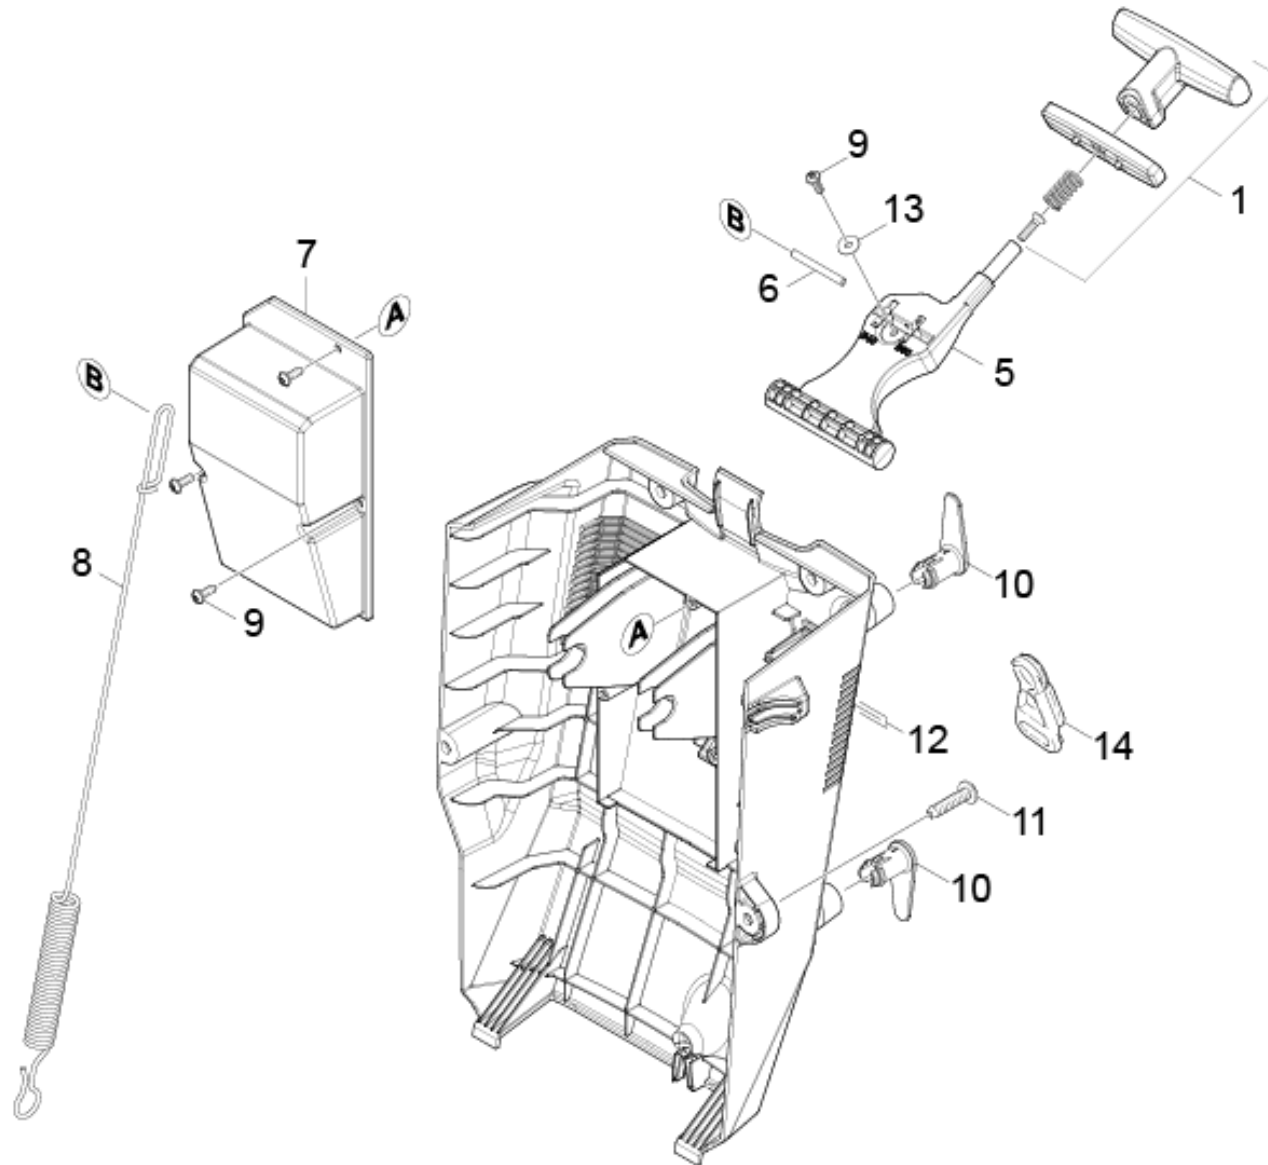

12 Covering cap rear

Professional \ Floor cleaner \ Walk behind \ B 40 \ B 40 C Ep 240V \ Spare parts list B 40 C Ep 240V \ Tank \ Covering cap rear

12 Covering cap rear

Professional \ Floor cleaner \ Walk behind \ B 40 \ B 40 C Ep 240V \ Spare parts list B 40 C Ep 240V \ Tank \ Covering cap rear

KÄRCHER

POS	Article no.	Description	Quantity	Unit
6	5.035-453.0	Axle lever suction bar	1	PC
10	5.044-661.0	Catch for cable yellow	2	PC
5	4.013-010.3	Conscription suction bar reinforced	1	PC
7	5.035-446.0	Cover covering cap rear	1	PC
12	5.035-366.0	Covering cap	1	PC
8	5.035-423.0	Extension spring	1	PC
9	7.303-107.0	Screw 5x16 -10.9-P2R (K-In6Rd)	3	PC
11	6.303-315.0	Screw 8 x 35	4	PC
1	4.035-612.0	Set handhold adjustment	1	PC
14	6.641-776.0	Strain relief	1	PC
13	7.312-282.0	Washer 5-A2 ISO 7093-1	1	PC