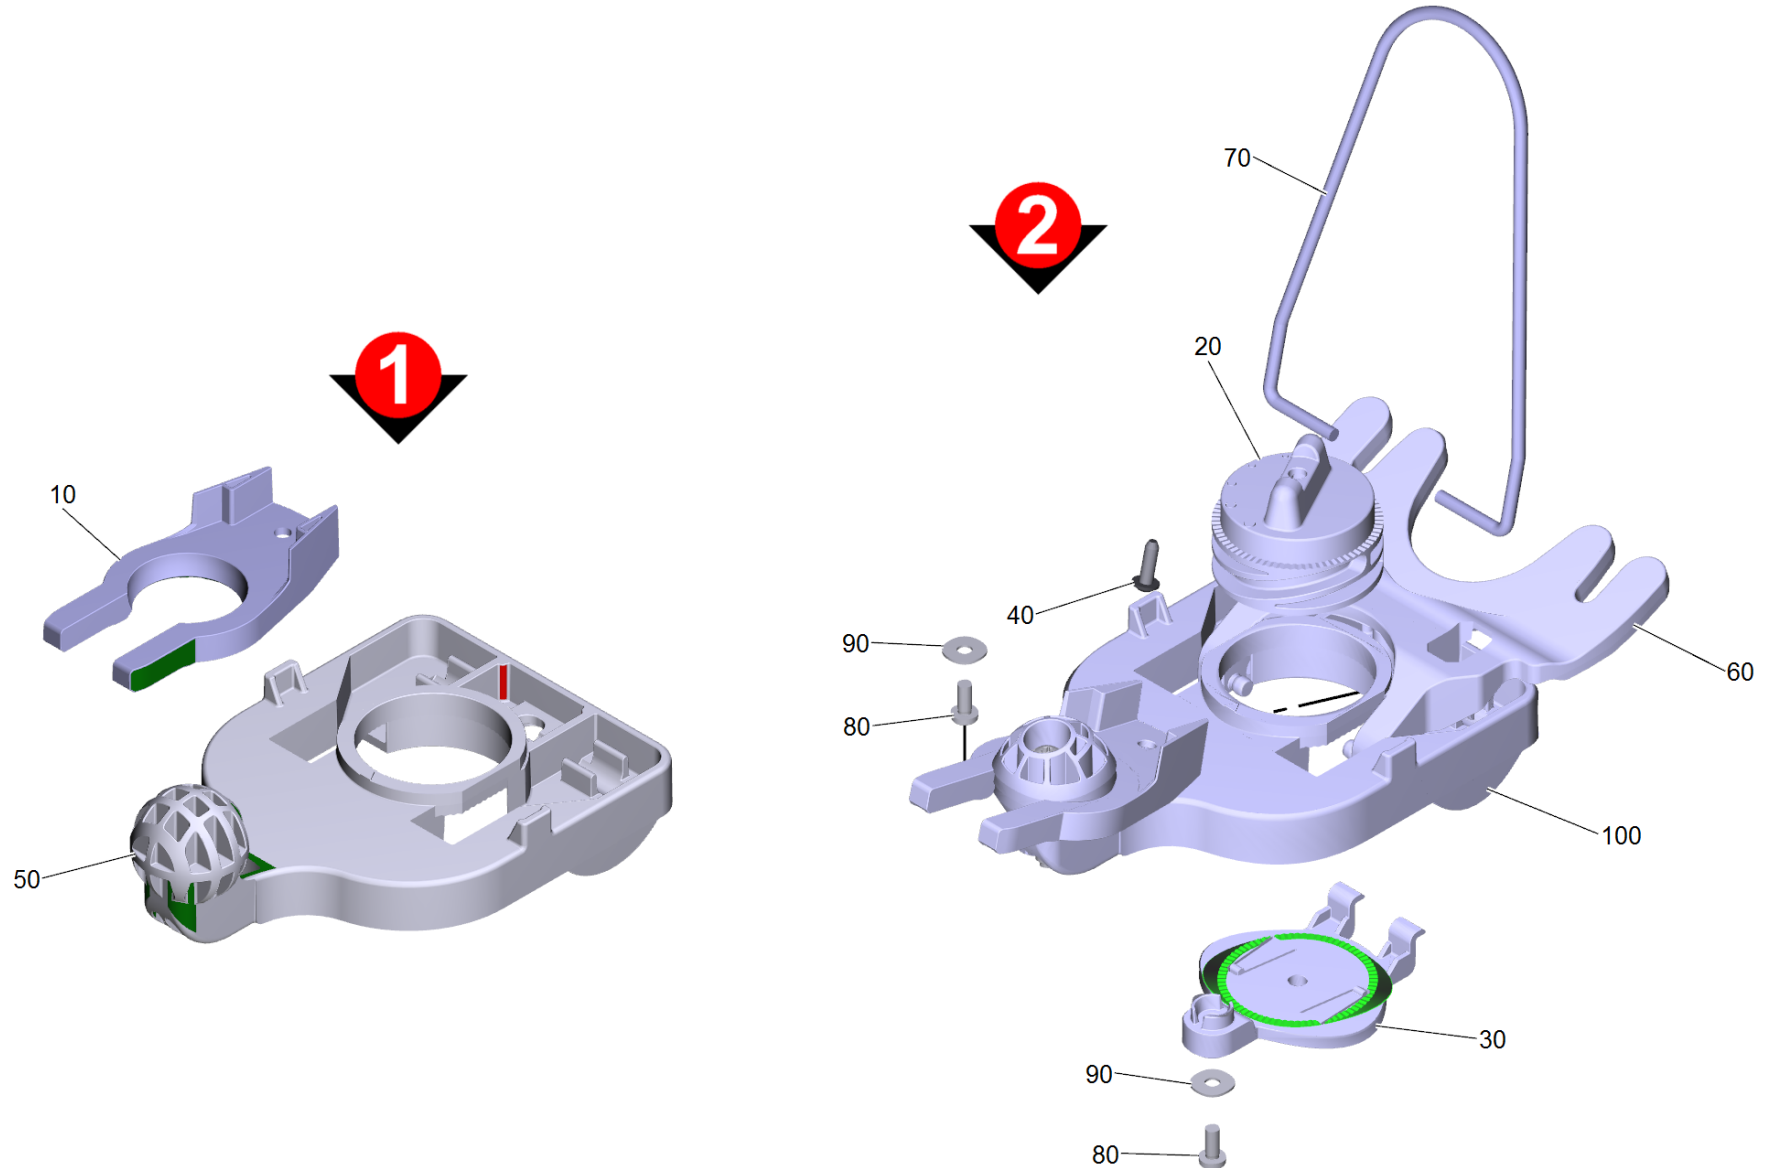

70 Suction bar lifting complete

Professional \ Floor cleaner \ Walk behind \ B 40 \ B 40 C Ep 240V \ Spare parts list B 40 C Ep 240V \ Suction bar lifting complete

70 Suction bar lifting complete

Professional \ Floor cleaner \ Walk behind \ B 40 \ B 40 C Ep 240V \ Spare parts list B 40 C Ep 240V \ Suction bar lifting complete

KÄRCHER

POS	Article no.	Description	Quantity	Unit	Foot note text
10	7.777-999.0	Stockpiling discontinued	1	PC	VERSION 1
20	5.035-292.0	Adjusting knob suction bar toothing	1	PC	
30	5.035-293.0	Covering cap suction bar toothing	1	PC	
40	7.303-109.0	Screw 5x25 -10.9-R2R (In6Rd)	1	PC	
50	7.777-999.0	Stockpiling discontinued	1	PC	VERSION 1
60	5.036-103.0	Rocker suction bar	1	PC	
70	5.035-382.0	Retaining bracket suction bar	1	PC	
80	6.306-003.0	Screw M5X12-A2/70-ISO 14583 (IN6RD)	2	PC	with microencapsulation
90	7.312-282.0	Washer 5 -A2 ISO 7093-1	2	PC	
100	4.035-583.0	Holder suction bar complete	1	PC	VERSION 2