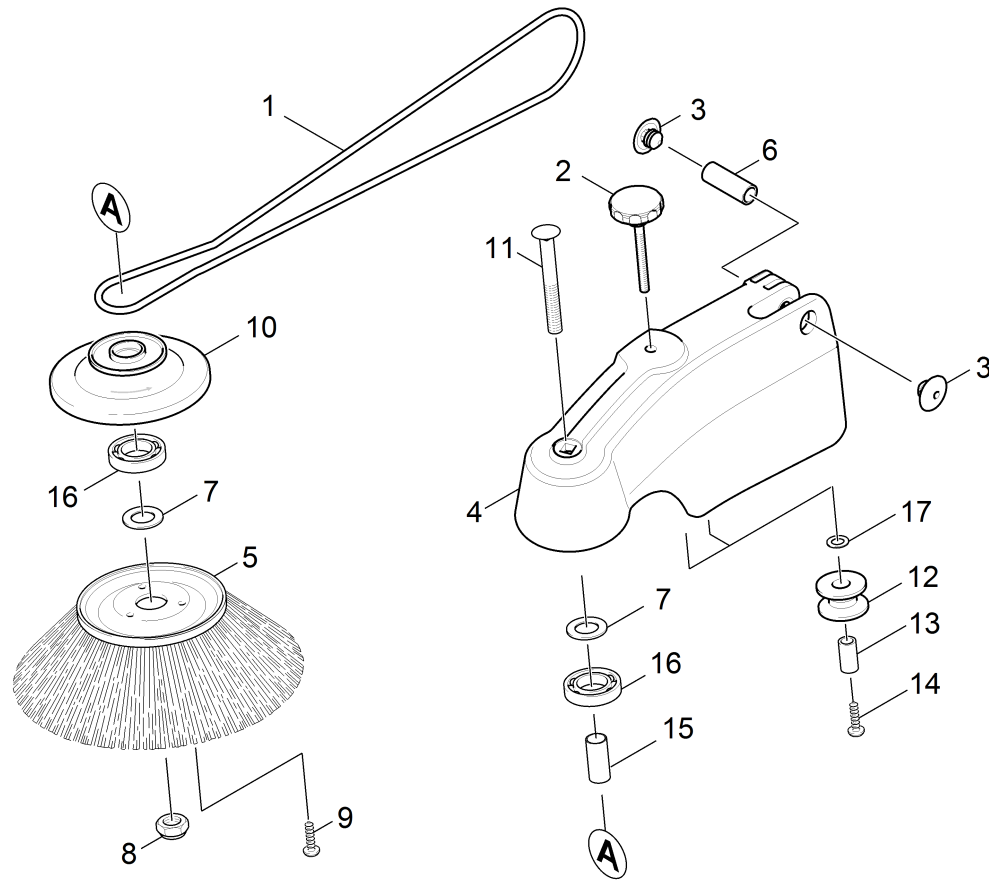

22 Side broom

Professional \ Sweepers \ Manually operated \ KM 70/20 C BASIS \ Spare parts list KM 70/20 C \ Side broom \ Side broom

22 Side broom

Professional \ Sweepers \ Manually operated \ KM 70/20 C BASIS \ Spare parts list KM 70/20 C \ Side broom \ Side broom

KÄRCHER

POS	Preces Nr.	Apraksts	Quantity	Unit
4	5.032-671.0	Arm side broom left	1.000	ST
12	6.997-622.0	Deflection pulley	2.000	ST
10	6.966-002.0	Flange	1.000	ST
16	7.401-008.0	Guolis	2.000	ST
3	6.385-935.0	Plug	2.000	ST
2	6.321-176.0	Rotējošs kloķis, dzeltens, D55 mm	1.000	ST
1	6.348-020.0	Round belt	1.000	ST
11	7.303-208.0	Saucer-head screw M10x130-St-A0P DIN 60	1.000	ST
14	7.303-114.0	Screw 6 x 35-ST-10.9-A2R (IN6RD)	2.000	ST
9	6.303-092.0	Screw 6X20	3.000	ST
8	7.311-511.0	Sešstūra uzgrieznis M10-8-A2E ISO 7040	1.000	ST
6	5.116-119.0	Sleeve	1.000	ST
15	6.966-020.0	Spacer sleeve 12x0,8x31	1.000	ST
5	6.966-005.0	Sānu birste KM70	1.000	ST
13	6.966-009.0	Tube 10x1,5x16	2.000	ST
17	7.312-276.0	Washer 6 -200HV-A2E ISO7093-1	2.000	ST
7	7.312-153.0	Washer 10 -160HV-A3E EN28738	2.000	ST