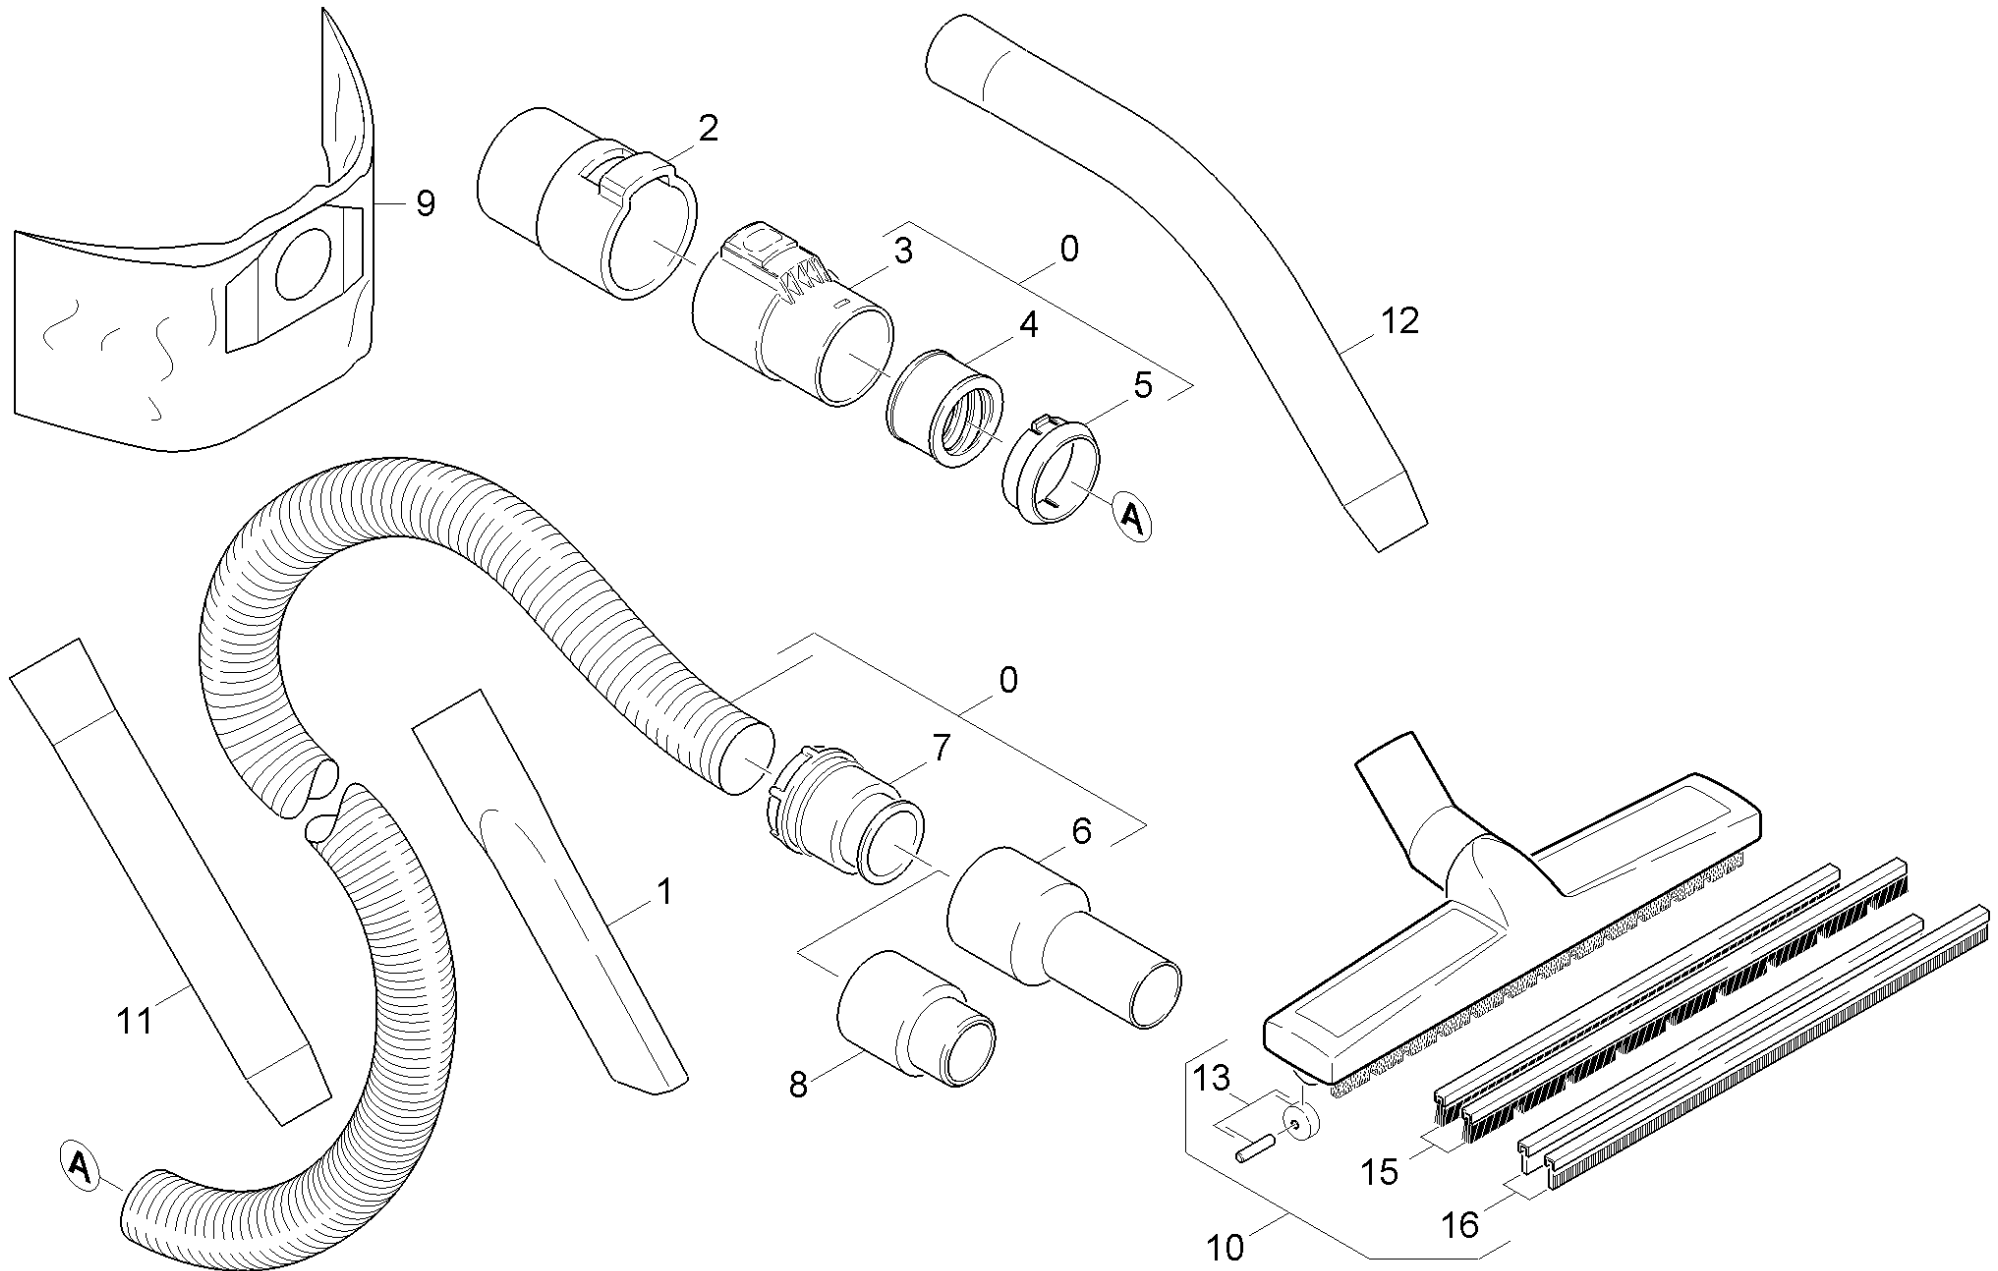

# 30 Accessories

Professional \ Vacuum cleaner \ Wet-/dry vacuum cleaner \ DW 790 \* EU \ Spare parts list DW 790 \ Accessories

## 30 Accessories

Professional \ Vacuum cleaner \ Wet-/dry vacuum cleaner \ DW 790 \* EU \ Spare parts list DW 790 \ Accessories

POS	Article no.	Description	Quantity	Unit	Foot note text
0	4.440-287.0	Suction hose DN 35 4M	1.000	ST	
1	6.906-240.0	Crevice nozzle DN35	1.000	ST	
2	6.903-872.0	Spacer	1.000	ST	
3	6.959-118.0	Connecting nipple	1.000	ST	
4	6.902-112.0	Threaded ring	1.000	ST	
5	6.902-065.0	Clamp sleeve	1.000	ST	
6	6.902-030.0	Sleeve NW35	1.000	ST	
7	6.902-031.0	Threaded ring DN32	1.000	ST	
8	5.453-016.0	Connecting sleeve	1.000	ST	
9	6.904-140.0	Filter bag 5St.	1.000	ZSA	
10	6.903-284.0	Floor tool DN35	1.000	ST	SONDERZUBEHOER
11	6.900-384.0	Suction tube DN 35	1.000	ST	SONDERZUBEHOER
12	6.902-009.0	Elbow DN35 PVC	1.000	ST	SONDERZUBEHOER
13	4.515-342.0	Roller complete with axle	2.000	ST	
15	6.903-278.0	Brush strips set	1.000	ST	
16	6.903-277.0	Set suction lips	1.000	ST	