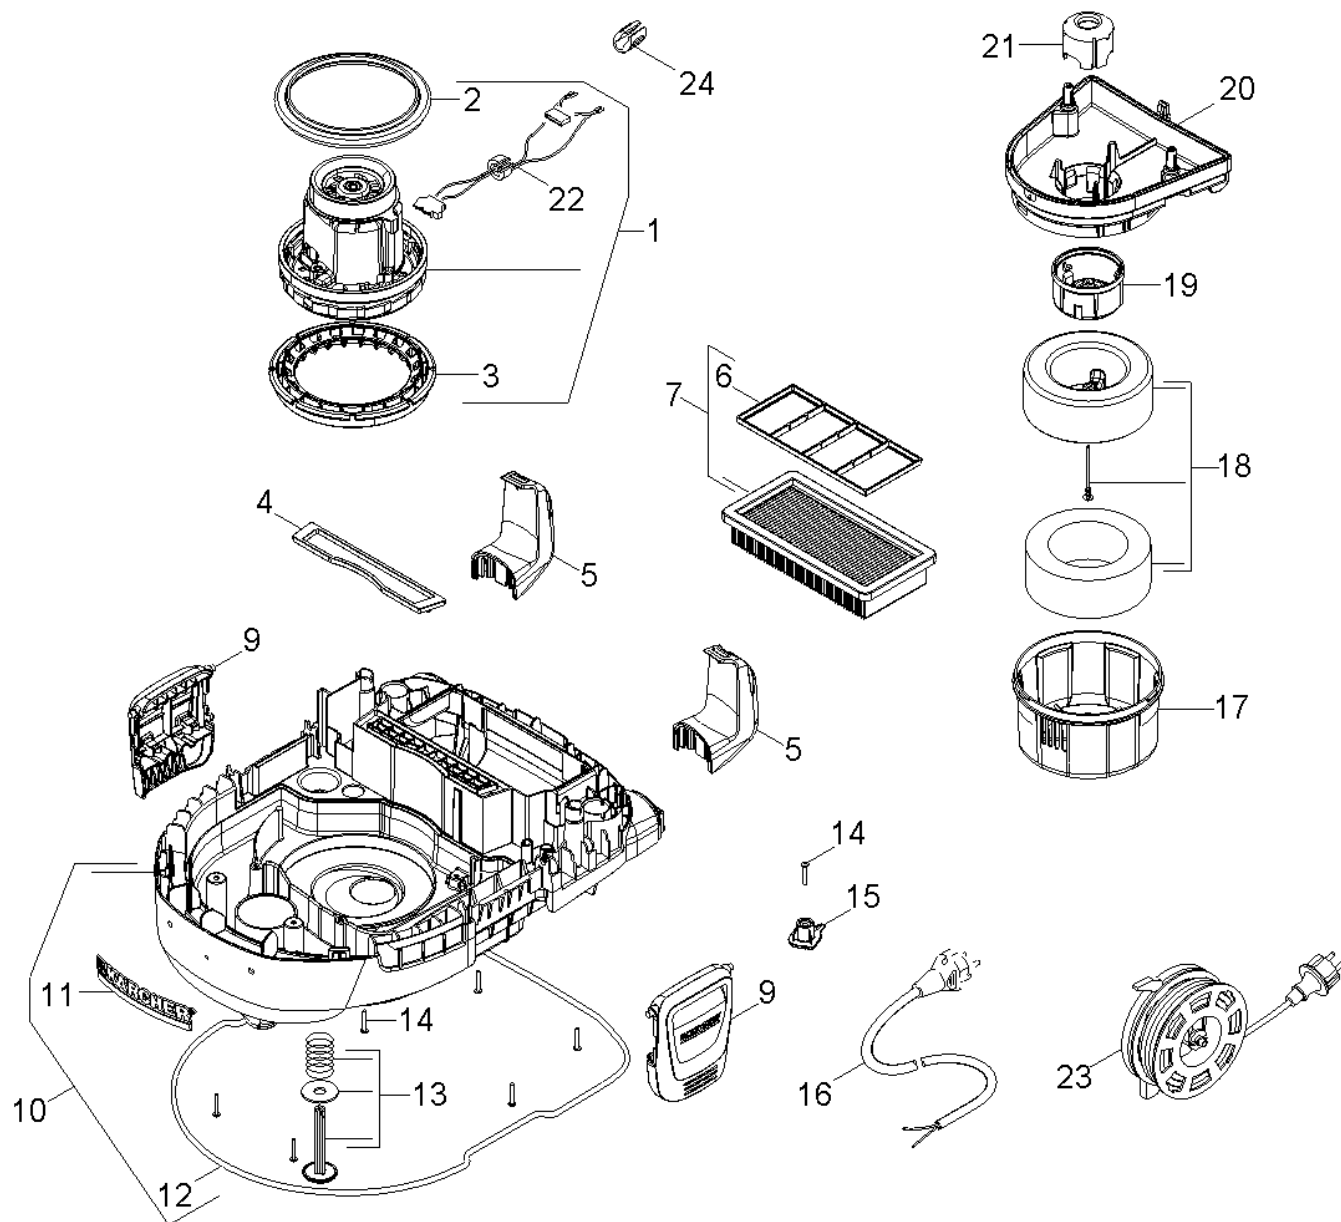

## 20 Vacuum motor

Overview technical documents/Home & Garden/Vacuum cleaner/Wet-/Dry vacuum cleanerwet/WD 7.700 (1.347-630.0)/Spare parts list WD 7.500 / WD7.700 P/20 Vacuum motor

| Rez.daļas/nodil.pakļ.dajas | Poz. | Materiāla Nr. | Nosaukums                        | Daudzums | Pārdoš. vienība | Daž. informācija |
|----------------------------|------|---------------|----------------------------------|----------|-----------------|------------------|
| X-X                        | 1    | 4.624-034.0   | Vacuum motor                     | 1.000    | ST              | WD 7.7xx         |
| X                          | 1    | 4.624-032.0   | Vacuum motor complete            | 1.000    | ST              | WD 7.5xx         |
|                            | 2    | 9.079-024.0   | Seal motor above                 | 1.000    | ST              |                  |
|                            | 3    | 5.731-657.0   | Bearing turbine new Domel CER    | 1.000    | ST              |                  |
|                            | 4    | 9.079-052.0   | Seal filter                      | 1.000    | ST              |                  |
|                            | 5    | 9.037-877.0   | Hook hose hanger                 | 2.000    | ST              |                  |
|                            | 6    | 9.037-946.0   | Filter frame                     | 1.000    | ST              |                  |
|                            | 7    | 6.414-971.0   | Flat-pleated filter Set Nano     | 1.000    | ST              |                  |
|                            | 9    | 9.037-879.0   | Locking clip                     | 2.000    | ST              |                  |
|                            | 10   | 9.001-827.0   | Set flange motor Standard        | 1.000    | ST              |                  |
|                            | 11   | 9.037-767.0   | Logo                             | 1.000    | ST              |                  |
|                            | 12   | 9.048-122.0   | DUTRAL D.5                       | 1.000    | ST              |                  |
|                            | 13   | 9.001-779.0   | Stop valve set for replacement   | 1.000    | ST              |                  |
|                            | 14   | 6.303-150.0   | Screw 4,2x 22                    | 7.000    | ST              |                  |
|                            | 15   | 9.036-997.0   | Strain relief                    | 1.000    | ST              |                  |
|                            | 16   | 9.084-269.0   | Cable with plug 6,5m 3x1,5 mm CH | 1.000    | ST              | *CH              |
| Pozīcijas teksts: WD 7.7xx |      |               |                                  |          |                 |                  |
|                            | 16   | 9.084-252.0   | Cable 6,5m 3G1,5 mm *EU          | 1.000    | ST              | *EU/*FR          |
| Pozīcijas teksts: WD 7.7xx |      |               |                                  |          |                 |                  |
|                            | 16   | 9.084-270.0   | Cable 6,5m 3x1,5 mm *GB          | 1.000    | ST              | *GB              |
| Pozīcijas teksts: WD 7.7xx |      |               |                                  |          |                 |                  |
|                            | 17   | 9.037-953.0   | Protection float WD7             | 1.000    | ST              |                  |
|                            | 18   | 9.012-776.0   | Float complete                   | 1.000    | ST              |                  |
|                            | 19   | 9.037-954.0   | Cover valve WD7                  | 1.000    | ST              |                  |
|                            | 20   | 9.037-878.0   | Covering cap                     | 1.000    | ST              |                  |