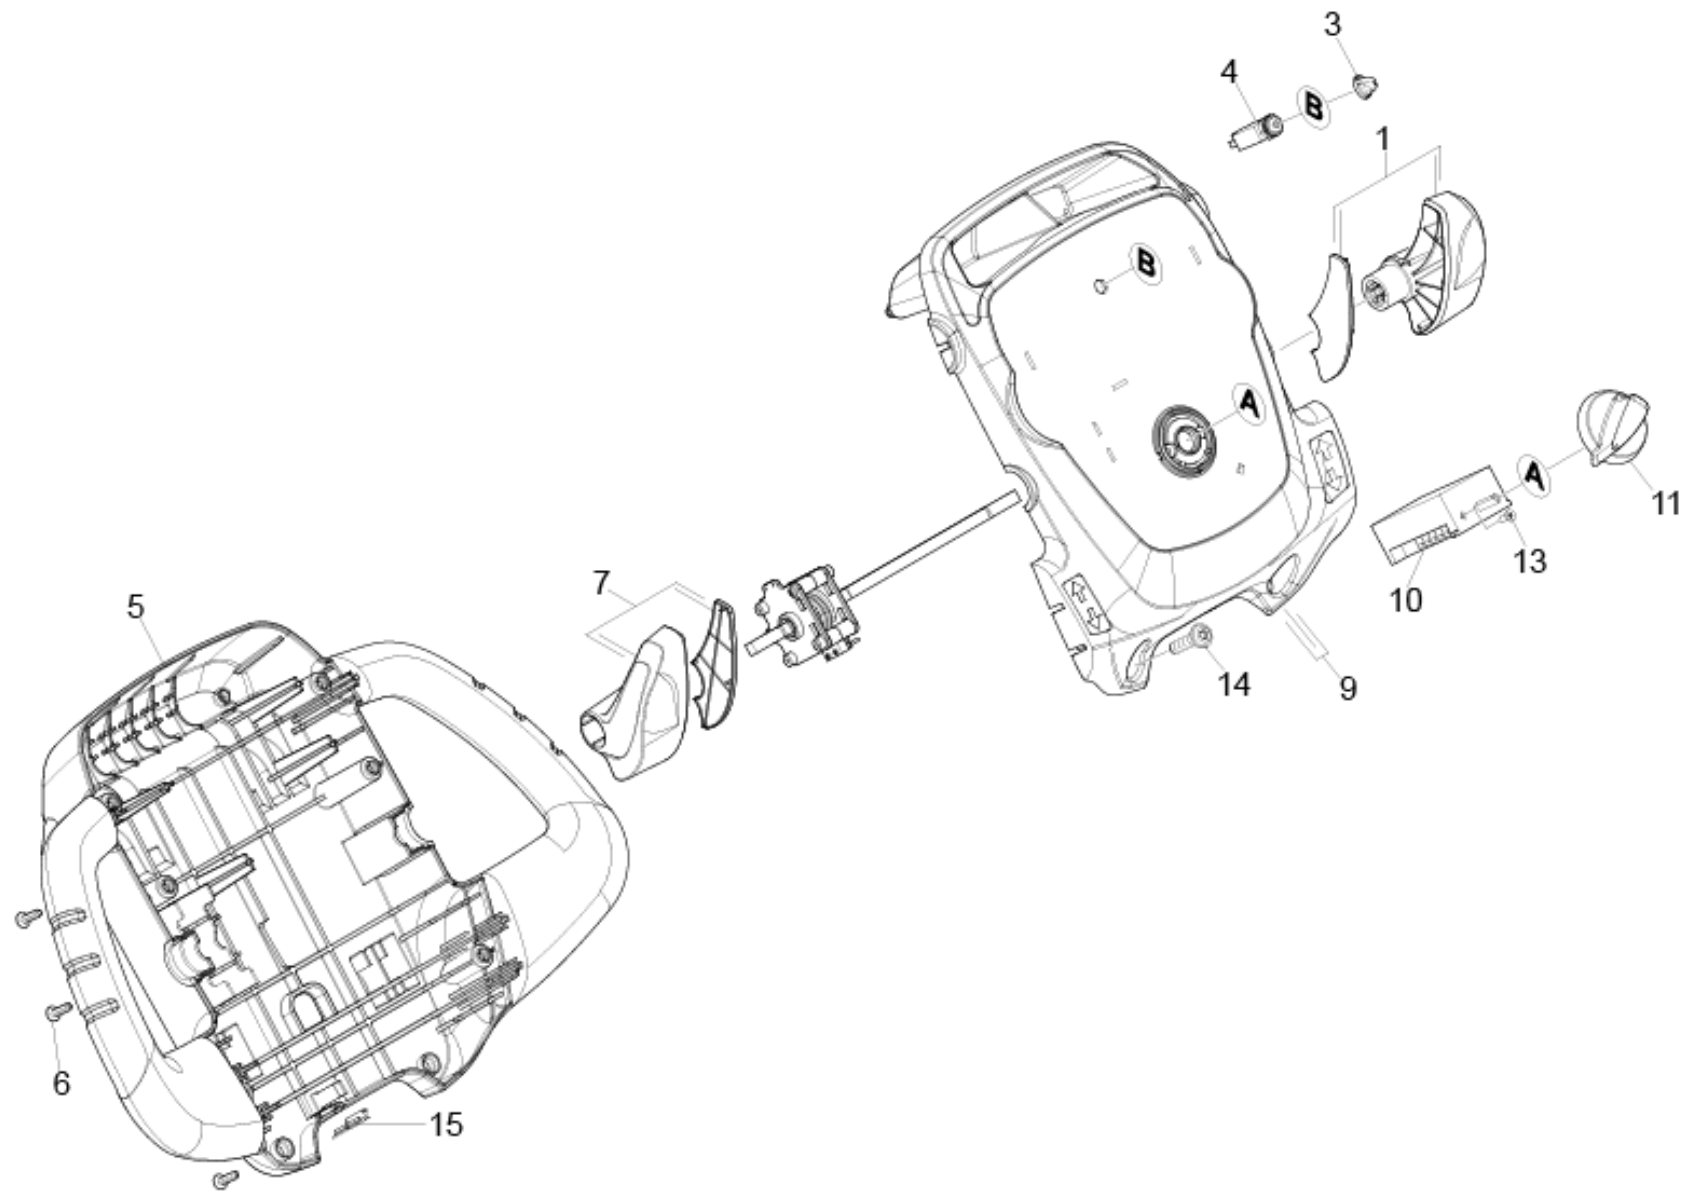

40 Control panel

Professional \ Floor cleaner \ Walk behind \ B 40 \ B 40 C Ep 240V \ Spare parts list B 40 C Ep 240V \ Control panel

40 Control panel

Professional \ Floor cleaner \ Walk behind \ B 40 \ B 40 C Ep 240V \ Spare parts list B 40 C Ep 240V \ Control panel

KÄRCHER

POS	Article no.	Description	Quantity	Unit	Foot note text
13	7.305-036.0	Countersunk screw M4x12 -A2-70-s (In6Rd)	2	PC	
9	4.035-122.0	Covering cap control panel replacement B	1	PC	WITH SLOT FOR 5.033-829.0
4	6.630-081.0	Fuse motor protecting 7A	1	PC	
11	4.035-608.0	Handhold operational concept complete	1	PC	
5	5.035-219.3	Housing bottom part control panel packed	1	PC	WITH SLOT FOR 5.033-829.0
5	4.035-129.0	Housing control panel replacement B40 EP	1	PC	WITHOUT SLOT FOR 5.033-829.0
9	4.035-129.0	Housing control panel replacement B40 EP	1	PC	WITHOUT SLOT FOR 5.033-829.0
3	6.630-082.0	Protecting cap	1	PC	
15	5.033-829.0	Rubber stopper control panel	1	PC	
6	7.303-109.0	Screw 5x25 -10.9-R2R (In6Rd)	6	PC	
14	6.303-315.0	Screw 8 x 35	2	PC	
10	4.035-414.0	Switch mains replacement	1	PC	
7	4.035-496.0	Tachograph left complete	1	PC	
1	4.035-495.0	Tachograph right complete	1	PC	