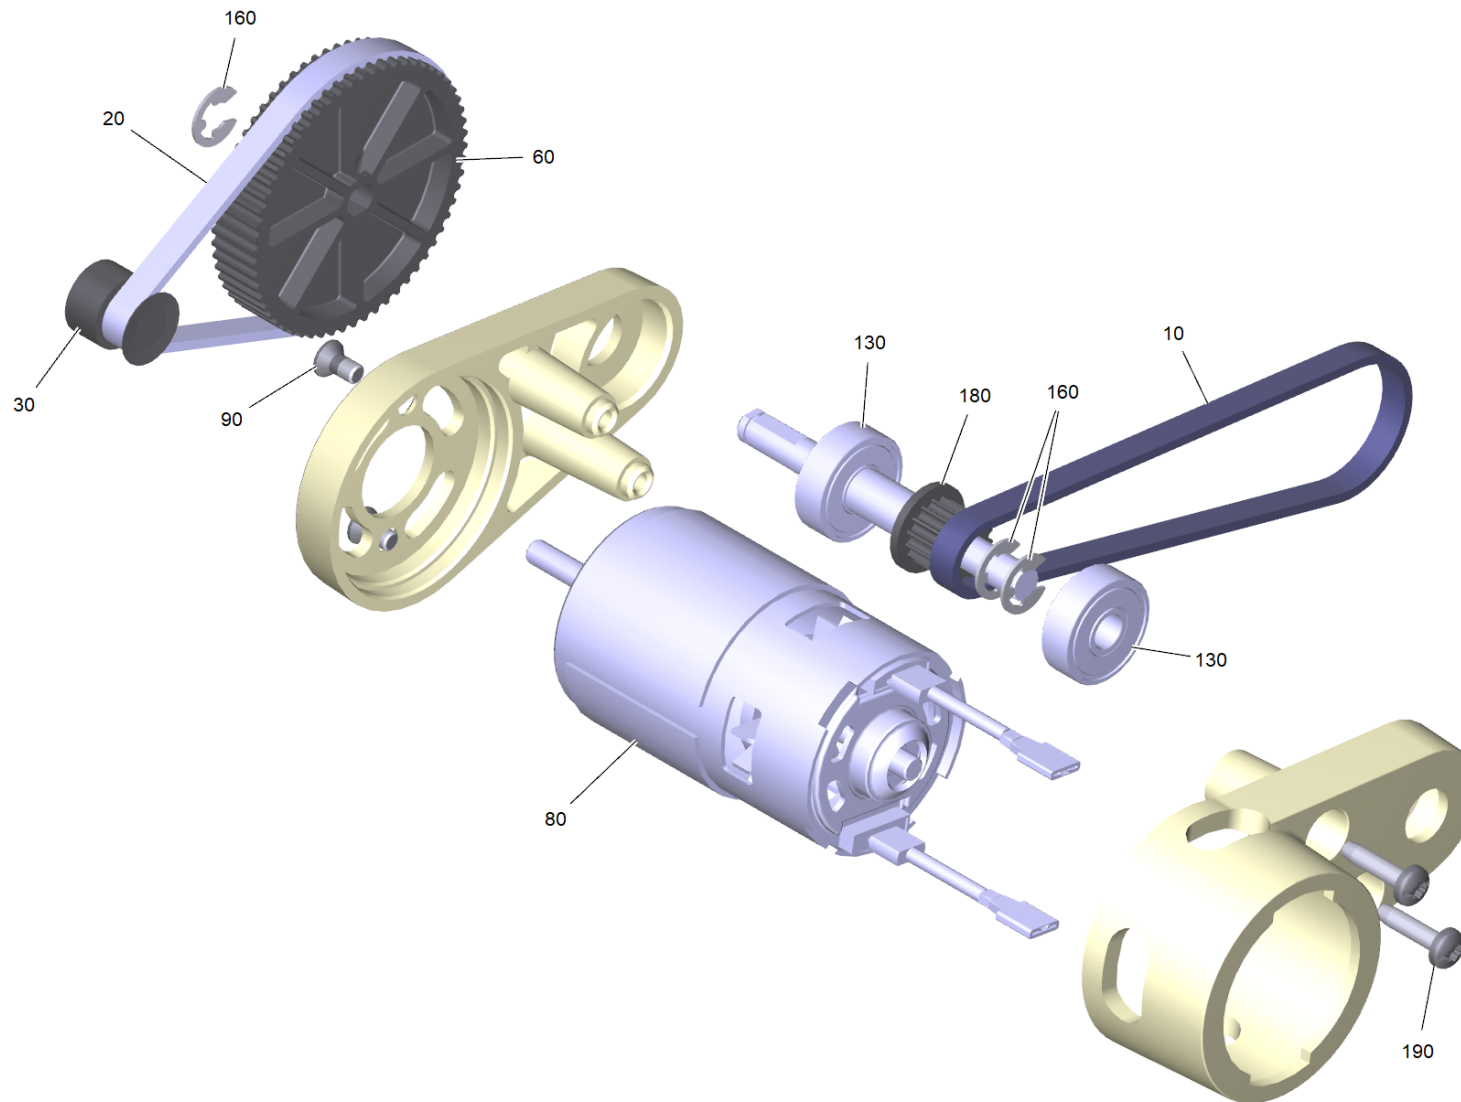

10 Gear for replacement (4.030-071.0)

Professional \ Floor cleaner \ Compact \ BR 30/1 C Bp Pack 18/30 *EU \ Brush-head \ Gear complete \ Gear for replacement

10 Gear for replacement (4.030-071.0)

Professional \ Floor cleaner \ Compact \ BR 30/1 C Bp Pack 18/30 *EU \ Brush-head \ Gear complete \ Gear for replacement

KÄRCHER

POS	Article no.	Description	Quantity	Unit
10	6.348-450.0	Toothed belt HP-267-3M	1	PC
20	6.348-048.0	Toothed belt HTD	1	PC
30	6.030-001.3	Belt wheel replacement	1	PC
60	5.030-037.3	Gear wheel replacement	1	PC
80	6.030-002.3	Motor replacement 18V	1	PC
90	7.305-016.0	Countersunk screw M4x8-ST-10.9-P2R (IN6RD)	2	PC
130	6.030-006.0	Ball bearing replacement 627-2RS	2	PC
160	7.343-201.0	Lock washer 6-FST-PHR DIN 6799	3	PC
180	5.055-554.3	Belt wheel replacement z15	1	PC
190	7.303-033.0	Screw M4x16-ST-P2R (KOMBI-IN6RD)	2	PC