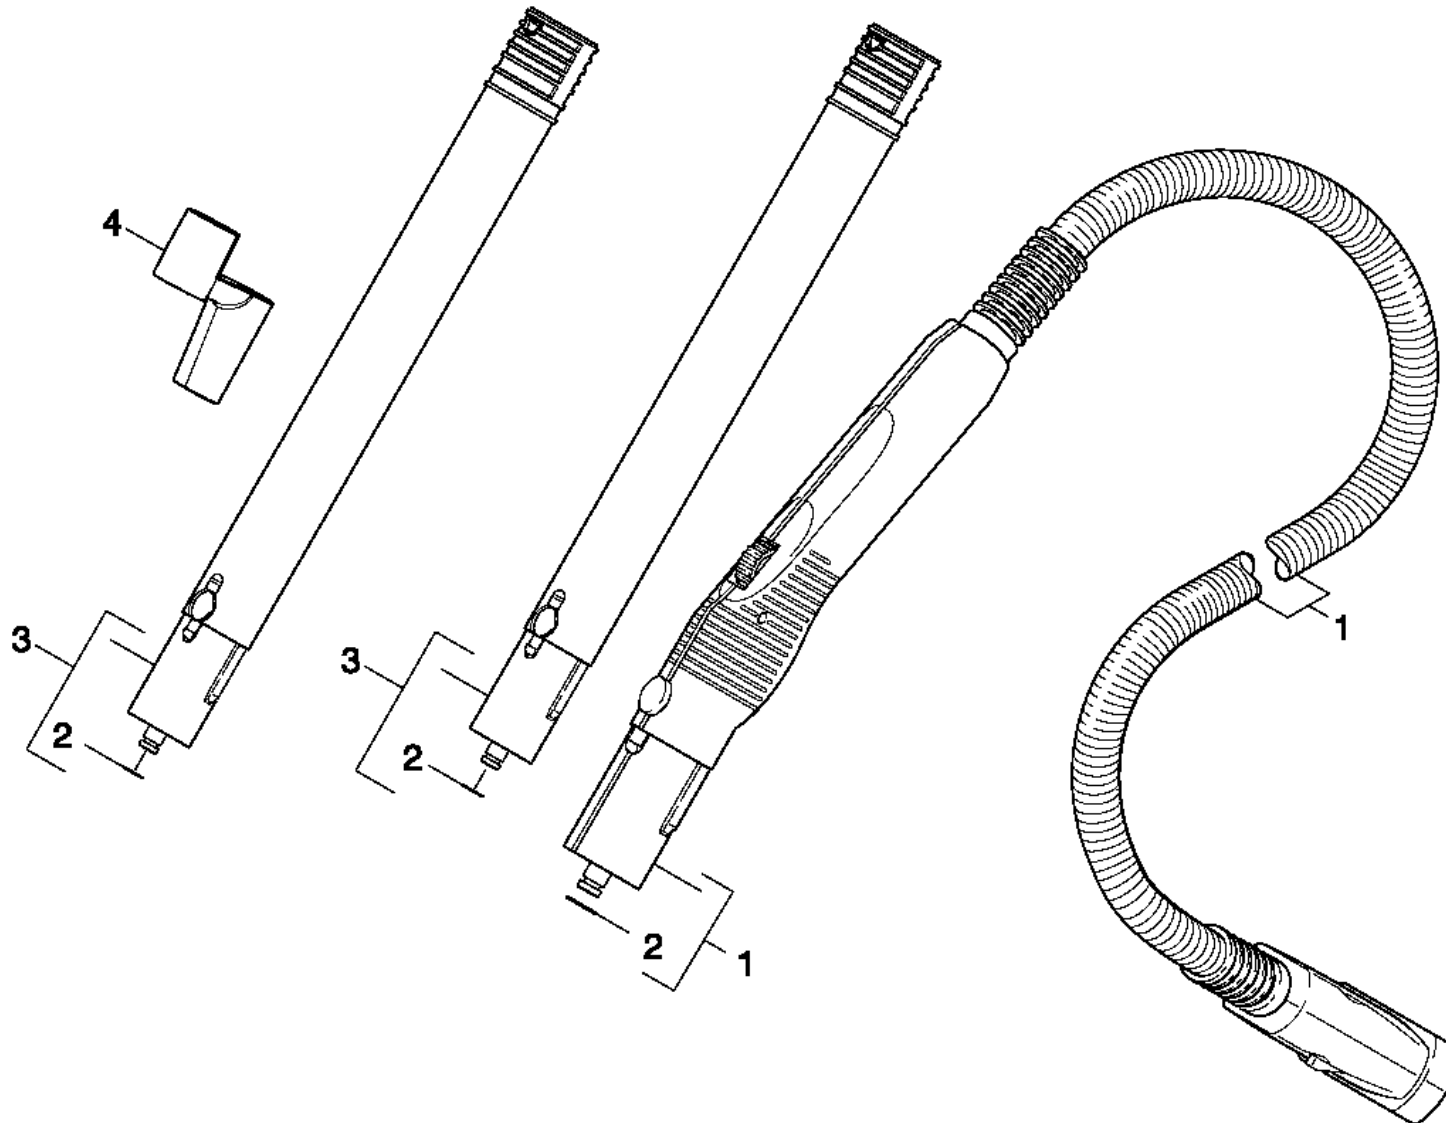

## 30 Extension and hose

Home and Garden \ Steamer \ SC 1402 \*EU \ Spare parts list SC 1402 \ Extension and hose

## 30 Extension and hose

Home and Garden \ Steamer \ SC 1402 \*EU \ Spare parts list SC 1402 \ Extension and hose

POS	Article no.	Description	Quantity	Unit
1	4.321-181.0	Steam hose complete	1	PC
2	6.362-922.0	O-Ring seal 8,73x1,78	3	PC
3	4.127-024.0	Extension pipe	2	PC
4	5.032-756.0	Parking nip	1	PC