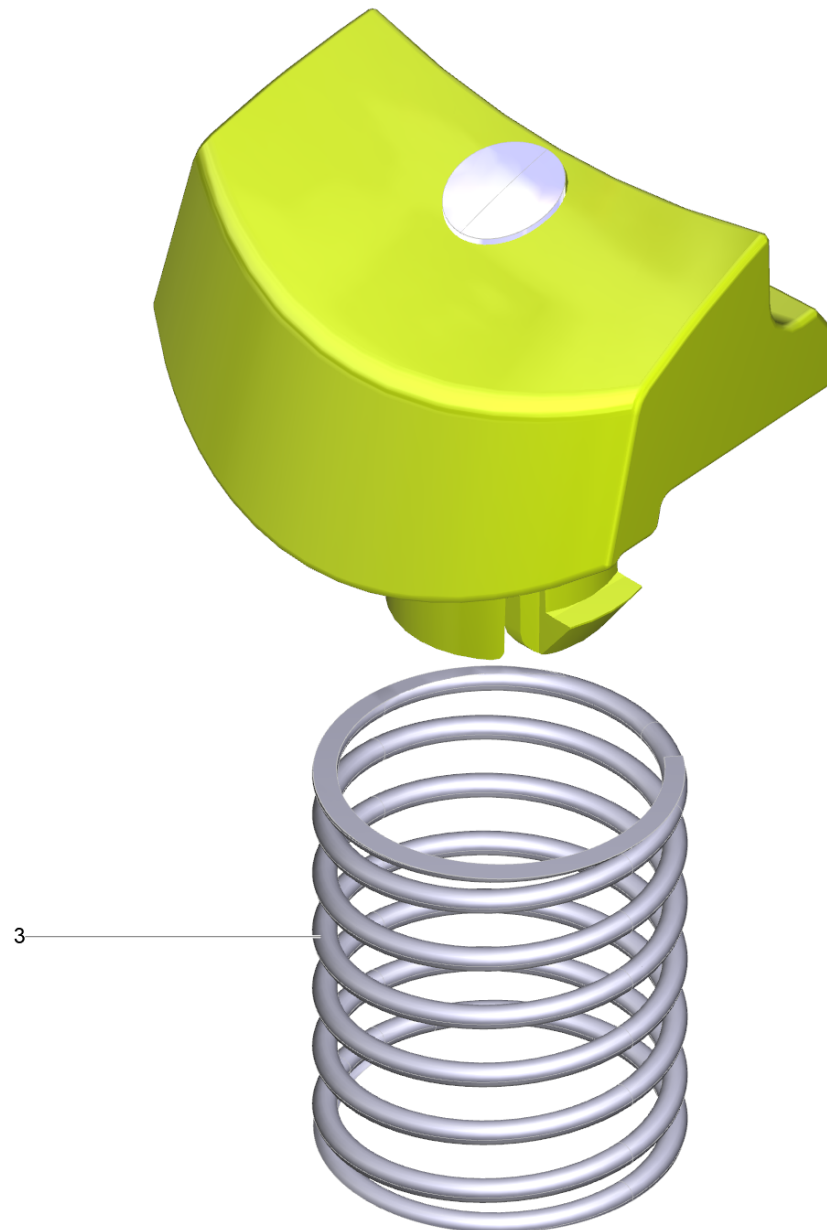

42 Set pushbutton only for replacement (4.324-071.0)

Professional \ Vacuum cleaner \ Wet-/dry vacuum cleaner \ NT 35/1 Tact *EU \ Spare parts list NT 35/1 Tact \ Cover \ Cover complete only for replacement \ Set pushbutton only for replacement

POS	Article no.	Description	Quantity	Unit
3	5.332-934.0	Spring Pushbutton on/off	1	PC